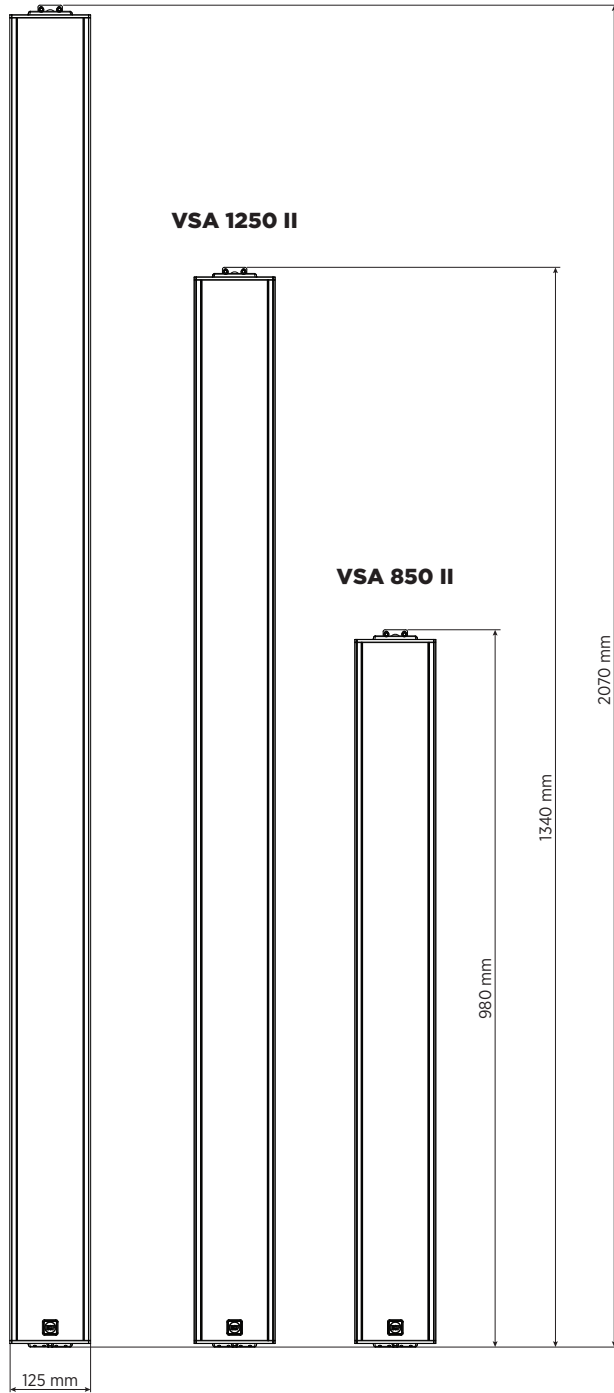

VSA 2050 II

97 mm
104 mm

Including bracket