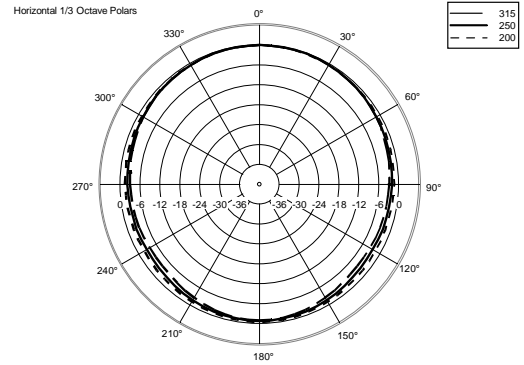

WMR 60T

TWO-WAY WALL-MOUNT MONITOR SPEAKER

ACOUSTIC MEASUREMENTS

WMR 60T

TWO-WAY WALL-MOUNT MONITOR SPEAKER

ACOUSTIC MEASUREMENTS

WMR 60T

TWO-WAY WALL-MOUNT MONITOR SPEAKER

ACOUSTIC MEASUREMENTS