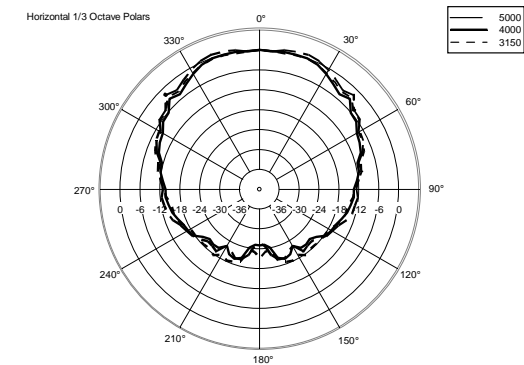

WMR 60T

TWO-WAY WALL-MOUNT MONITOR SPEAKER

ACOUSTIC MEASUREMENTS

WMR 60T

TWO-WAY WALL-MOUNT MONITOR SPEAKER

ACOUSTIC MEASUREMENTS

WMR 60T

TWO-WAY WALL-MOUNT MONITOR SPEAKER

ACOUSTIC MEASUREMENTS