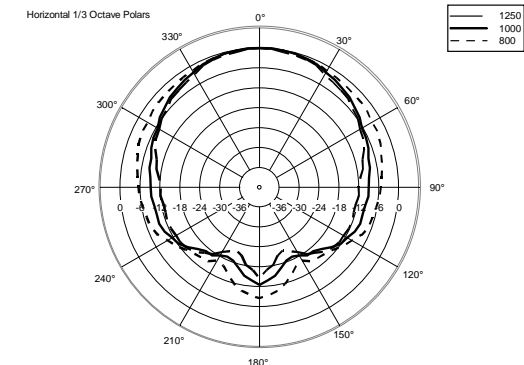

WMR 60T

TWO-WAY WALL-MOUNT MONITOR SPEAKER

ACOUSTIC MEASUREMENTS

WMR 60T

TWO-WAY WALL-MOUNT MONITOR SPEAKER

ACOUSTIC MEASUREMENTS

WMR 60T

TWO-WAY WALL-MOUNT MONITOR SPEAKER

ACOUSTIC MEASUREMENTS