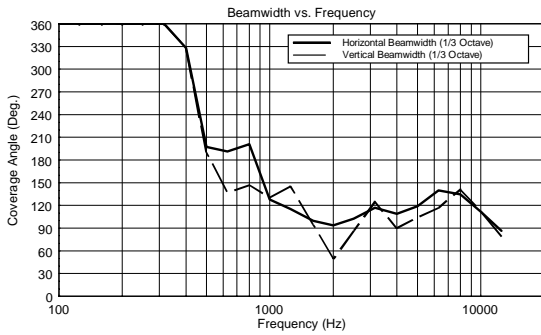

WMR 60T

TWO-WAY WALL-MOUNT MONITOR SPEAKER

ACOUSTIC MEASUREMENTS

WMR 60T

TWO-WAY WALL-MOUNT MONITOR SPEAKER

ACOUSTIC MEASUREMENTS

WMR 60T

TWO-WAY WALL-MOUNT MONITOR SPEAKER

ACOUSTIC MEASUREMENTS