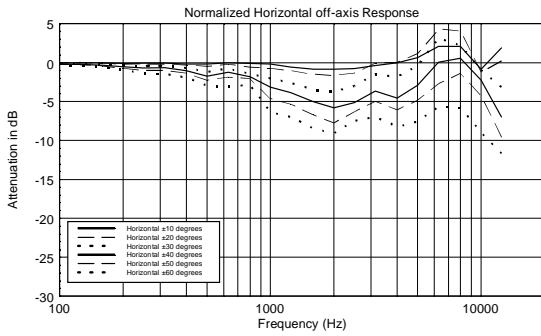

WMR 60T

TWO-WAY WALL-MOUNT MONITOR SPEAKER

ACOUSTIC MEASUREMENTS

WMR 60T

TWO-WAY WALL-MOUNT MONITOR SPEAKER

ACOUSTIC MEASUREMENTS

WMR 60T

TWO-WAY WALL-MOUNT MONITOR SPEAKER

ACOUSTIC MEASUREMENTS