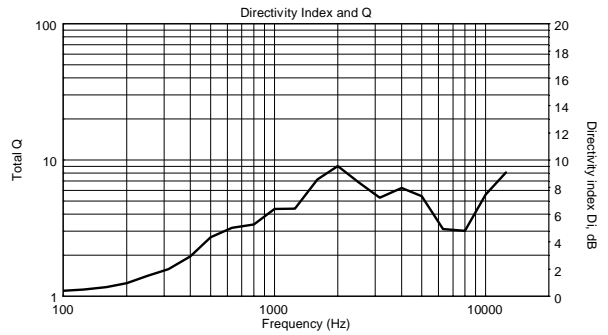

WMR 60T

TWO-WAY WALL-MOUNT MONITOR SPEAKER

ACOUSTIC MEASUREMENTS

WMR 60T

TWO-WAY WALL-MOUNT MONITOR SPEAKER

ACOUSTIC MEASUREMENTS

WMR 60T

TWO-WAY WALL-MOUNT MONITOR SPEAKER

ACOUSTIC MEASUREMENTS