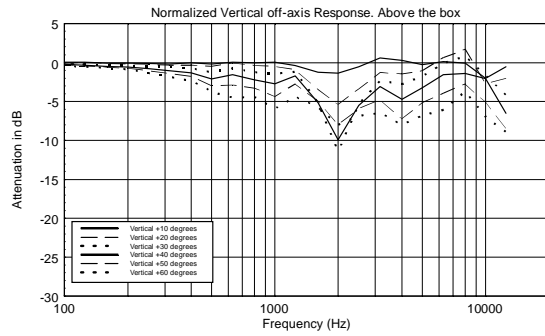

WMR 60T

TWO-WAY WALL-MOUNT MONITOR SPEAKER

ACOUSTIC MEASUREMENTS

WMR 60T

TWO-WAY WALL-MOUNT MONITOR SPEAKER

ACOUSTIC MEASUREMENTS

WMR 60T

TWO-WAY WALL-MOUNT MONITOR SPEAKER

ACOUSTIC MEASUREMENTS