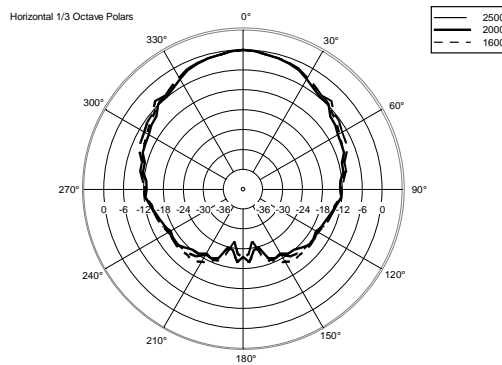

WMR 60T

TWO-WAY WALL-MOUNT MONITOR SPEAKER

ACOUSTIC MEASUREMENTS

WMR 60T

TWO-WAY WALL-MOUNT MONITOR SPEAKER

ACOUSTIC MEASUREMENTS

WMR 60T

TWO-WAY WALL-MOUNT MONITOR SPEAKER

ACOUSTIC MEASUREMENTS