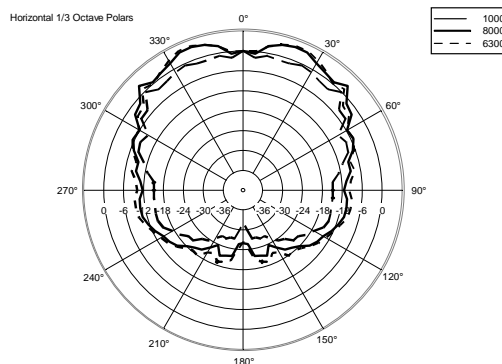

WMR 60T

TWO-WAY WALL-MOUNT MONITOR SPEAKER

ACOUSTIC MEASUREMENTS

WMR 60T

TWO-WAY WALL-MOUNT MONITOR SPEAKER

ACOUSTIC MEASUREMENTS

WMR 60T

TWO-WAY WALL-MOUNT MONITOR SPEAKER

ACOUSTIC MEASUREMENTS