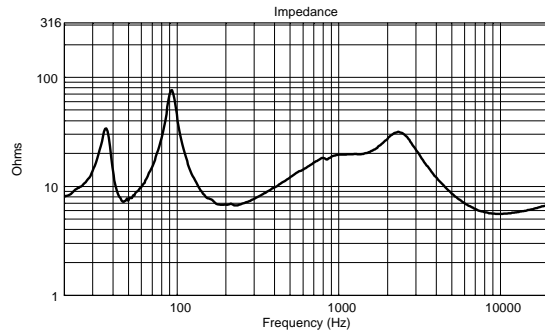

WMR 60T

TWO-WAY WALL-MOUNT MONITOR SPEAKER

ACOUSTIC MEASUREMENTS

WMR 60T

TWO-WAY WALL-MOUNT MONITOR SPEAKER

ACOUSTIC MEASUREMENTS

WMR 60T

TWO-WAY WALL-MOUNT MONITOR SPEAKER

ACOUSTIC MEASUREMENTS