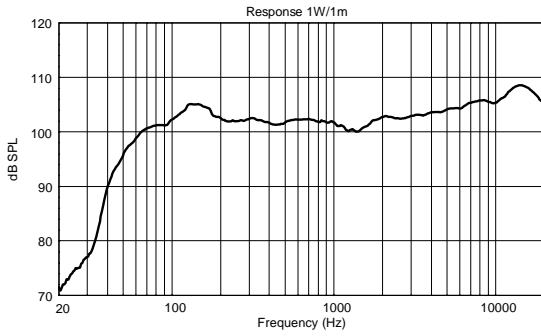

WMR 60T

TWO-WAY WALL-MOUNT MONITOR SPEAKER

ACOUSTIC MEASUREMENTS

WMR 60T

TWO-WAY WALL-MOUNT MONITOR SPEAKER

ACOUSTIC MEASUREMENTS

WMR 60T

TWO-WAY WALL-MOUNT MONITOR SPEAKER

ACOUSTIC MEASUREMENTS