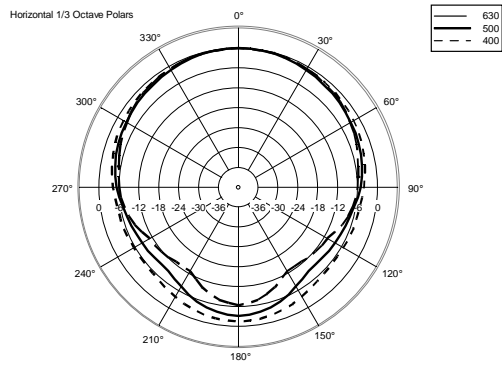

WMR 60T

TWO-WAY WALL-MOUNT MONITOR SPEAKER

ACOUSTIC MEASUREMENTS

WMR 60T

TWO-WAY WALL-MOUNT MONITOR SPEAKER

ACOUSTIC MEASUREMENTS

WMR 60T

TWO-WAY WALL-MOUNT MONITOR SPEAKER

ACOUSTIC MEASUREMENTS