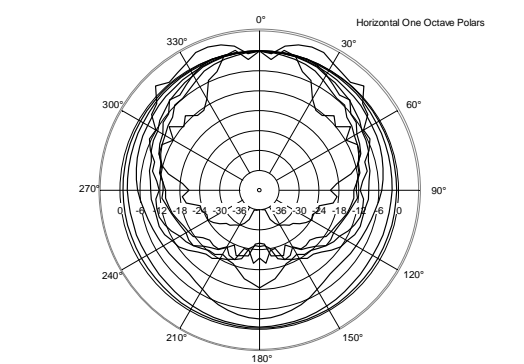

WMR 60T

TWO-WAY WALL-MOUNT MONITOR SPEAKER

ACOUSTIC MEASUREMENTS

WMR 60T

TWO-WAY WALL-MOUNT MONITOR SPEAKER

ACOUSTIC MEASUREMENTS

WMR 60T

TWO-WAY WALL-MOUNT MONITOR SPEAKER

ACOUSTIC MEASUREMENTS