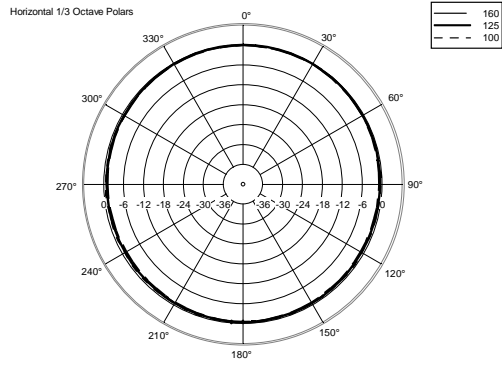

WMR 60T

TWO-WAY WALL-MOUNT MONITOR SPEAKER

ACOUSTIC MEASUREMENTS

WMR 60T

TWO-WAY WALL-MOUNT MONITOR SPEAKER

ACOUSTIC MEASUREMENTS

WMR 60T

TWO-WAY WALL-MOUNT MONITOR SPEAKER

ACOUSTIC MEASUREMENTS