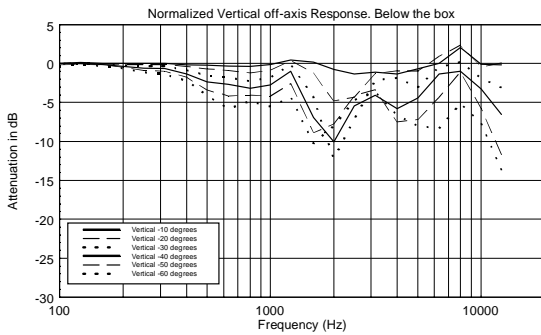

WMR 60T

TWO-WAY WALL-MOUNT MONITOR SPEAKER

ACOUSTIC MEASUREMENTS

WMR 60T

TWO-WAY WALL-MOUNT MONITOR SPEAKER

ACOUSTIC MEASUREMENTS

WMR 60T

TWO-WAY WALL-MOUNT MONITOR SPEAKER

ACOUSTIC MEASUREMENTS