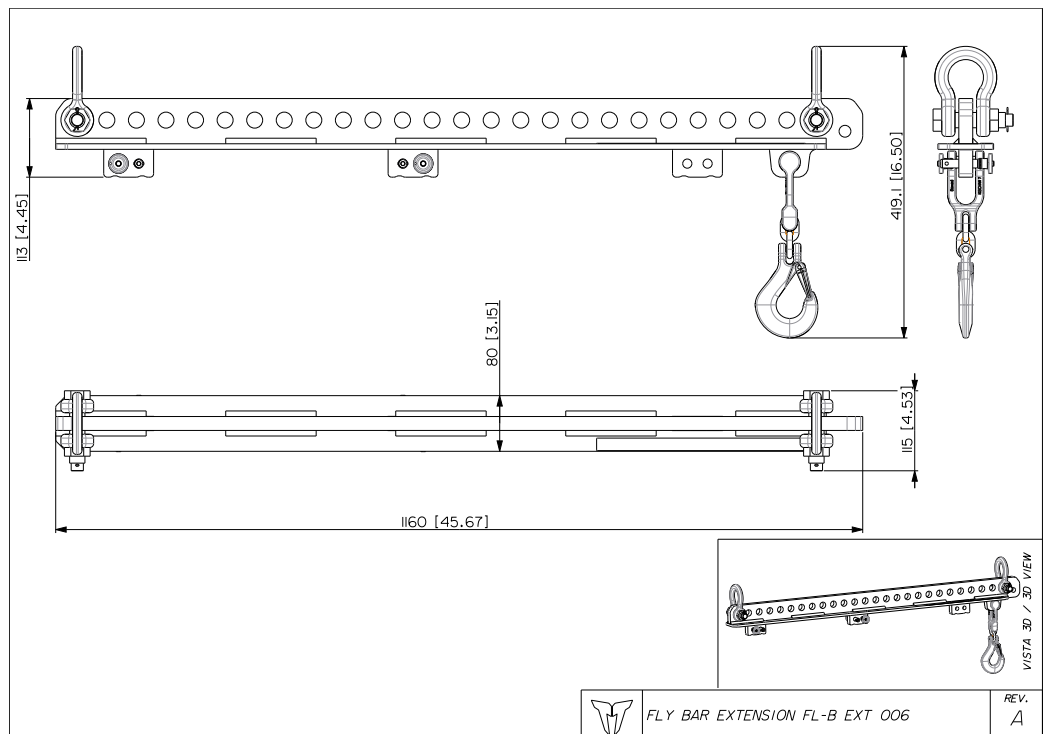

FL-B EXT 006

FLY BAR EXTENSION FOR GTX 12 FLY BAR

Description Extension bar to complete the flybar to manage the hanging of multiple GTX 12 modules. Shackles, Pins, and cable hook included.

Standard compliance Safety agency CE compliant

Physical specifications Cabinet/Case Material Steel
Color Black

Size Weight 21.5 kg / 47.4 lbs

Line Art 2D

Part Number 13360556 FL-B EXT 006 Black EAN 8024530020712

Technical Specifications

Products are continually improved. All specifications are therefore subject to change without notice.