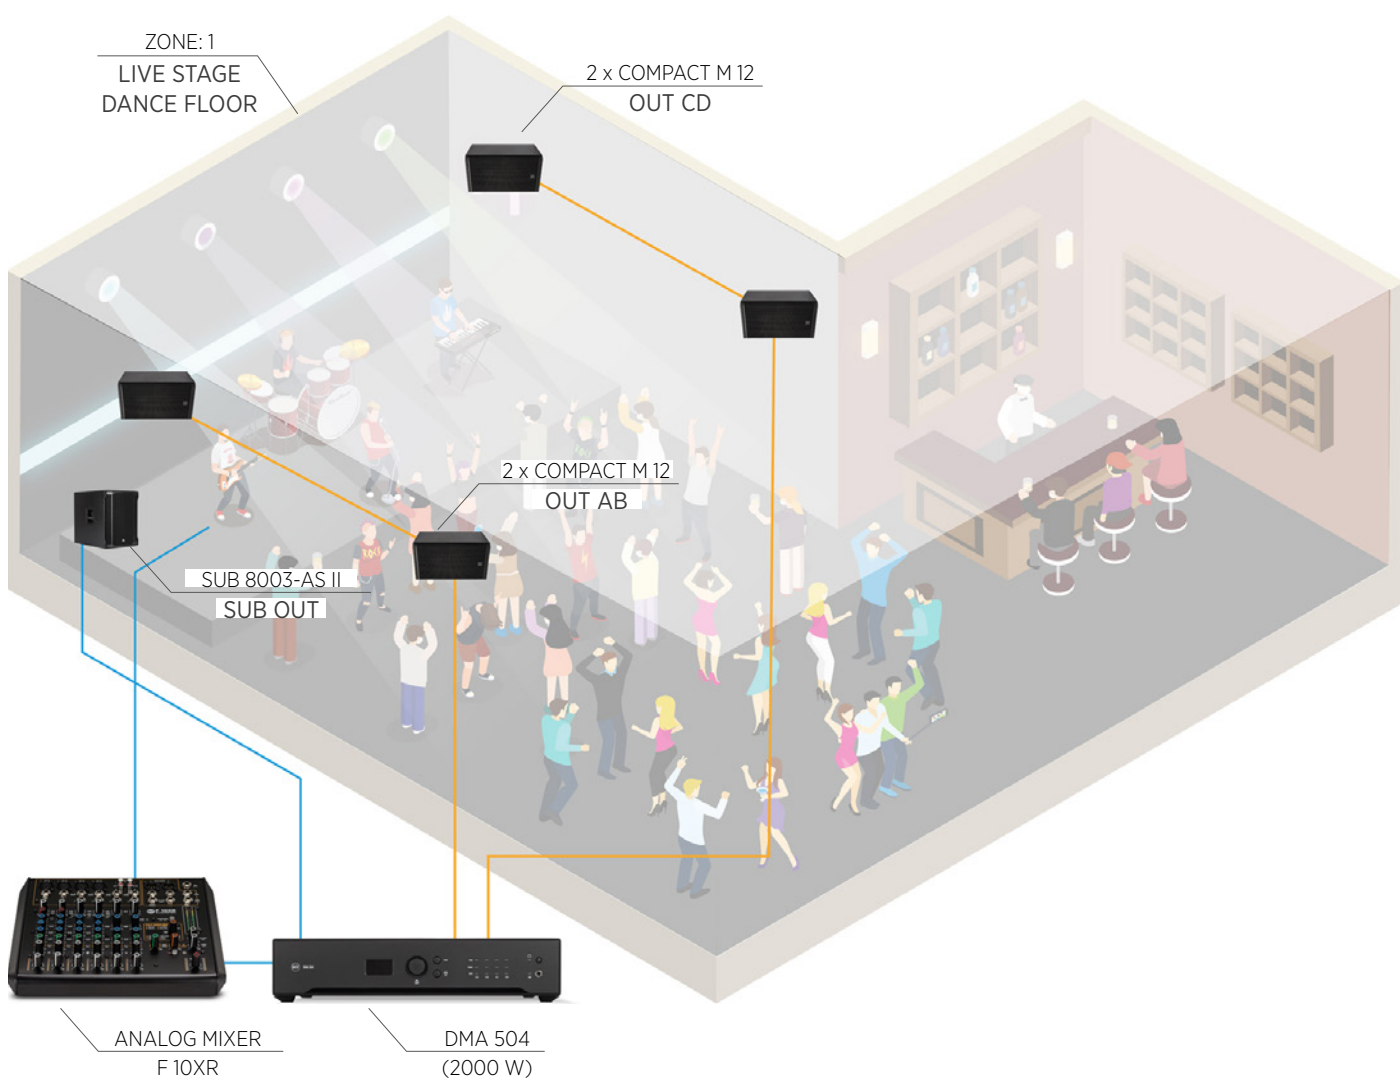

## LIVE STAGE

High power foreground music system for live exhibitions in a Club.

ZONES	AMPLIFIER	POWER	OUT LINES	LOUDSPEAKERS	ZONES
1	DMA 504	2000 W	LOW IMP.	4 x COMPACT M 12 SUB 8003-AS II	LIVE STAGE / DANCE FLOOR

— Amplifier output — Audio input — Accessories — 4 channels audio bus — Mute from emergency system

RCF provides examples of typical applications using various products as a general guideline, not intended as a reference for installers.