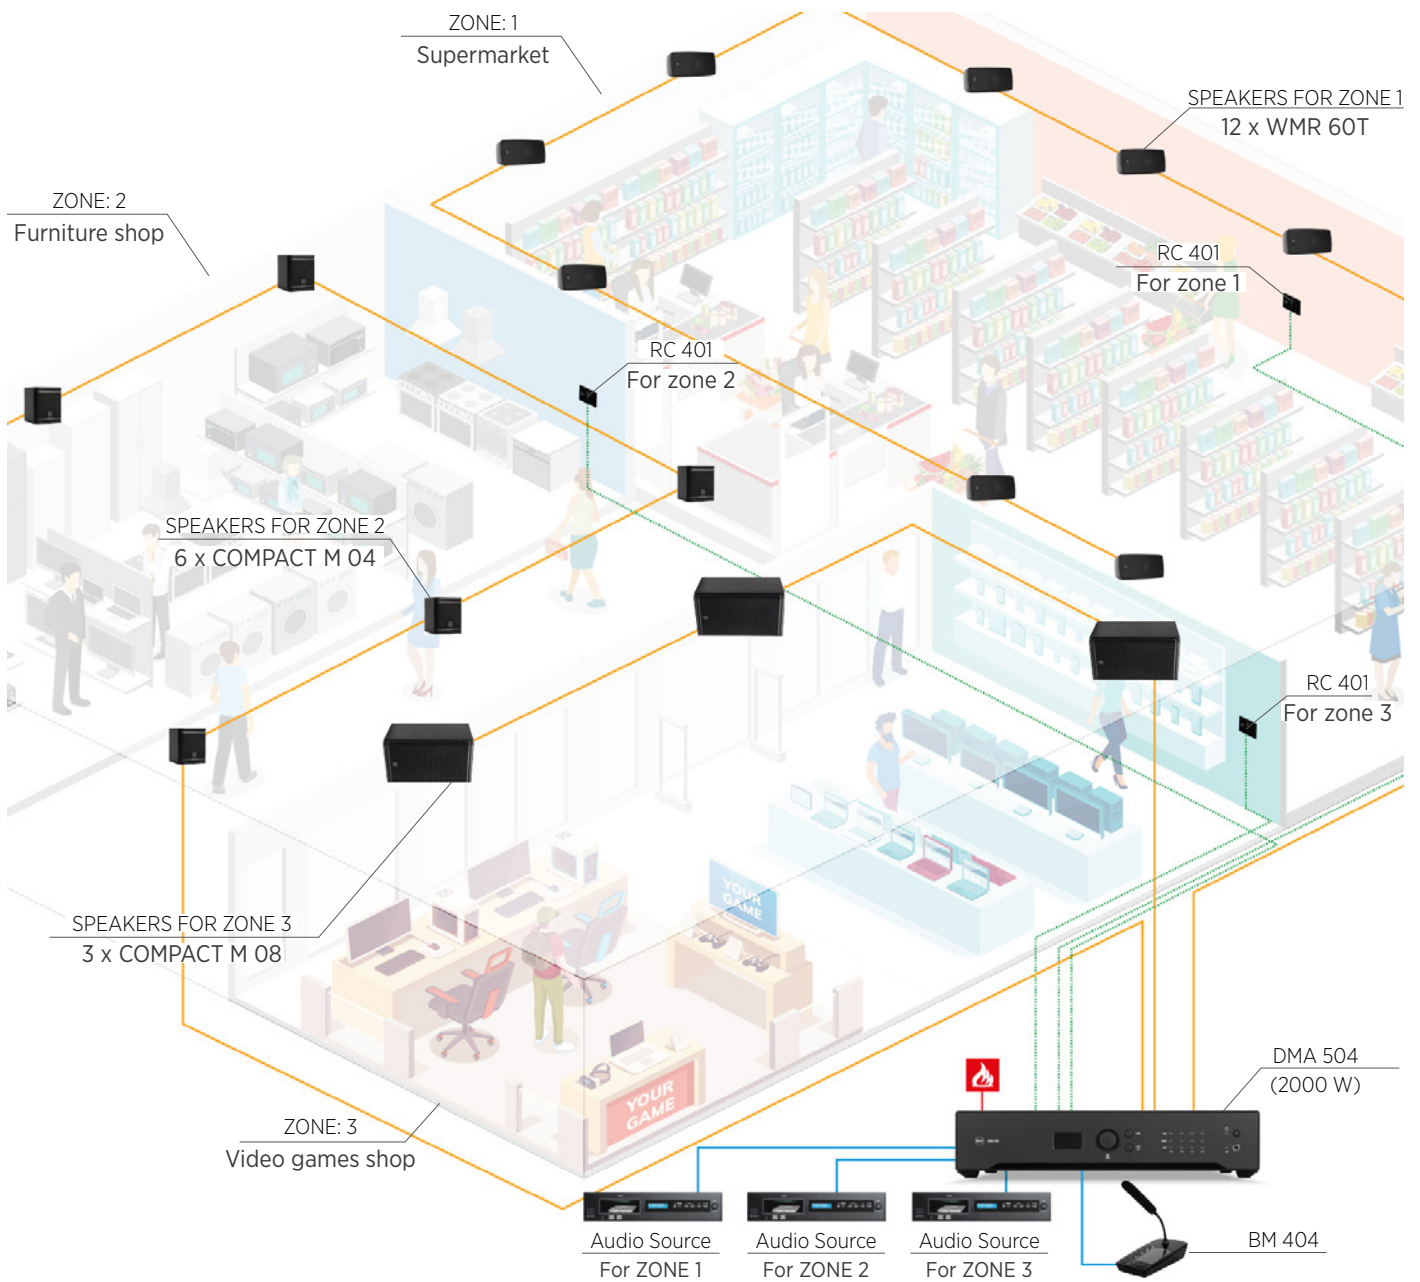

SHOPPING CENTER

Live announcements and background music for Shopping Centers and Malls.

ZONES	AMPLIFIER	POWER	OUT LINES	LOUDSPEAKERS	ZONES	ACCESSORIES
3	DMA 504	960 W @ 100 W	HI IMP.	12 x WMR 60T	1 BOOK SHOP	1 X RC 401
		360 W @ 2.7 ohm	LOW IMP.	6 x COMPACT M 04	2 FURNITURE SHOP	1 X RC 401
		540 W @ 2.7 ohm	LOW IMP.	3 x COMPACT M 08	3 VIDEO GAMES SHOP	1 X RC 401

— Amplifier output — Audio input — Accessories — 4 channels audio bus — Mute from emergency system