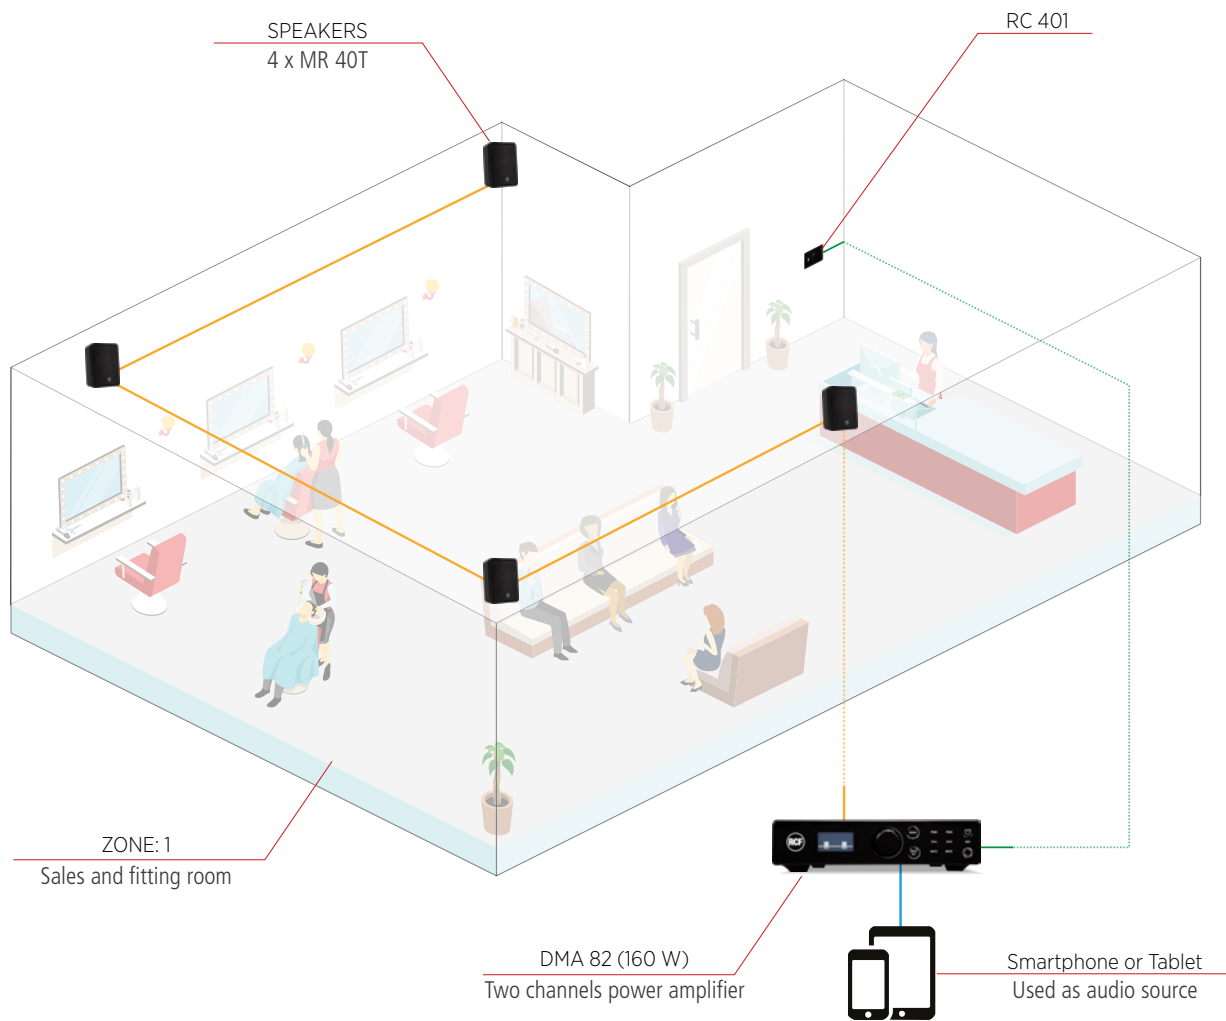

SMALL SHOP

Background music in a small area such as a beauty salon, small store, bookshop and similar.

ZONES	AMPLIFIER	POWER	OUT LINES	LOUDSPEAKERS	ZONES	ACCESSORIES
1	DMA 82	160 W	HI IMP.	4 x MR 40T or 4 x MQ 50C or 4 x MF 33EN	SALES FITTING ROOM	RC 401

— Amplifier output
 — Audio input
 — Accessories