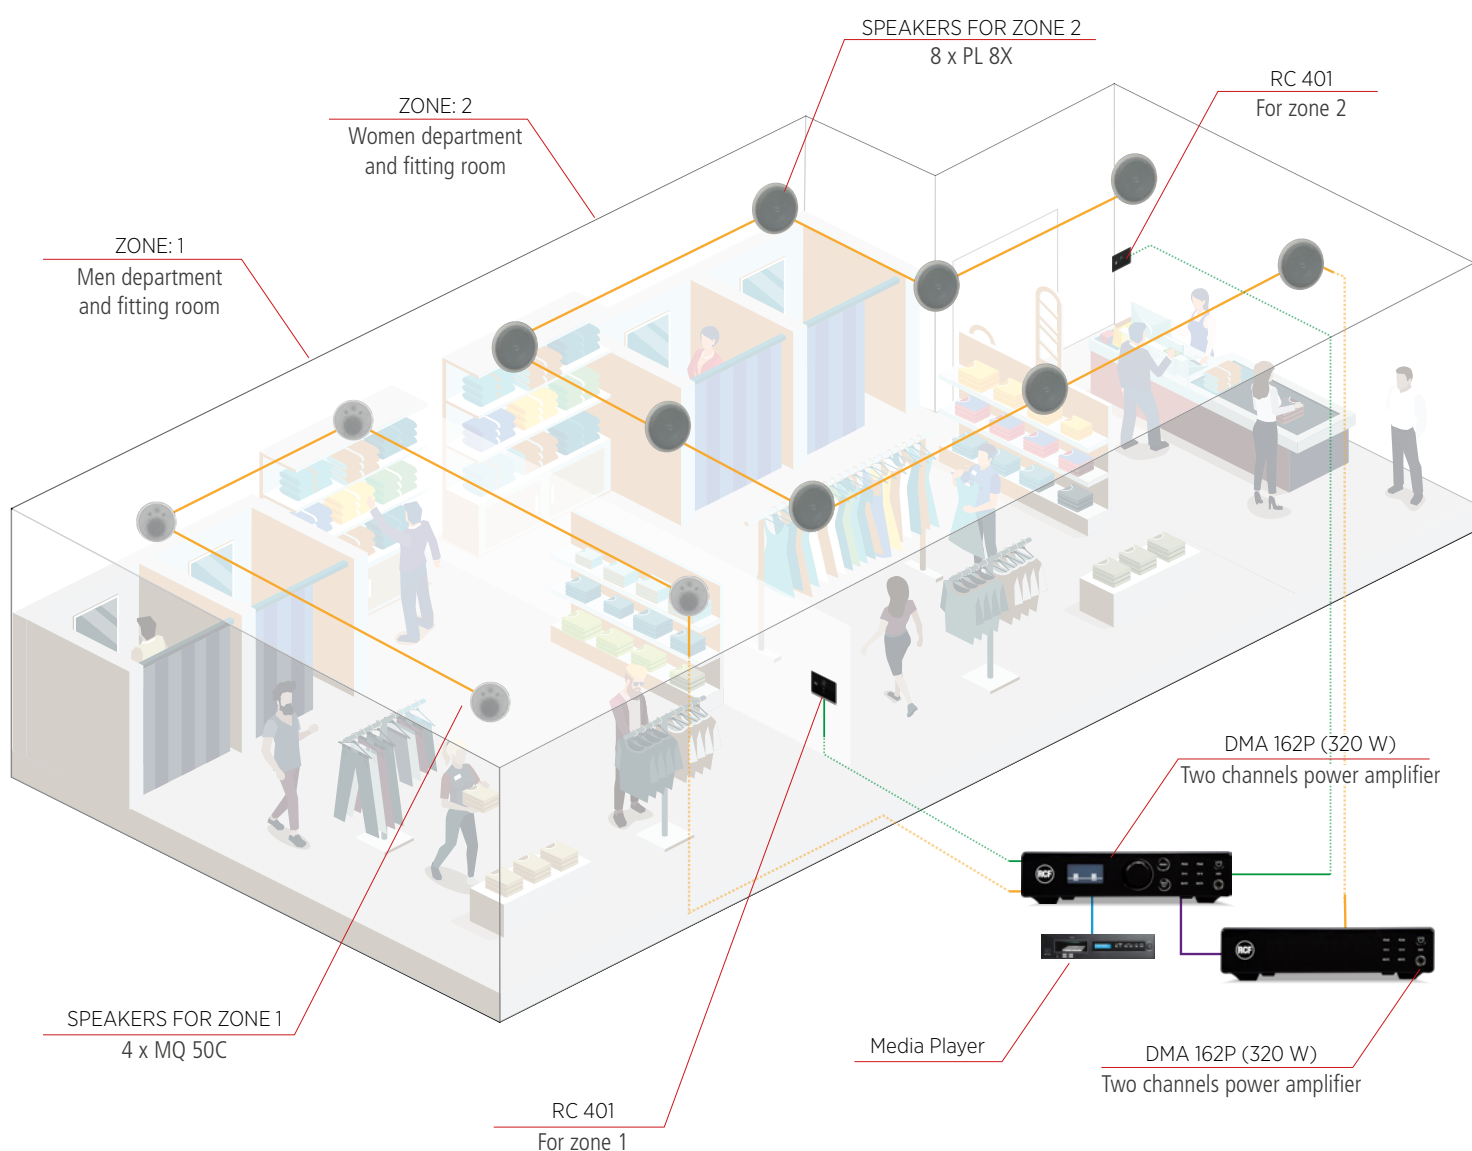

LARGE RETAIL SHOP

Background and Foreground music in a large retail shop. Separated women and men sales areas and fitting rooms, with different music programs.

ZONES	AMPLIFIER	POWER	OUT LINES	LOUDSPEAKERS	ZONES	ACCESSORIES
2	DMA 162	320 W	LOW IMP.	4 x MQ 50C	MEN	2 X RC 401
	DMA 162P	320 W	HI IMP.	8 x PL 8X	WOMEN	

— Amplifier output
 — Audio input
 — Accessories
 — 4 channels audio bus