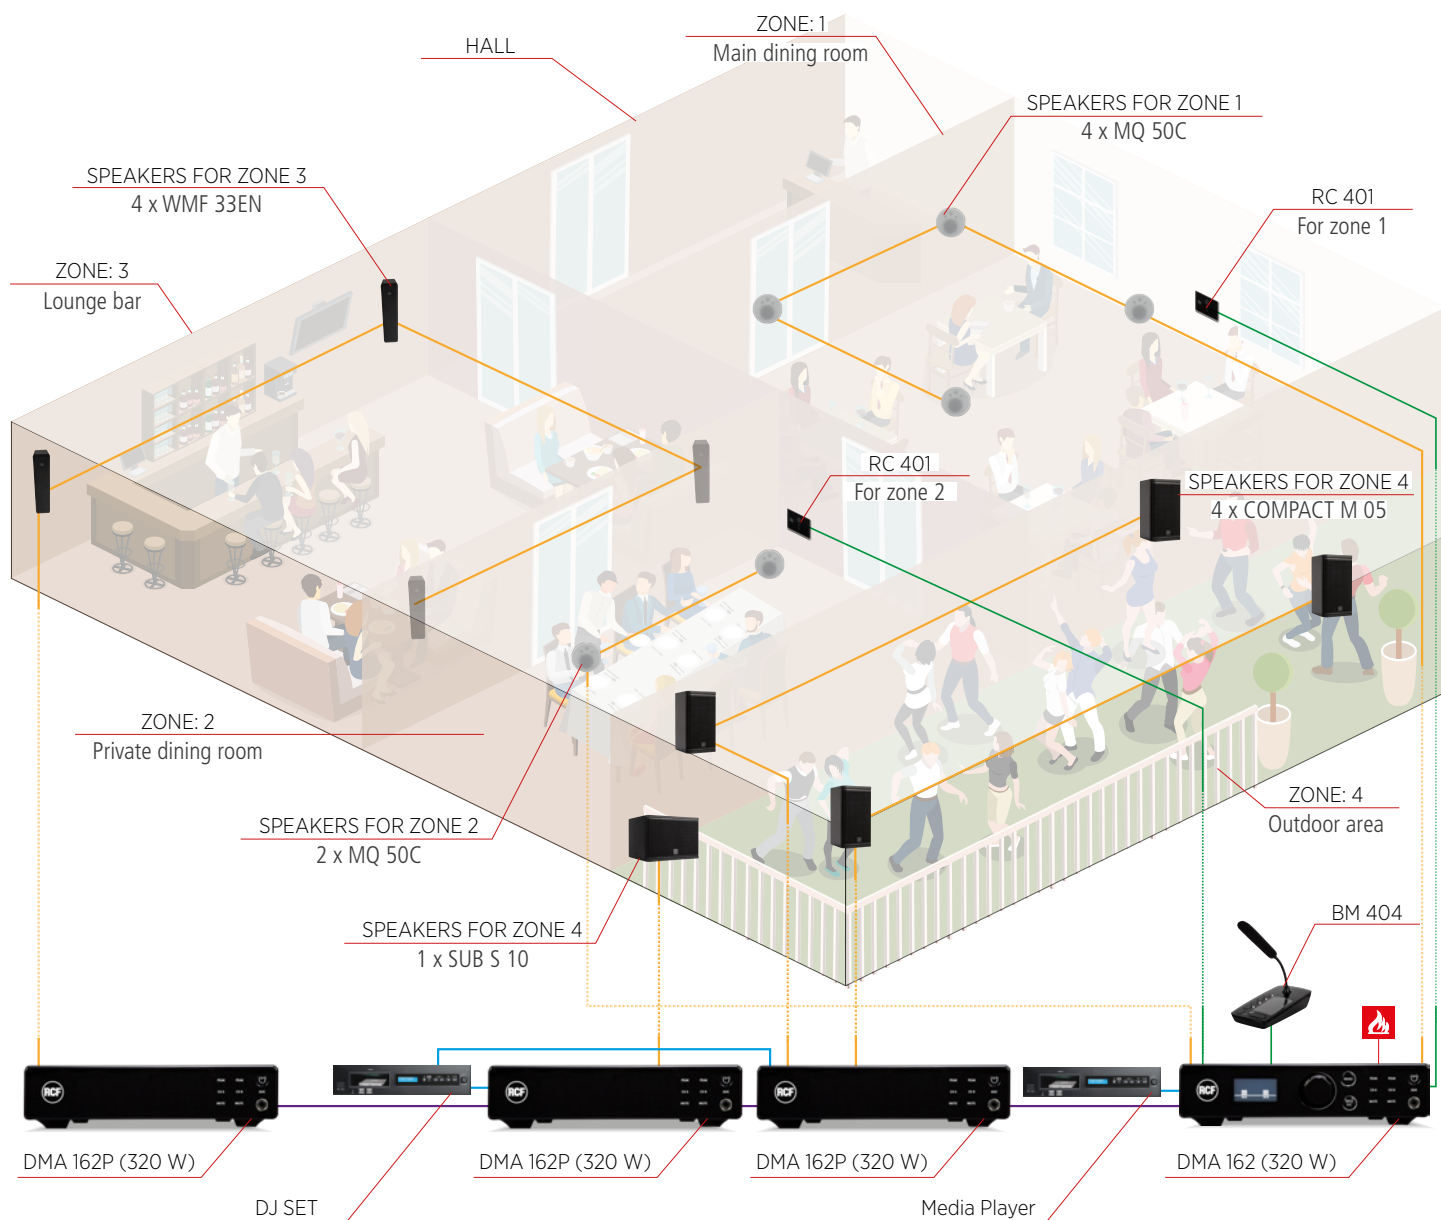

# MULTI-ROOM RISTO CLUB

Audio system for background and foreground music in a multi-room club.

ZONES	AMPLIFIER	POWER	OUT LINES	LOUDSPEAKERS	ZONES	ACCESSORIES
4	DMA 162	2 x 160 W	LOW IMP.	4 x MQ 50C	1 MAIN	RC 401
			LOW IMP.	2 x MQ 50C	2 PRIVATE	RC 401
	DMA 162P	320 W	HI IMP.	4 x WMF 33EN	3 LOUNGE	
	DMA 162P	2 x 160 W	LOW IMP.	4 x COMPACT M 05	4 OUTDOOR	
DMA 162P	320 W	LOW IMP.	1 x SUB S 10			

— Amplifier output    
 — Audio input    
 — Accessories    
 — 4 channels audio bus    
 — Mute Command From