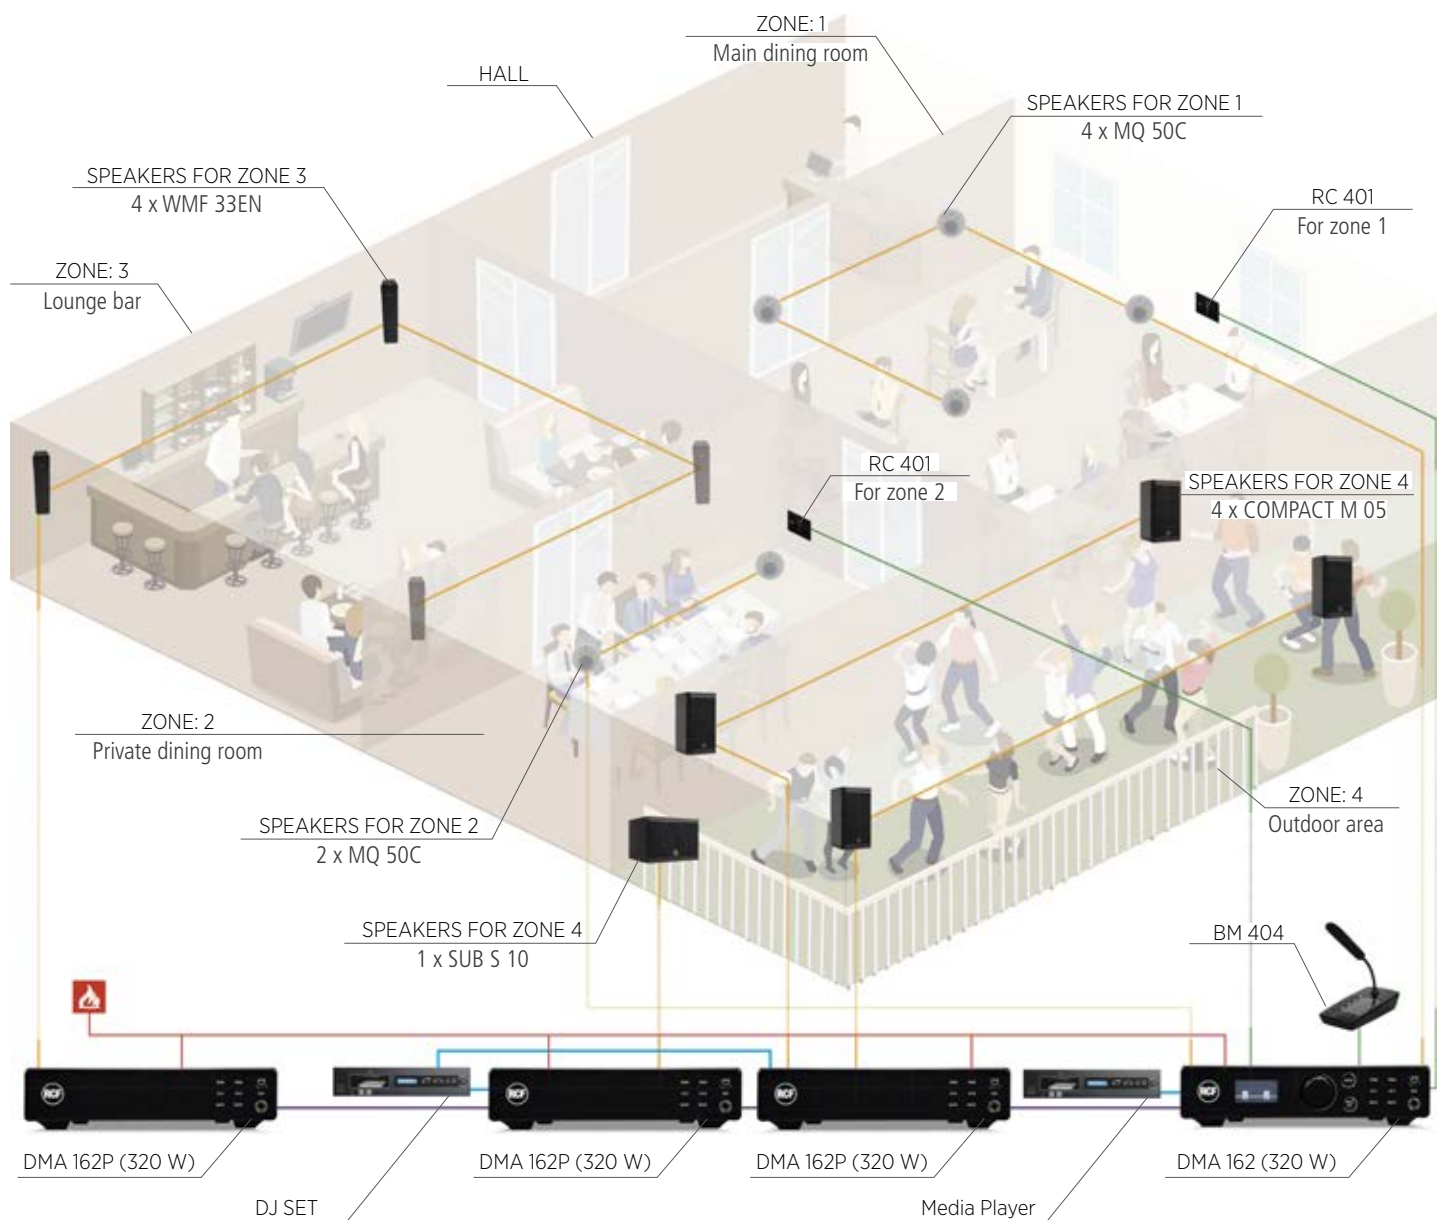

ZONES	AMPLIFIER	POWER	OUT LINES	LOUDSPEAKERS	ZONES	ACCESSORIES
4	DMA 162	2 x 160 W	LOW IMP.	4 x MQ 50C	1 MAIN	RC 401
			LOW IMP.	2 x MQ 50C	2 PRIVATE	
	DMA 162P	320 W	HI IMP.	4 x WMF 33EN	3 LOUNGE	
	DMA 162P	2 x 160 W	LOW IMP.	4 x COMPACT M 05	4 OUTDOOR	
	DMA 162P	320 W	LOW IMP.	1 x SUB S 10		

— Amplifier output   — Audio input   — Accessories   — 4 channels audio bus   — Mute from emergency system

RCF provides examples of typical applications using various products as a general guideline, not intended as a reference for installers.