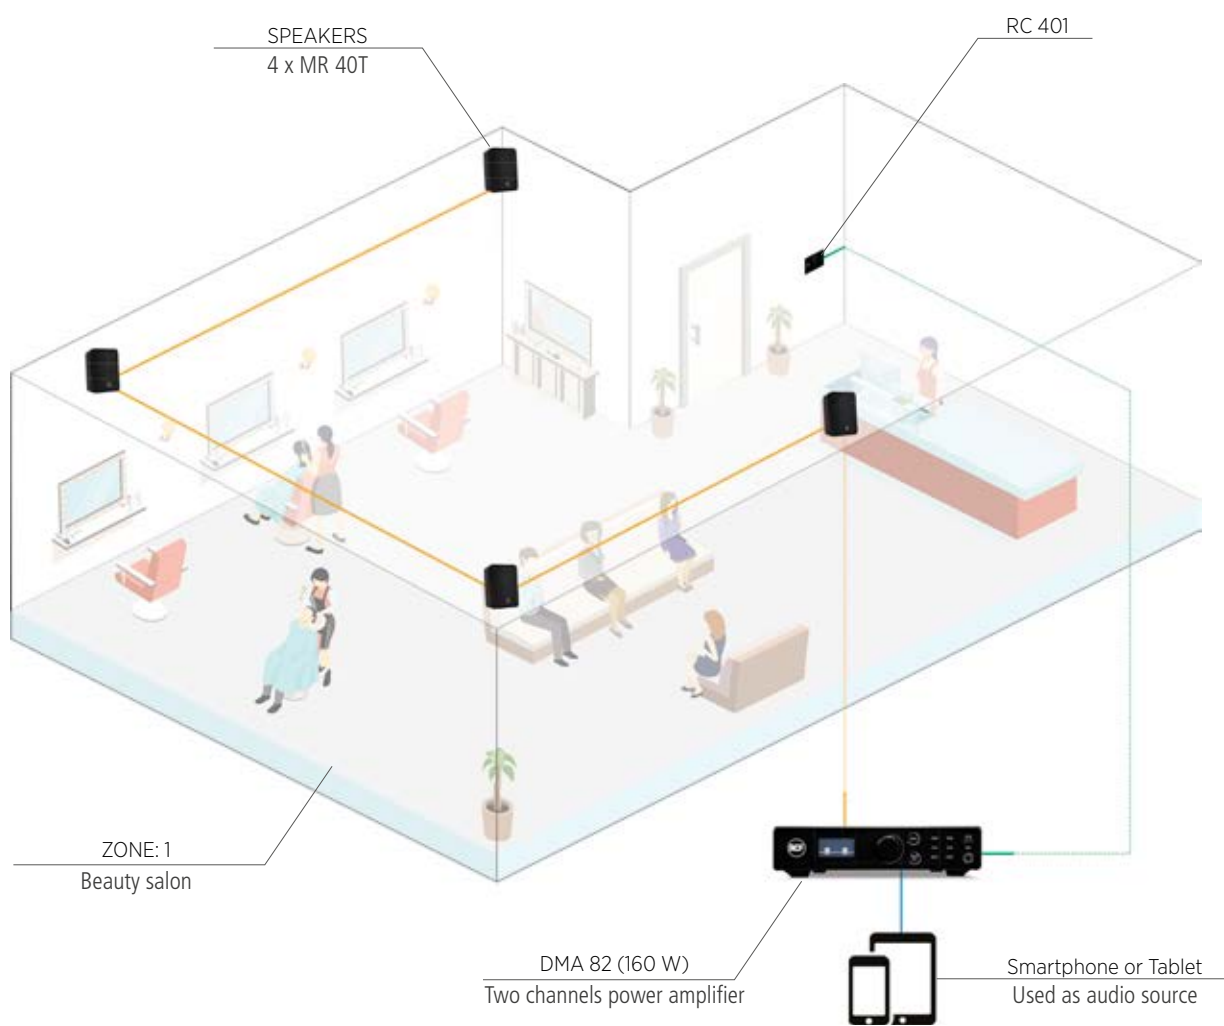

ZONES	AMPLIFIER	POWER	OUT LINES	LOUDSPEAKERS	ZONES	ACCESSORIES
1	DMA 82	160 W	HI IMP.	4 x MR 40T or 4 x MQ 50C or 4 x MF 33EN	BEAUTY SALON	RC 401

— Amplifier output   — Audio input   — Accessories