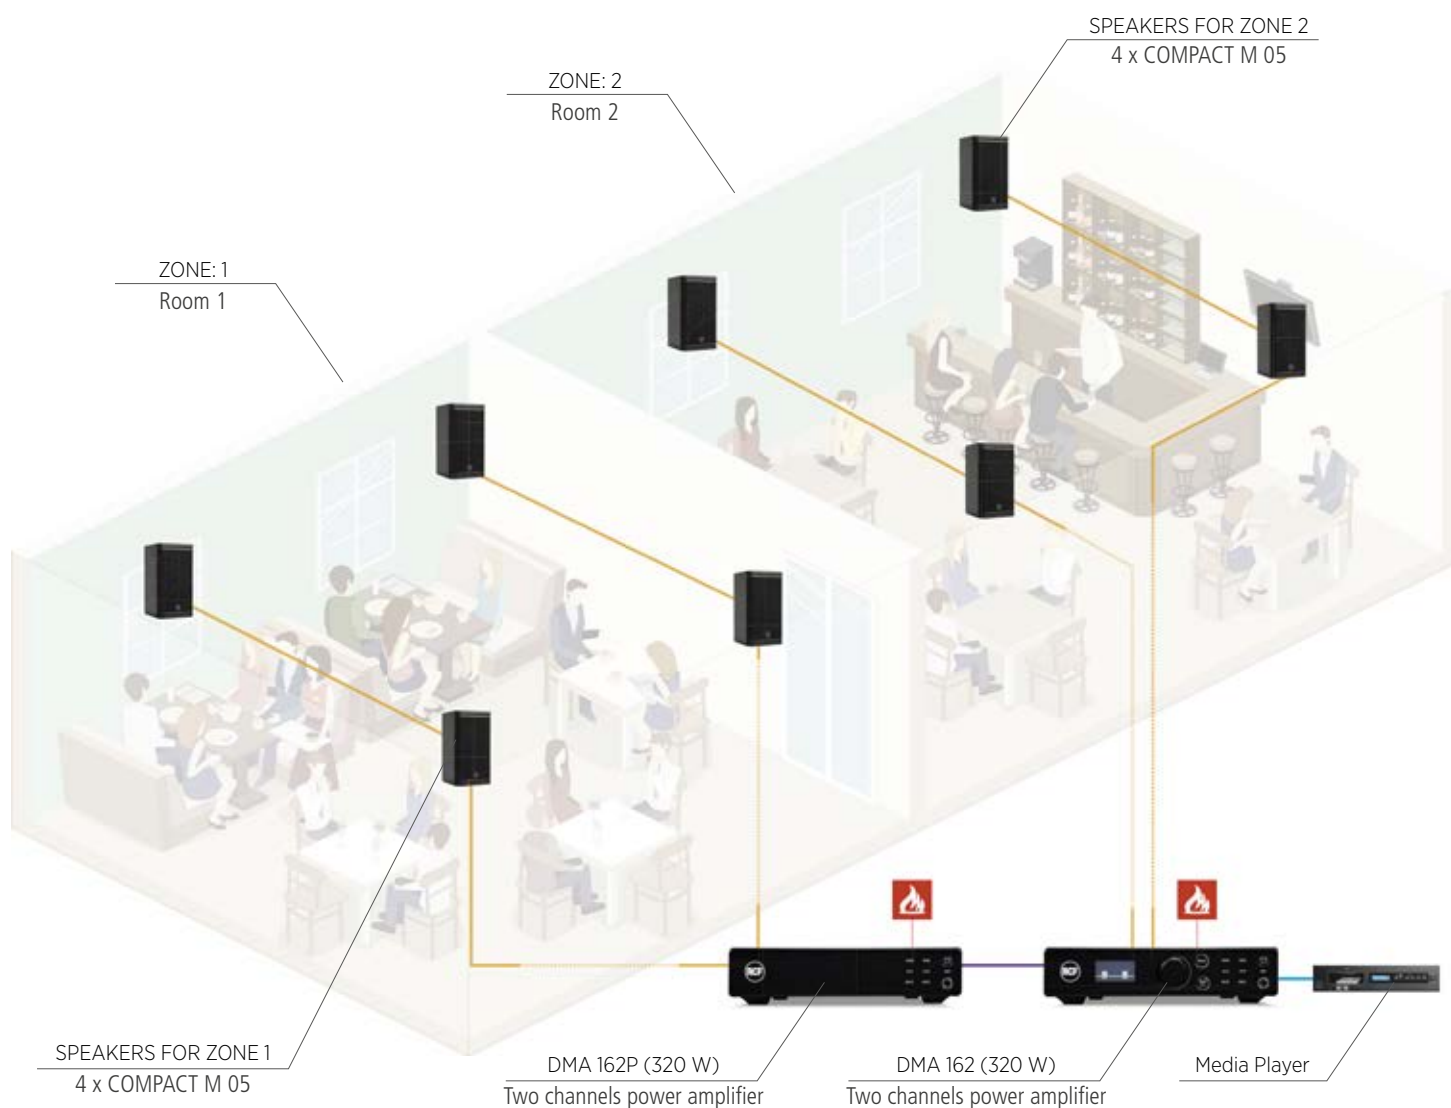

RCF provides examples of typical applications using various products as a general guideline, not intended as a reference for installers.

MEETING ROOM

Multimedia application in a meeting room or a corporate space.

ZONES	AMPLIFIER	POWER	OUT LINES	LOUDSPEAKERS	ZONES	ACCESSORIES
1	DMA 82	2 x 80 W	LOW IMP.	2 x WMF 33EN	MEETING ROOM	RC 401

— Amplifier output — Audio input — Accessories

RCF provides examples of typical applications using various products as a general guideline, not intended as a reference for installers.

BAR AND PUB

Sound reinforcement in a bar/pub with two rooms and two music programs.

ZONES	AMPLIFIER	POWER	OUT LINES	LOUDSPEAKERS	ZONES
2	DMA 162	2 x 160 W	LOW IMP.	4 x COMPACT M 05	ROOM 1
	DMA 162P	2 x 160 W		4 x COMPACT M 05	ROOM 2

— Amplifier output — Audio input — 4 channels audio bus — Mute from emergency system

RCF provides examples of typical applications using various products as a general guideline, not intended as a reference for installers.