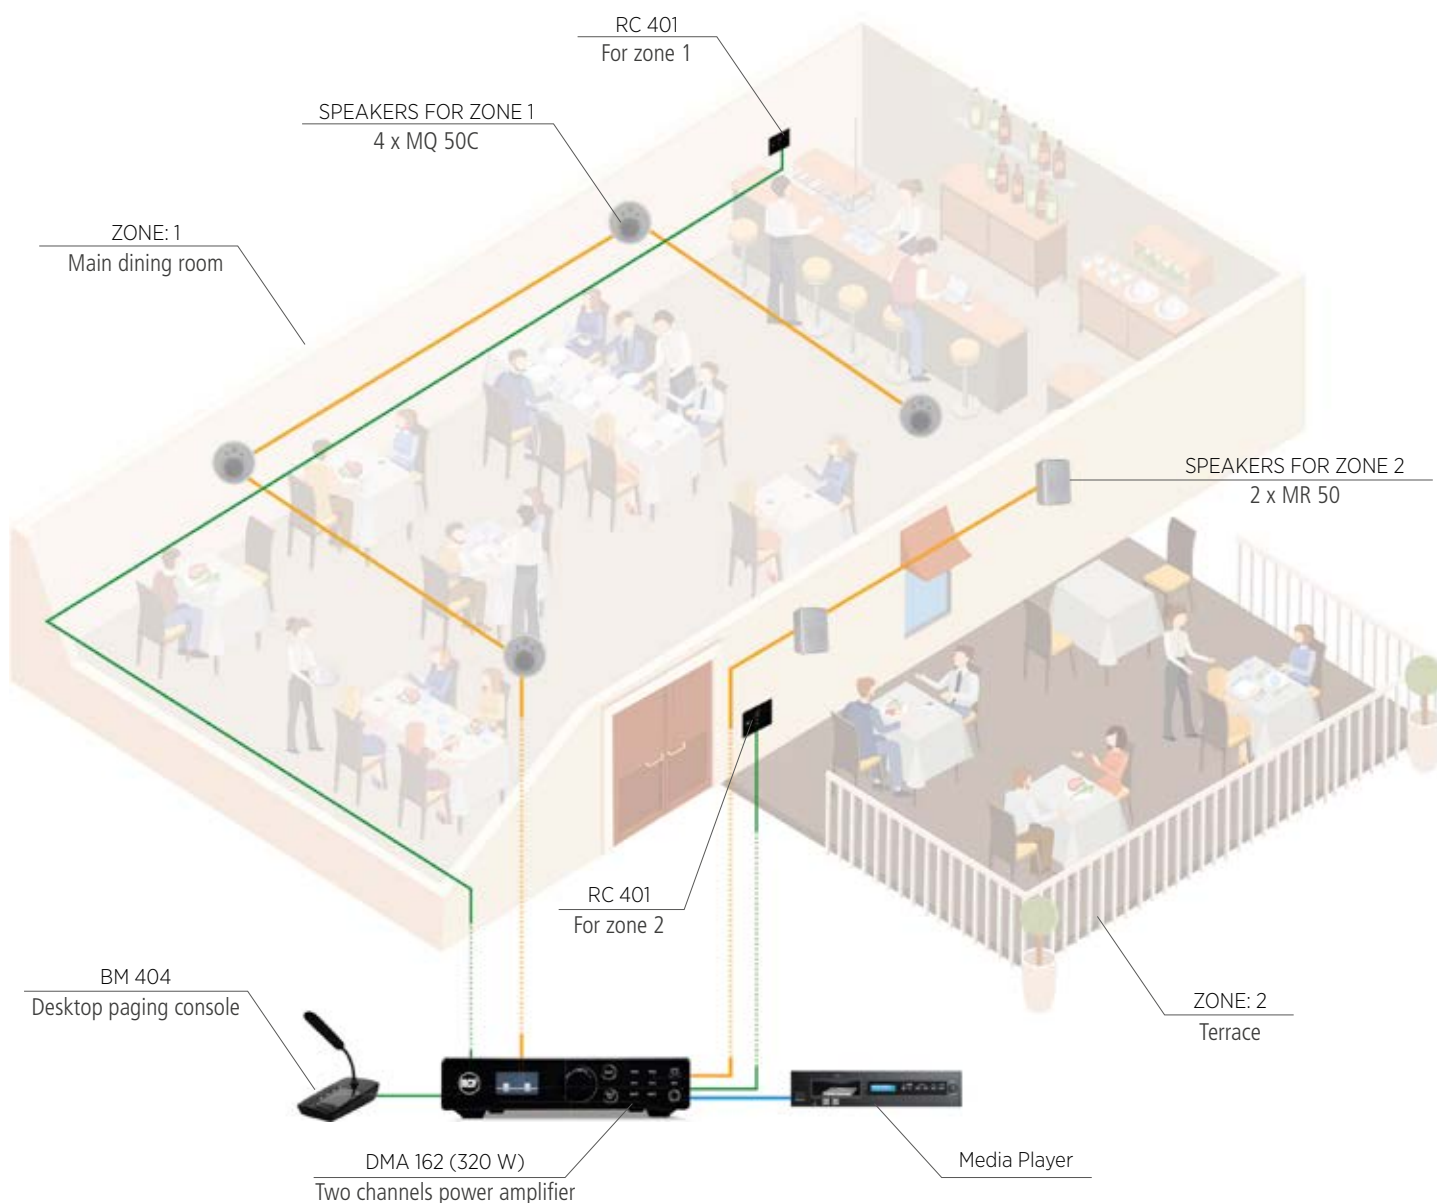

ZONES	AMPLIFIER	POWER	OUT LINES	LOUDSPEAKERS	ZONES	ACCESSORIES
2	DMA 162	2 x 160 W	LOW IMP.	4 x MQ 50C	MAIN	2 X RC 401 1 x BM 404
				2 x MR 50	TERRACE	

— Amplifier output   — Audio input   — Accessories

RCF provides examples of typical applications using various products as a general guideline, not intended as a reference for installers.