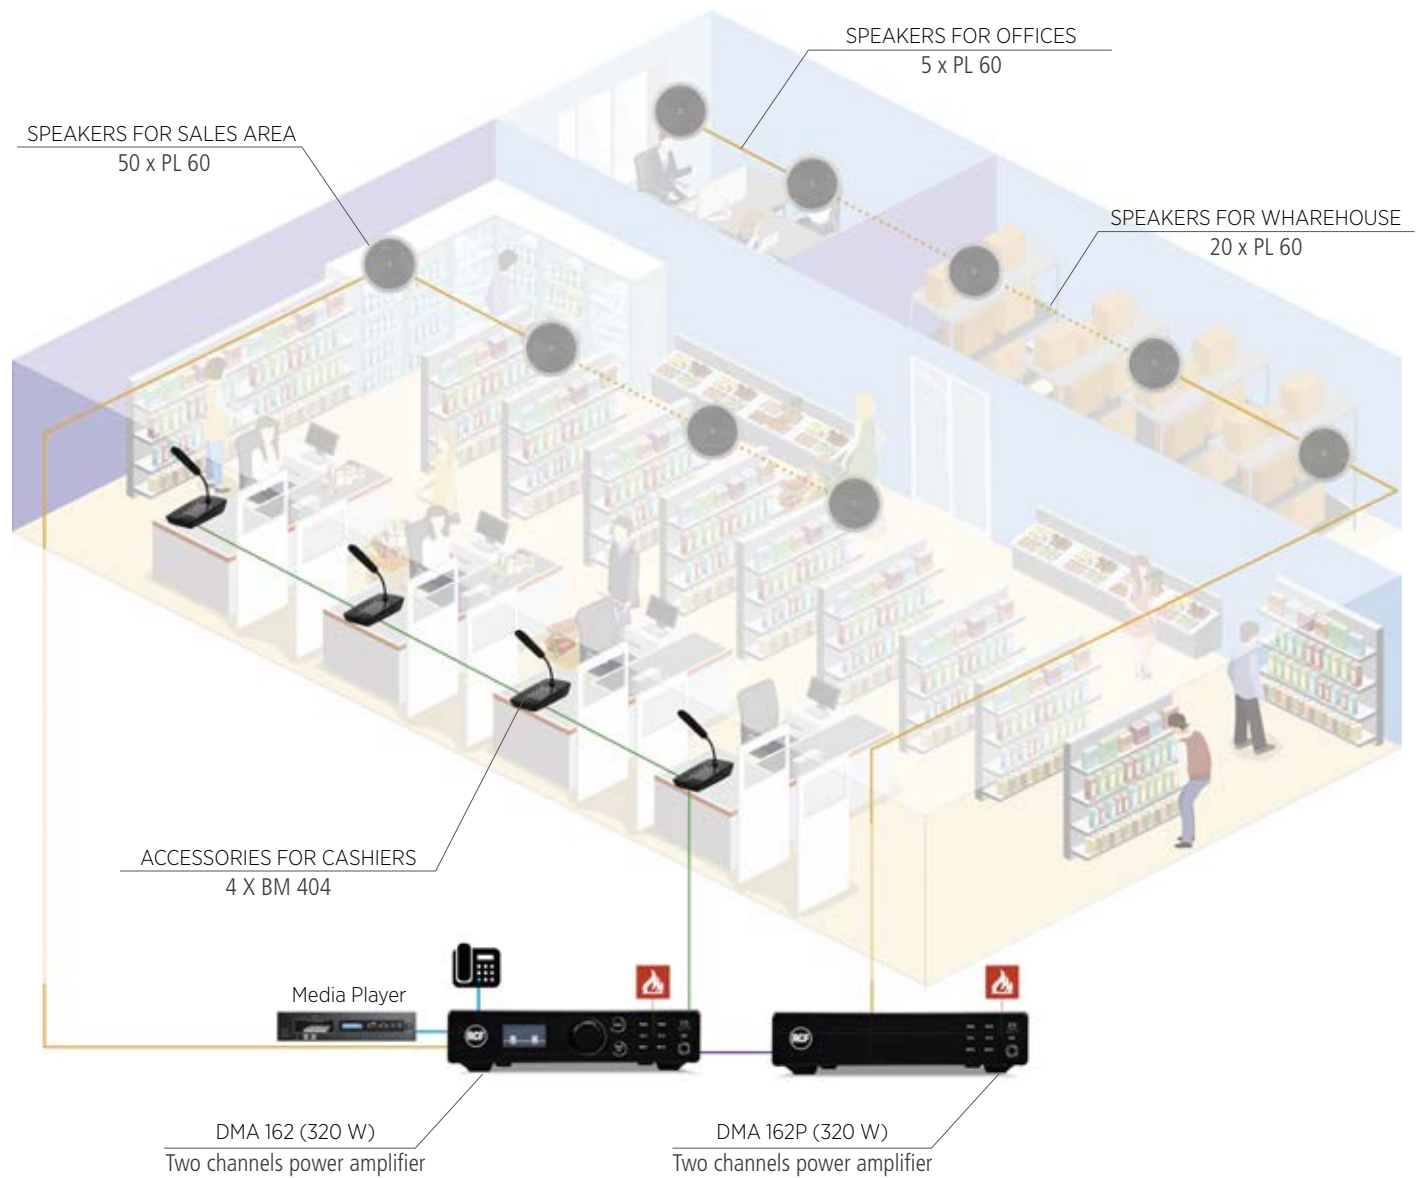

SUPERMARKET

Live announcements and background music in a supermarket.

ZONES	AMPLIFIER	POWER	OUT LINES	LOUDSPEAKERS	ZONES	ACCESSORIES
1	DMA 162	320 W	HI IMP.	50 x PL 60	SALES	4 X BM 404
	DMA 162P	320 W	HI IMP.	25 x PL 60	OFFICES/ WHAREHOUSE	

— Amplifier output — Audio input — Accessories — 4 channels audio bus — Mute from emergency system

RCF provides examples of typical applications using various products as a general guideline, not intended as a reference for installers.