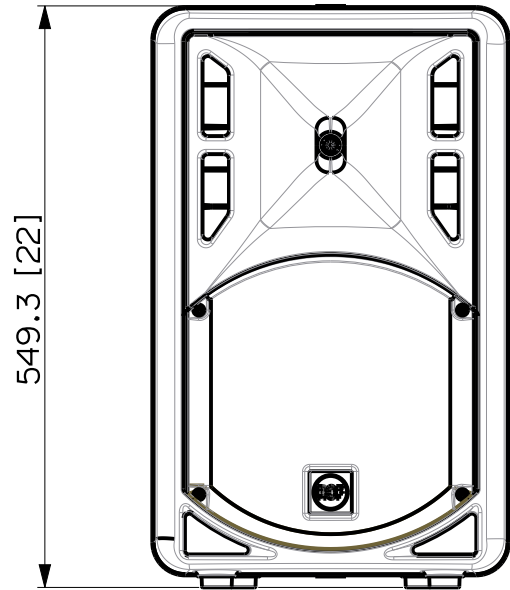

208.3 [8]

130.3 [5]

MIO

549.3 [22]

314.5 [12]

336.9 [13]

210.4 [8]

MIO

VISTA 3D / 3D VIEW

SPEAKER ART 310 MK4 8ohm

REV. A