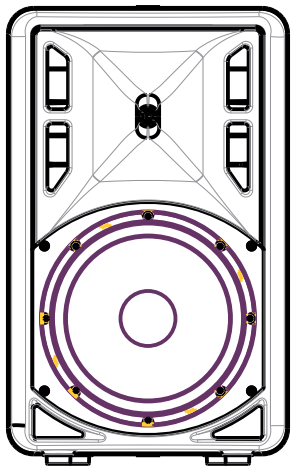

208.3 [8]

130.3 [5]

MIO

549.3 [22]

314.5 [12]

336.9 [13]

210.4 [8]

MIO

VISTA 3D / 3D VIEW

SPEAKER ART 310 MK4 8ohm

REV. A