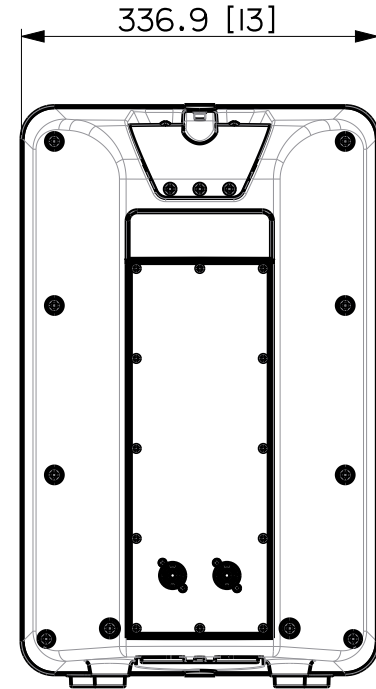

208.3 [8]

130.3 [5]

MIO

549.3 [22]

314.5 [12]

336.9 [13]

210.4 [8]

MIO

VISTA 3D / 3D VIEW

SPEAKER ART 310 MK4 8ohm

REV. A