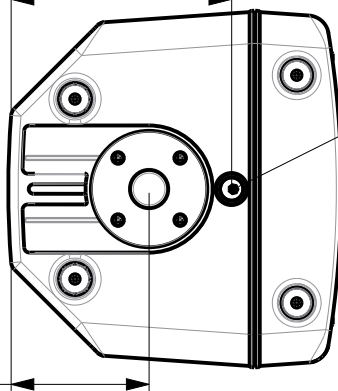

208.3 [8]

130.3 [5]

MIO