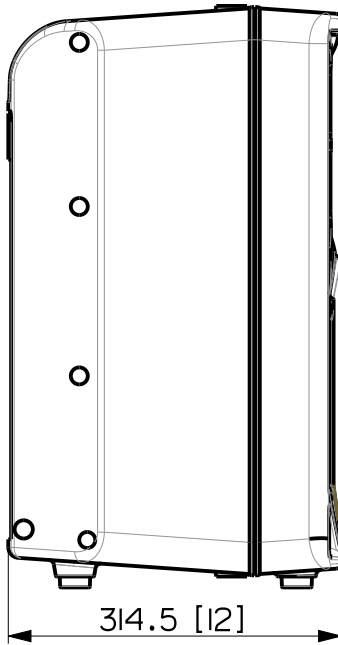

208.3 [8]

130.3 [5]

MIO

549.3 [22]

314.5 [12]

336.9 [13]

210.4 [8]

MIO

VISTA 3D / 3D VIEW

SPEAKER ART 310 MK4 8ohm

REV. A