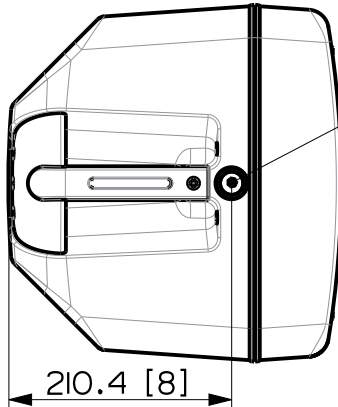

208.3 [8]

130.3 [5]

MIO

549.3 [22]

314.5 [12]

336.9 [13]

210.4 [8]

MIO

VISTA 3D / 3D VIEW

SPEAKER ART 310 MK4 8ohm

REV. A