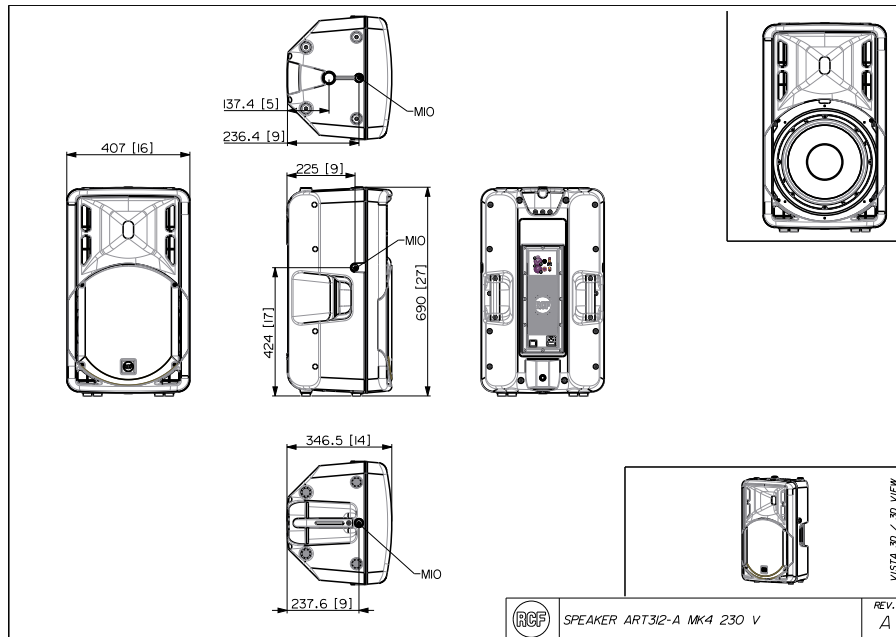

ART 312-A MK4

ACTIVE TWO-WAY SPEAKER

Line Art 2D

TECHNICAL SPECIFICATIONS

Acoustical specifications	Frequency Response	50 Hz - 20000 Hz
	Max SPL @ 1m	128 dB
	Horizontal coverage angle	90°
	Vertical coverage angle	60°
Transducers	Compression Driver	1 x 1.0", 1.5" v.c
	Woofer	1 x 12", 2.5" v.c
Input/Output section	Input signal	bal/unbal
	Input connectors	XLR, Jack
	Output connectors	XLR
	Input sensitivity	-2 dBu/+4 dBu
Processor section	Mic. Input Sensitivity	-32 dBu
	Crossover Frequencies	1800 Hz
	Protections	Thermal, RMS
	Limiter	Soft Limiter
Power section	Controls	Volume, Boost, Mic/Line
	Total Power	800 W Peak, 400 W RMS
	High frequencies	200 W Peak, 100 W RMS
	Low frequencies	600 W Peak, 300 W RMS
Standard compliance	Cooling	Convection
	Connections	VDE
	Safety agency	CE compliant

ART 312-A MK4

ACTIVE TWO-WAY SPEAKER

Physical specifications	Cabinet/Case Material	PP Composite		
	Hardware	4 x M10		
	Handles	1 Top, 2 Side		
	Pole mount/Cap	Yes		
	Grille	Steel		
Size / Weight	Color	Black		
	Height	680 mm / 26.77 inches		
	Width	405 mm / 15.94 inches		
	Depth	345 mm / 13.58 inches		
	Weight	16.8 kg / 37.04 lbs		
Rigging / Mounting	ACCESSORIES			
	13360111	AC PRO-LF	Black	EAN 8024530006495
	13360035	AC S260		EAN 8024530005030
	FLOOR STANDS			
	13360109	AC PRO-FS	Black	EAN 8024530006471
	HORIZONTAL BRACKETS			
	13360011	H-BR ART 312		EAN 8024530015817
	POLE MOUNT KITS			
	13360034	AC PMA		EAN 8024530007713
	13360232	AC PMX		EAN 8024530010058
	13360110	AC PRO-PM	Black	EAN 8024530006488
	13360067	PM-KIT M20	Black	EAN 8024530014599
	VERTICAL BRACKETS			
	13360010	V-BR ART 312		EAN 8024530015800
	Protections	COVERS		
13360043		CVR ART 312		EAN 8024530010737
Cables	CABLES KIT			
	13360102	AC XLR 3M3F		EAN 8024530006402