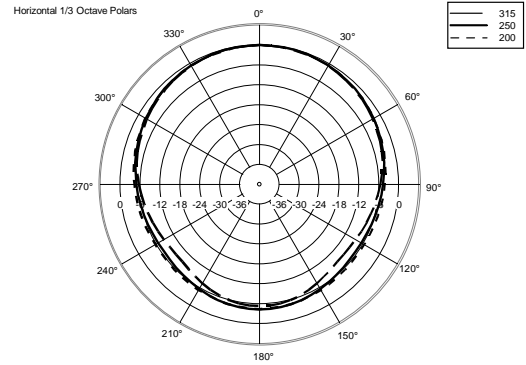

ART 732-A MK5

ACTIVE TWO-WAY SPEAKER

ACOUSTIC MEASUREMENTS

ART 732-A MK5

ACTIVE TWO-WAY SPEAKER

ACOUSTIC MEASUREMENTS

ART 732-A MK5

ACTIVE TWO-WAY SPEAKER

ACOUSTIC MEASUREMENTS