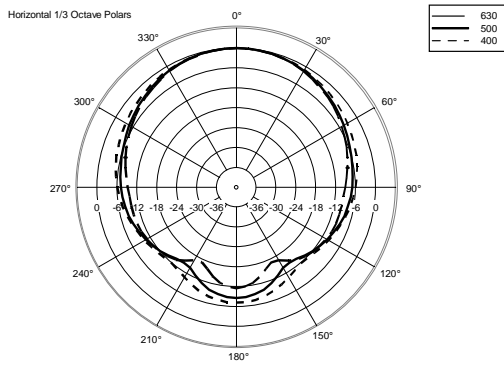

ART 732-A MK5

ACTIVE TWO-WAY SPEAKER

ACOUSTIC MEASUREMENTS

ART 732-A MK5

ACTIVE TWO-WAY SPEAKER

ACOUSTIC MEASUREMENTS

ART 732-A MK5

ACTIVE TWO-WAY SPEAKER

ACOUSTIC MEASUREMENTS