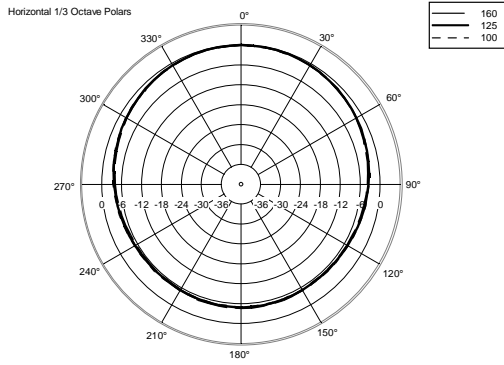

ART 732-A MK5

ACTIVE TWO-WAY SPEAKER

ACOUSTIC MEASUREMENTS

ART 732-A MK5

ACTIVE TWO-WAY SPEAKER

ACOUSTIC MEASUREMENTS

ART 732-A MK5

ACTIVE TWO-WAY SPEAKER

ACOUSTIC MEASUREMENTS