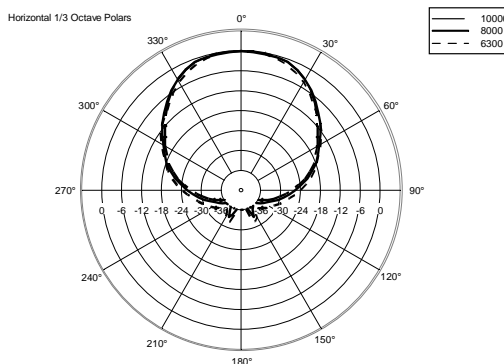

ART 732-A MK5

ACTIVE TWO-WAY SPEAKER

ACOUSTIC MEASUREMENTS

ART 732-A MK5

ACTIVE TWO-WAY SPEAKER

ACOUSTIC MEASUREMENTS

ART 732-A MK5

ACTIVE TWO-WAY SPEAKER

ACOUSTIC MEASUREMENTS