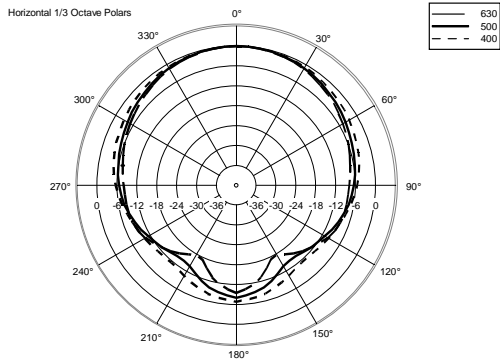

ART 910-A

PROFESSIONAL ACTIVE SPEAKER

ACOUSTIC MEASUREMENTS

ART 910-A

PROFESSIONAL ACTIVE SPEAKER

ACOUSTIC MEASUREMENTS

ART 910-A

PROFESSIONAL ACTIVE SPEAKER

ACOUSTIC MEASUREMENTS