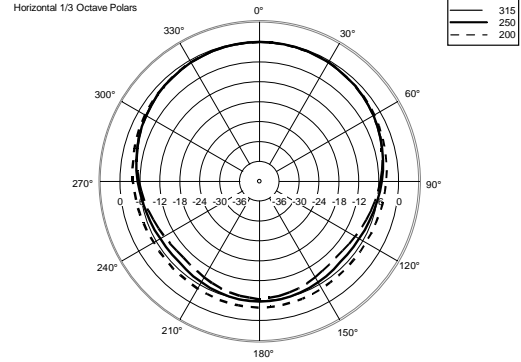

ART 910-A

PROFESSIONAL ACTIVE SPEAKER

ACOUSTIC MEASUREMENTS

ART 910-A

PROFESSIONAL ACTIVE SPEAKER

ACOUSTIC MEASUREMENTS

ART 910-A

PROFESSIONAL ACTIVE SPEAKER

ACOUSTIC MEASUREMENTS