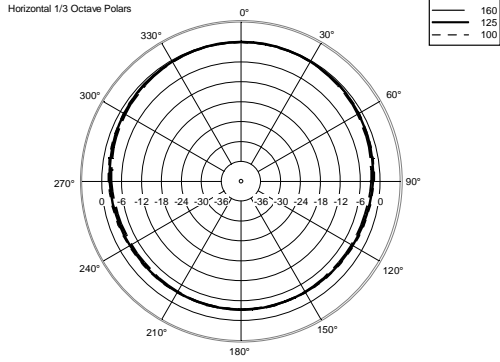

ART 910-A

PROFESSIONAL ACTIVE SPEAKER

ACOUSTIC MEASUREMENTS

ART 910-A

PROFESSIONAL ACTIVE SPEAKER

ACOUSTIC MEASUREMENTS

ART 910-A

PROFESSIONAL ACTIVE SPEAKER

ACOUSTIC MEASUREMENTS