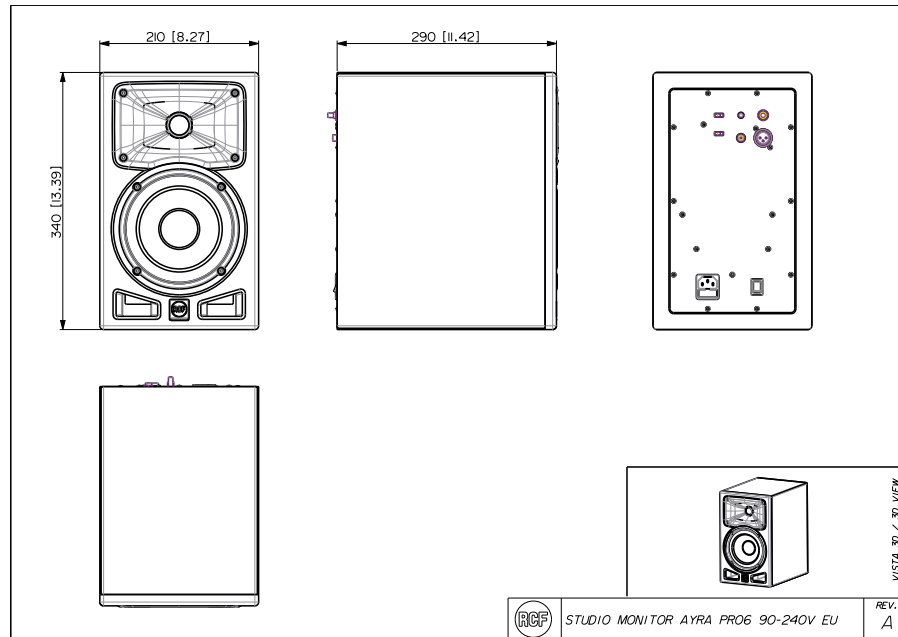

Part Number

13000598	AYRA PRO6	EU	90-240 V	Black - RAL 9005	EAN 8024530016906
13000647	AYRA PRO6	US	90-240 V	Black - RAL 9005	EAN 8024530017354
13000648	AYRA PRO6	UK	90-240 V	Black - RAL 9005	EAN 8024530017361
13000649	AYRA PRO6	JP	90-240 V	Black - RAL 9005	EAN 8024530017378

AYRA PRO6

PROFESSIONAL ACTIVE TWO-WAY STUDIO MONITORS

Line Art 2D

TECHNICAL SPECIFICATIONS

Acoustical specifications	Frequency Response	45 Hz ÷ 20000 Hz	
	Max SPL @ 1m	112 dB	
	Horizontal coverage angle	110°	
	Vertical coverage angle	70°	
Transducers	Dome Tweeter	1.0" neo, 1.0" v.c	
	Woofer	6.5", 1.2" v.c	
Input/Output section	Input signal	bal/unbal	
	Input connectors	XLR, Jack, RCA	
	Input sensitivity	-2 dBu/+4 dBu	
Processor section	Crossover Frequencies	2000Hz	
	Limiter	Soft Limiter	
	Controls	HF Adjust	-1dB,0,+1dB
		LF Adjust	-2dB,0,+2dB
Power section	Total Power	240 W Peak, 120 W RMS	
	High frequencies	80 W Peak, 40 W RMS	
	Low frequencies	160 W Peak, 80 W RMS	
	Connections	XLR, Jack, RCA	
Standard compliance	Safety agency	CE compliant	
Physical specifications	Cabinet/Case Material	MDF	
	Color	Black - RAL 9005	
Size	Height	340 mm / 13.39 inches	
	Width	210 mm / 8.27 inches	
	Depth	290 mm / 11.42 inches	
	Weight	5.5 kg / 12.13 lbs	