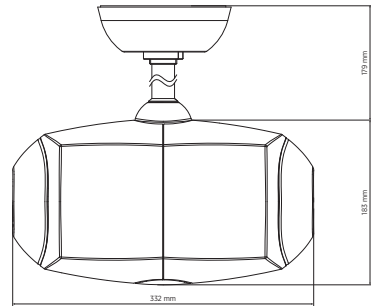

BD 5EN

BIDIRECTIONAL SOUND PROJECTOR

Line Art 2D

TECHNICAL SPECIFICATIONS

Acoustical specifications

Frequency Response (-10dB)	150 Hz ÷ 18000 Hz
Max SPL @ 1m	99 dB
Max SPL @ 4m	87 dB
Coverage angle	210°
System Sensitivity	86 dB
System Sensitivity 1W @ 4m	74 dB

Power section

Amplification	Full Range
Power Handling	20 W
Peak Power Handling	80 W PEAK
Protections	Thermal fuse
Recommended Amplifiers	DMA 504, DMA 162, DMA 162P, DXT 3000, DXT 4000, DXT 7000

Transducers

Fullrange	2 x 5.0"

Input/Output section

Input connectors	Ceramic screw terminals
Output connectors	Ceramic screw terminals
Constant Voltage Transformer	100 V
Power selection 1	20 W - 500 ohm
Power selection 2	10 W - 1000 ohm
Power selection 3	5 W - 2000 ohm
Power selection 4	2.5 W - 4000 ohm

Standard compliance

IP protection grade	IP 65
Safety agency	CE compliant
EN54-24 certified	Yes
CPR number	0068-CPR-058/2014

Physical specifications

Cabinet/Case Material	ABS
Hardware	Wall mount metal plate
Grille	Steel
Color	White - RAL 9016