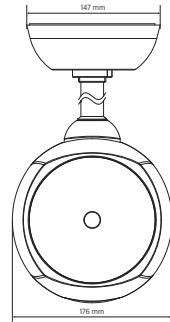

TECHNICAL SPECIFICATIONS

Acoustical specifications

Frequency Response (-10dB)	150 Hz ÷ 18000 Hz
Max SPL @ 1m	99 dB
Max SPL @ 4m	87 dB
Coverage angle	210°
System Sensitivity	86 dB
System Sensitivity 1W @ 4m	74 dB

Power section

Amplification	Full Range
Power Handling	20 W
Peak Power Handling	80 W PEAK
Protections	Thermal fuse
Recommended Amplifiers	DMA 504, DMA 162, DMA 162P, DXT 3000, DXT 4000, DXT 7000

Transducers

Fullrange	2 x 5.0"

Input/Output section

Input connectors	Ceramic screw terminals
Output connectors	Ceramic screw terminals
Constant Voltage Transformer	100 V
Power selection 1	20 W - 500 ohm
Power selection 2	10 W - 1000 ohm
Power selection 3	5 W - 2000 ohm
Power selection 4	2.5 W - 4000 ohm

Standard compliance

IP protection grade	IP 65
Safety agency	CE compliant
EN54-24 certified	Yes
CPR number	0068-CPR-058/2014

Physical specifications

Cabinet/Case Material	ABS
Hardware	Wall mount metal plate
Grille	Steel
Color	White - RAL 9016