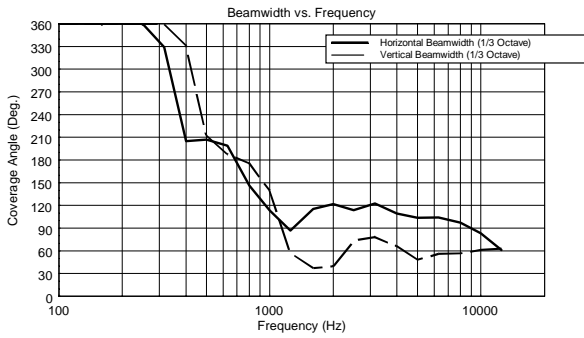

C 3108-126

TWO-WAY PASSIVE SPEAKER

ACOUSTIC MEASUREMENTS

C 3108-126

TWO-WAY PASSIVE SPEAKER

ACOUSTIC MEASUREMENTS

C 3108-126

TWO-WAY PASSIVE SPEAKER

ACOUSTIC MEASUREMENTS