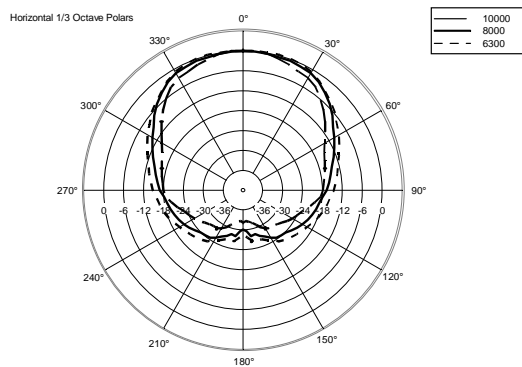

C 3108-126

TWO-WAY PASSIVE SPEAKER

ACOUSTIC MEASUREMENTS

C 3108-126

TWO-WAY PASSIVE SPEAKER

ACOUSTIC MEASUREMENTS

C 3108-126

TWO-WAY PASSIVE SPEAKER

ACOUSTIC MEASUREMENTS