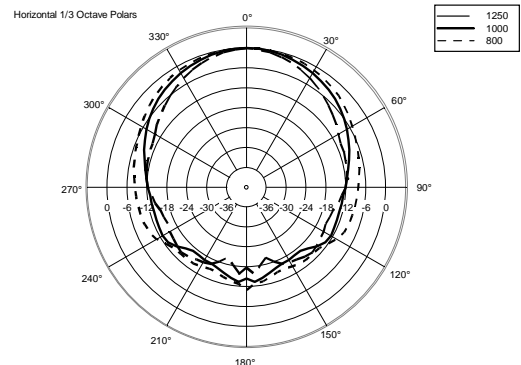

C 3108-126

TWO-WAY PASSIVE SPEAKER

ACOUSTIC MEASUREMENTS

C 3108-126

TWO-WAY PASSIVE SPEAKER

ACOUSTIC MEASUREMENTS

C 3108-126

TWO-WAY PASSIVE SPEAKER

ACOUSTIC MEASUREMENTS