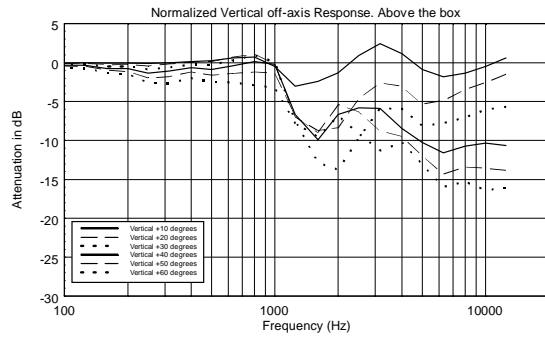

C 3108-126

TWO-WAY PASSIVE SPEAKER

ACOUSTIC MEASUREMENTS

C 3108-126

TWO-WAY PASSIVE SPEAKER

ACOUSTIC MEASUREMENTS

C 3108-126

TWO-WAY PASSIVE SPEAKER

ACOUSTIC MEASUREMENTS