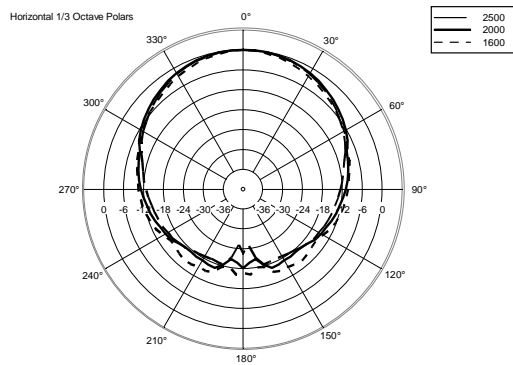

C 3108-126

TWO-WAY PASSIVE SPEAKER

ACOUSTIC MEASUREMENTS

C 3108-126

TWO-WAY PASSIVE SPEAKER

ACOUSTIC MEASUREMENTS

C 3108-126

TWO-WAY PASSIVE SPEAKER

ACOUSTIC MEASUREMENTS