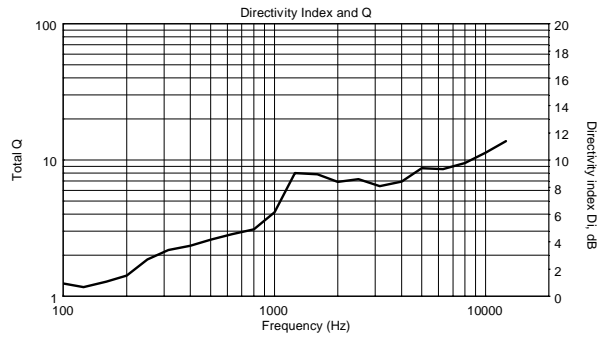

C 3108-126

TWO-WAY PASSIVE SPEAKER

ACOUSTIC MEASUREMENTS

C 3108-126

TWO-WAY PASSIVE SPEAKER

ACOUSTIC MEASUREMENTS

C 3108-126

TWO-WAY PASSIVE SPEAKER

ACOUSTIC MEASUREMENTS