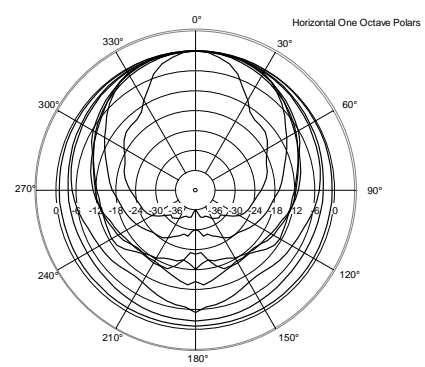

C 3108-126

TWO-WAY PASSIVE SPEAKER

ACOUSTIC MEASUREMENTS

C 3108-126

TWO-WAY PASSIVE SPEAKER

ACOUSTIC MEASUREMENTS

C 3108-126

TWO-WAY PASSIVE SPEAKER

ACOUSTIC MEASUREMENTS