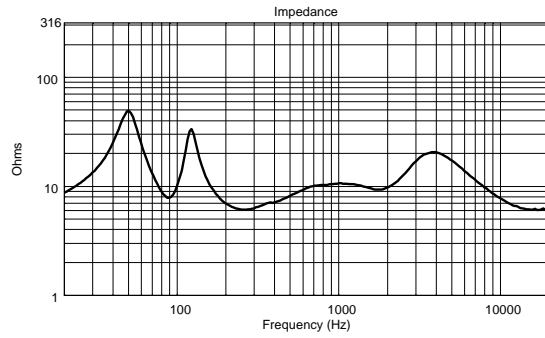

C 3108-126

TWO-WAY PASSIVE SPEAKER

ACOUSTIC MEASUREMENTS

C 3108-126

TWO-WAY PASSIVE SPEAKER

ACOUSTIC MEASUREMENTS

C 3108-126

TWO-WAY PASSIVE SPEAKER

ACOUSTIC MEASUREMENTS