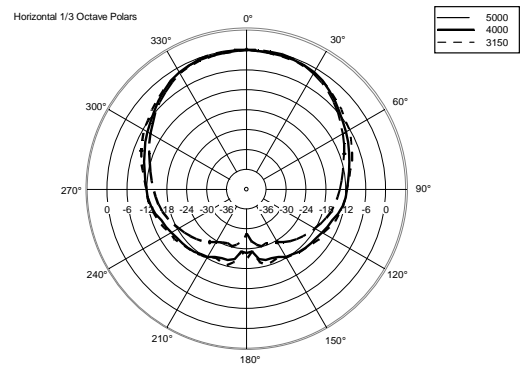

C 3108-126

TWO-WAY PASSIVE SPEAKER

ACOUSTIC MEASUREMENTS

C 3108-126

TWO-WAY PASSIVE SPEAKER

ACOUSTIC MEASUREMENTS

C 3108-126

TWO-WAY PASSIVE SPEAKER

ACOUSTIC MEASUREMENTS