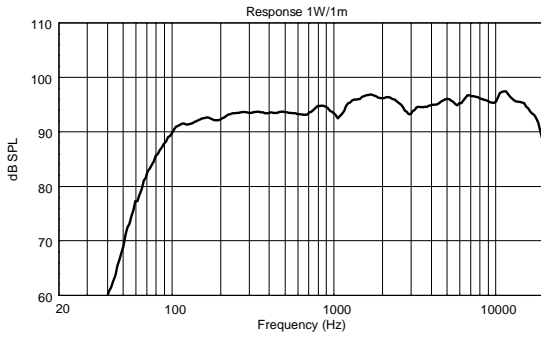

C 3108-126

TWO-WAY PASSIVE SPEAKER

ACOUSTIC MEASUREMENTS

C 3108-126

TWO-WAY PASSIVE SPEAKER

ACOUSTIC MEASUREMENTS

C 3108-126

TWO-WAY PASSIVE SPEAKER

ACOUSTIC MEASUREMENTS