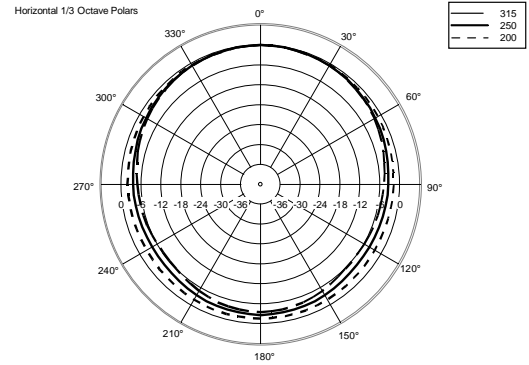

C 3108-126

TWO-WAY PASSIVE SPEAKER

ACOUSTIC MEASUREMENTS

C 3108-126

TWO-WAY PASSIVE SPEAKER

ACOUSTIC MEASUREMENTS

C 3108-126

TWO-WAY PASSIVE SPEAKER

ACOUSTIC MEASUREMENTS