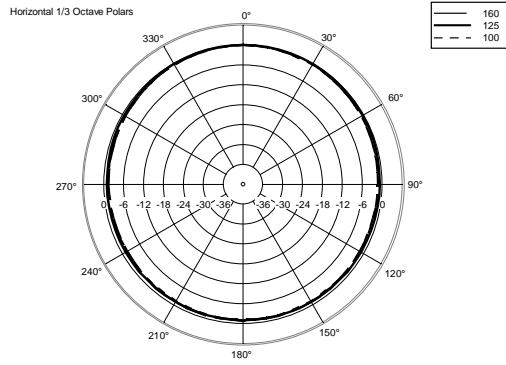

C 3108-126

TWO-WAY PASSIVE SPEAKER

ACOUSTIC MEASUREMENTS

C 3108-126

TWO-WAY PASSIVE SPEAKER

ACOUSTIC MEASUREMENTS

C 3108-126

TWO-WAY PASSIVE SPEAKER

ACOUSTIC MEASUREMENTS