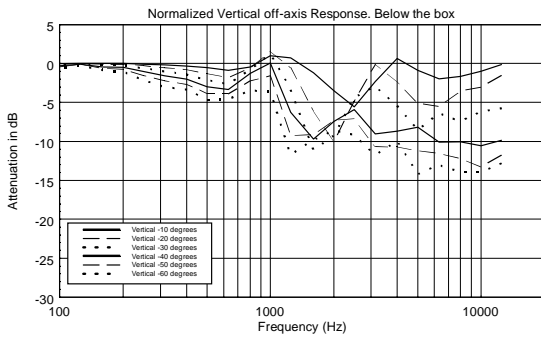

C 3108-126

TWO-WAY PASSIVE SPEAKER

ACOUSTIC MEASUREMENTS

C 3108-126

TWO-WAY PASSIVE SPEAKER

ACOUSTIC MEASUREMENTS

C 3108-126

TWO-WAY PASSIVE SPEAKER

ACOUSTIC MEASUREMENTS