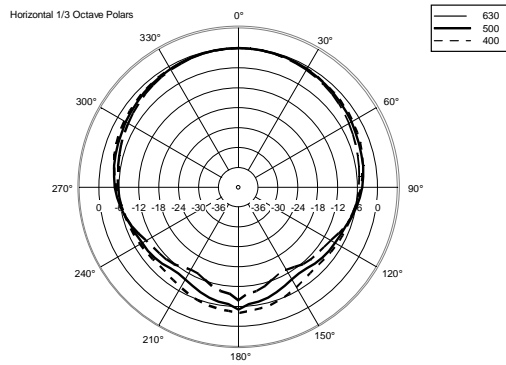

C 3108-126

TWO-WAY PASSIVE SPEAKER

ACOUSTIC MEASUREMENTS

C 3108-126

TWO-WAY PASSIVE SPEAKER

ACOUSTIC MEASUREMENTS

C 3108-126

TWO-WAY PASSIVE SPEAKER

ACOUSTIC MEASUREMENTS