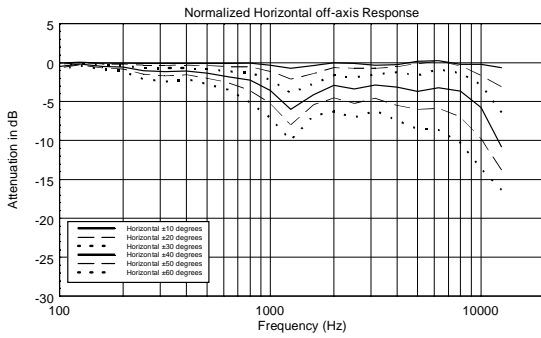

C 3108-126

TWO-WAY PASSIVE SPEAKER

ACOUSTIC MEASUREMENTS

C 3108-126

TWO-WAY PASSIVE SPEAKER

ACOUSTIC MEASUREMENTS

C 3108-126

TWO-WAY PASSIVE SPEAKER

ACOUSTIC MEASUREMENTS