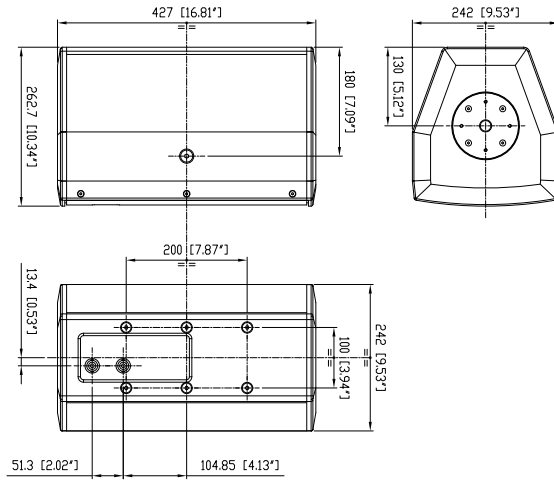

C 3108-126

TWO-WAY PASSIVE SPEAKER

C3108 NEW

Line Art 2D

TECHNICAL SPECIFICATIONS

Acoustical specifications

Frequency Response (-10dB)	70 Hz ÷ 20000 Hz
Max SPL @ 1m	126 dB
Horizontal coverage angle	120°
Vertical coverage angle	60°
Directivity index Q	9
System Sensitivity	95 dB

Power section

Amplification	Full Range
Nominal Impedance	8 ohm
Power Handling	300 W
Peak Power Handling	1200 W PEAK
Protections	Dynamic active mosfet
Crossover Frequencies	2000 Hz
Recommended Amplifiers	QPS 10K, QPS 6.0K, IPS 5.0K, IPS 2.5K, IPS 1.5K

Transducers

Compression Driver	1.0", 1.5" v.c
Woofer	8", 2.0" v.c

Input/Output section

Input connectors	Speakon® NL4
Output connectors	Speakon® NL4

Standard compliance

Safety agency	CE compliant

Physical specifications

Cabinet/Case Material	Baltic birch plywood
Hardware	6 x M8 (rear), 2 x M10 (side), multiplates (top and bottom)
Pole mount/Cap	M20 thread
Grille	Steel with robust double mesh polyester clothing
Color	Black

Size

Height	427 mm / 16.81 inches
Width	242 mm / 9.53 inches
Depth	263 mm / 10.35 inches
Weight	12 kg / 26.46 lbs