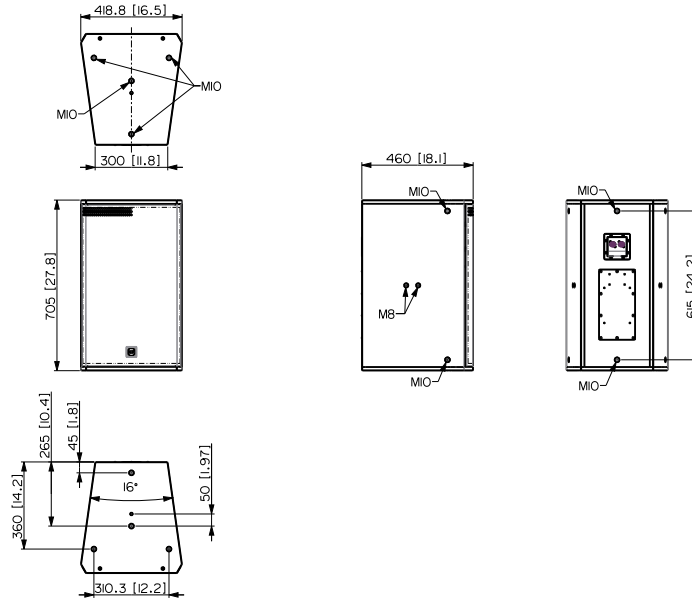

COMPACT C 45

TWO-WAY PROFESSIONAL SPEAKER

Line Art 2D

TECHNICAL SPECIFICATIONS

Acoustical specifications

Frequency Response (-10dB)	48 Hz ÷ 20000 Hz
Max SPL @ 1m	138 dB
Horizontal coverage angle	100°
Vertical coverage angle	50°
Directivity index Q	10
System Sensitivity	98 dB

Power section

Amplification	Full Range
Nominal Impedance	8 ohm
Power Handling	700 W RMS
Peak Power Handling	2800 W PEAK
Protections	Dynamic Active Mosfet
Crossover Frequencies	1100 Hz
Recommended Amplifiers	XPS 16K, XPS 16KD, QPS 10K, QPS 6.0K, IPS 5.0K, IPS 2.5K, IPS 1.5K, DMA 504

Transducers

Compression Driver	1 x 1.4" neo, 4.0" v.c
Woofer	1 x 15" neo, 4.0" v.c

Input/Output section

Input connectors	Speakon
Output connectors	Speakon

Standard compliance

IP protection grade	IP 21C
Safety agency	CE compliant
EN54-24 certified	Yes
CPR number	0068-CPR-234/2025

Physical specifications

Cabinet/Case Material	Birch plywood
Hardware	4 x M8, 14 x M10
Grille	Steel with clothing
Color	Black - RAL 9005

Size / Weight

Height	705 mm / 27.76 inches
Width	418.8 mm / 16.49 inches
Depth	460 mm / 18.11 inches
Weight	32.5 kg / 71.65 lbs