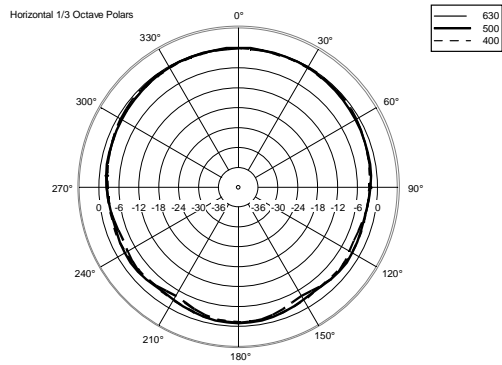

COMPACT M 04

TWO-WAY PASSIVE SPEAKER

ACOUSTIC MEASUREMENTS

COMPACT M 04

TWO-WAY PASSIVE SPEAKER

ACOUSTIC MEASUREMENTS

COMPACT M 04

TWO-WAY PASSIVE SPEAKER

ACOUSTIC MEASUREMENTS