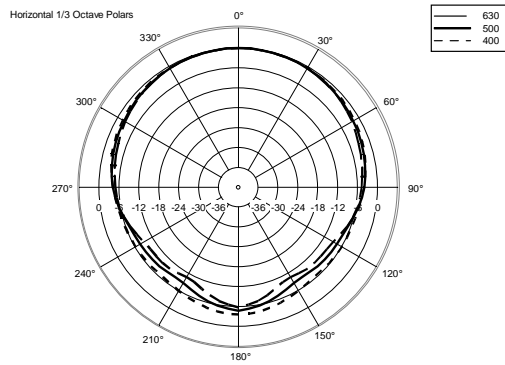

COMPACT M 06

TWO-WAY PROFESSIONAL SPEAKER

ACOUSTIC MEASUREMENTS

COMPACT M 06

TWO-WAY PROFESSIONAL SPEAKER

ACOUSTIC MEASUREMENTS

COMPACT M 06

TWO-WAY PROFESSIONAL SPEAKER

ACOUSTIC MEASUREMENTS