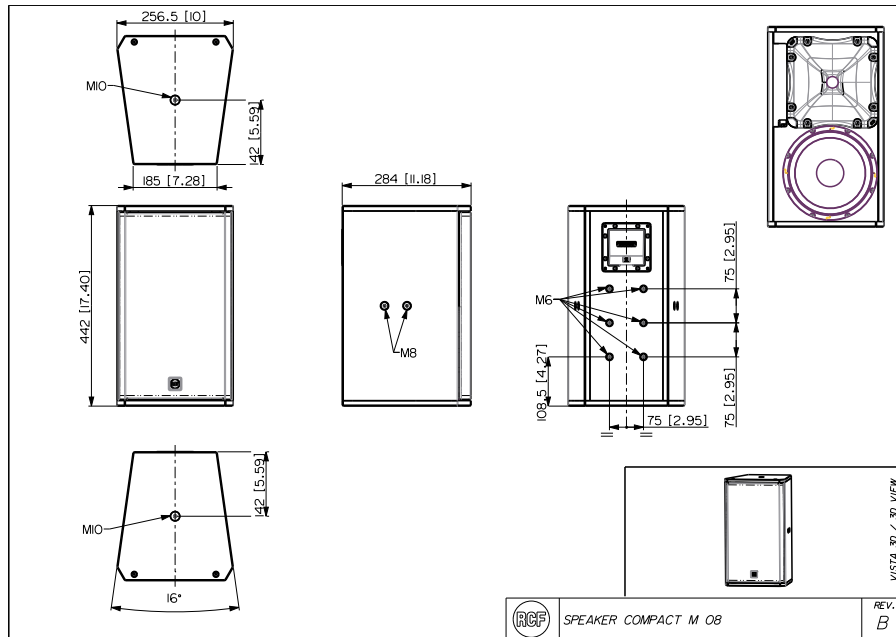

COMPACT M 08

TWO-WAY PROFESSIONAL SPEAKER

Line Art 2D

RCF SPEAKER COMPACT M 08

REV. B

Acoustical specifications	TECHNICAL SPECIFICATIONS	Frequency Response (-10dB)	60 Hz ÷ 20000 Hz
	Max SPL @ 1m	124 dB	
	Horizontal coverage angle	90°	
	Vertical coverage angle	70°	
	Directivity index Q	9	
Power section	System Sensitivity	95 dB	
	Amplification	Full Range	
	Nominal Impedance	8 ohm	
	Power Handling	200 W	
	Peak Power Handling	800 W PEAK	
Transducers	Protections	Dynamic active mosfet	
	Crossover Frequencies	1800 Hz	
	Recommended Amplifiers	XPS 16K, XPS 16KD, QPS 10K, QPS 6.0K, IPS 5.0K, IPS 2.5K, IPS 1.5K, DMA 504	
	Compression Driver	1 x 1.0", 1.4" v.c	
	Woofer	1 x 8", 1.7" v.c	
Input/Output section	Input connectors	Euroblock	
	Output connectors	Euroblock	
Standard compliance	Safety agency	CE compliant	
Physical specifications	Hardware	6 x M6, 4 x M8, 2 x M10	
	Color	Black - RAL 9005, White - RAL 9003	
	Size	Height	442 mm / 17.4 inches
		Width	257 mm / 10.12 inches
		Depth	284 mm / 11.18 inches
Weight		10.5 kg / 23.15 lbs	
Rigging / Mounting	ACCESSORIES		
	H-BR 006	13360547	8024530021627
	H-BR 006	13360603	8024530021634
	H-BR 2X COMPACT M 08	13360443	8024530018269