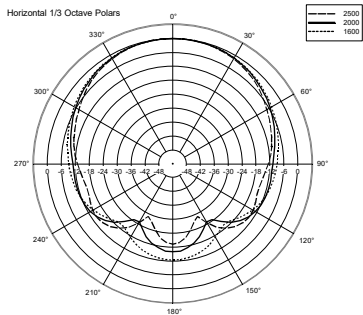

DM 41

TWO-WAY COMPACT SPEAKER

DM 41

TWO-WAY COMPACT SPEAKER

... OLAR PLOT

VERTICAL 1/3 POLAR PLOT