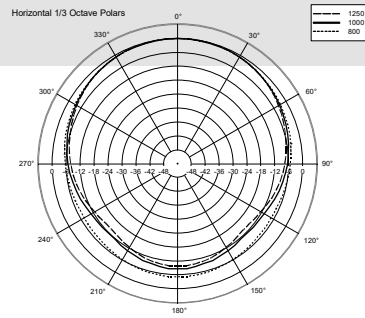

DM 41

TWO-WAY COMPACT SPEAKER

DM 41

TWO-WAY COMPACT SPEAKER

... OLAR PLOT

VERTICAL 1/3 POLAR PLOT