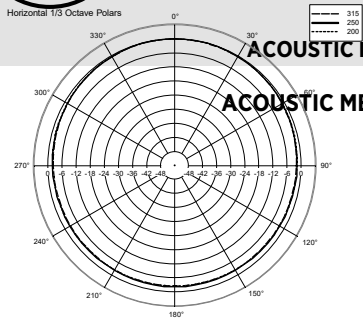

DM 41

TWO-WAY COMPACT SPEAKER

DM 41

TWO-WAY COMPACT SPEAKER

... OLAR PLOT

VERTICAL 1/3 POLAR PLOT