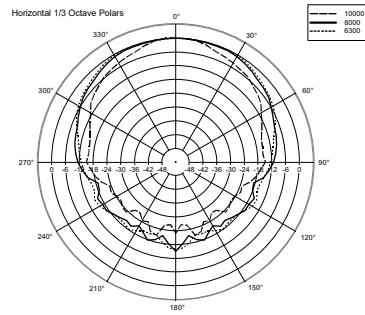

DM 41

TWO-WAY COMPACT SPEAKER

DM 41

TWO-WAY COMPACT SPEAKER

... OLAR PLOT

VERTICAL 1/3 POLAR PLOT