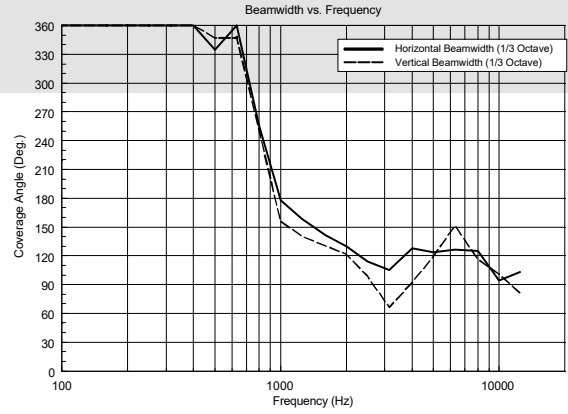

DM 41

TWO-WAY COMPACT SPEAKER

DM 41

TWO-WAY COMPACT SPEAKER

... OLAR PLOT

VERTICAL 1/3 POLAR PLOT