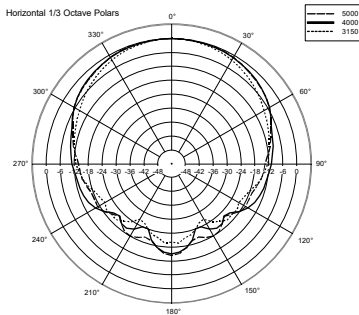

DM 41

TWO-WAY COMPACT SPEAKER

DM 41

TWO-WAY COMPACT SPEAKER

... OLAR PLOT

VERTICAL 1/3 POLAR PLOT