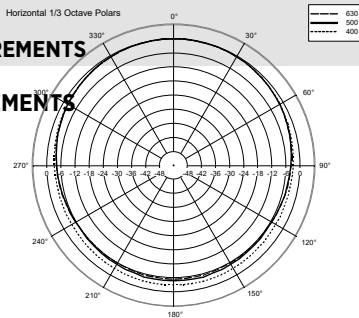

DM 41

TWO-WAY COMPACT SPEAKER

DM 41

TWO-WAY COMPACT SPEAKER

... OLAR PLOT

VERTICAL 1/3 POLAR PLOT