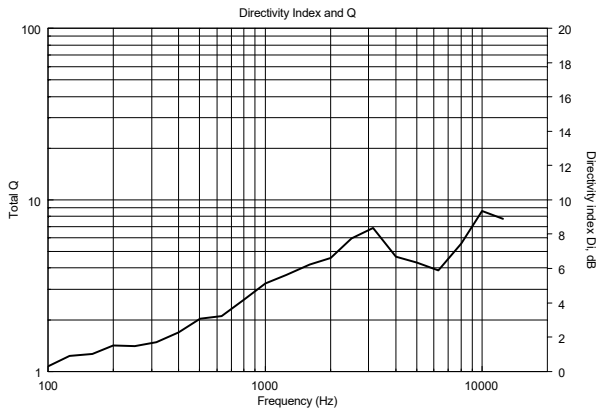

DM 41

TWO-WAY COMPACT SPEAKER

DM 41

TWO-WAY COMPACT SPEAKER

... OLAR PLOT

VERTICAL 1/3 POLAR PLOT