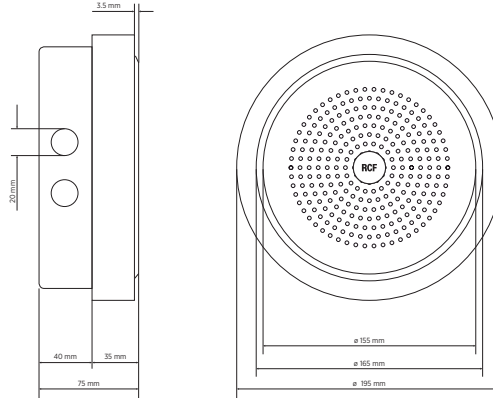

Features

- › 5" fullrange transducer.
- › Power selectable (100 V): 6 W - 3 W - 1.5 W - 0.75 W.
- › 94 dB sensitivity.
- › Colour white RAL 9016.
- › Steel body and grille.
- › In/out ceramic terminal block.
- › Thermal fuse protection.

Part Number

13133083 DU 60EN

White - RAL 9016 EAN 8024530012571

DU 60EN

UNIVERSAL WALL AND CEILING STEEL SPEAKER

Line Art 2D

Acoustical specifications

TECHNICAL SPECIFICATIONS

Transducers

Fullrange	1 x 5.0"
-----------	----------

Input/Output section

Input connectors	Ceramic screw terminals
Output connectors	Ceramic screw terminals
Constant Voltage Transformer	100 V
Power selection 1	6 W - 1667 ohm
Power selection 2	3 W - 3333 ohm
Power selection 3	1.5 W - 6667 ohm
Power selection 4	0.75 W - 13333 ohm

Standard compliance

Safety agency	CE compliant
EN54-24 certified	Yes
CPR number	1488-CPR-0488/W

Physical specifications

Cabinet/Case Material	Metal
Grille	Steel
Color	White - RAL 9016

Size

Depth	75 mm / 2.95 inches
Diameter	195 mm / 7.68 inches
Weight	1.61 kg / 3.55 lbs