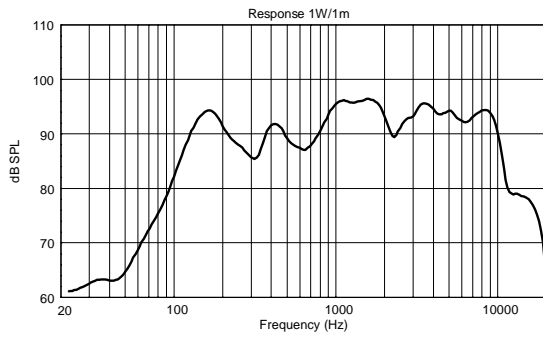

DUP 5EN

WALL MOUNT UNIVERSAL PLASTIC SPEAKER

ACOUSTIC MEASUREMENTS

DUP 5EN

WALL MOUNT UNIVERSAL PLASTIC SPEAKER

ACOUSTIC MEASUREMENTS