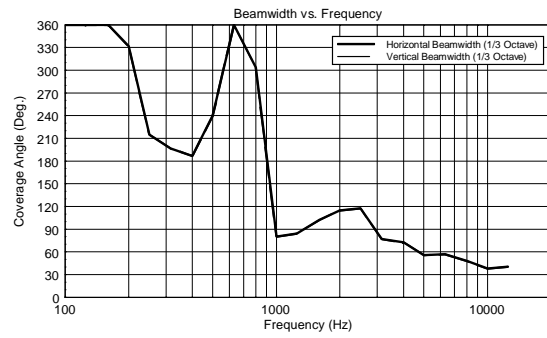

DUP 5EN

WALL MOUNT UNIVERSAL PLASTIC SPEAKER

ACOUSTIC MEASUREMENTS

DUP 5EN

WALL MOUNT UNIVERSAL PLASTIC SPEAKER

ACOUSTIC MEASUREMENTS