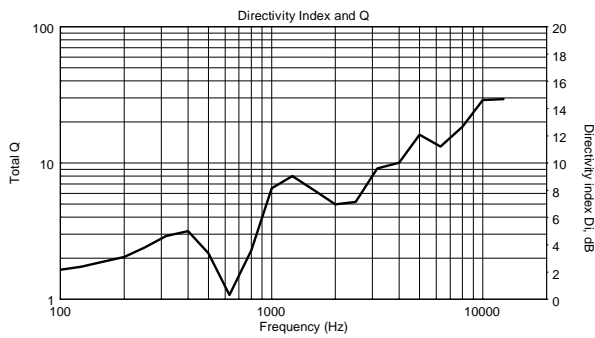

DUP 5EN

WALL MOUNT UNIVERSAL PLASTIC SPEAKER

ACOUSTIC MEASUREMENTS

DUP 5EN

WALL MOUNT UNIVERSAL PLASTIC SPEAKER

ACOUSTIC MEASUREMENTS