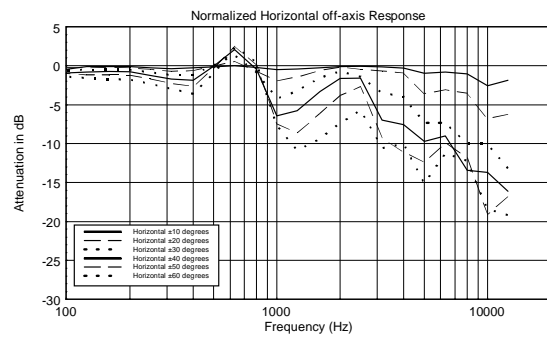

DUP 5EN

WALL MOUNT UNIVERSAL PLASTIC SPEAKER

ACOUSTIC MEASUREMENTS

DUP 5EN

WALL MOUNT UNIVERSAL PLASTIC SPEAKER

ACOUSTIC MEASUREMENTS