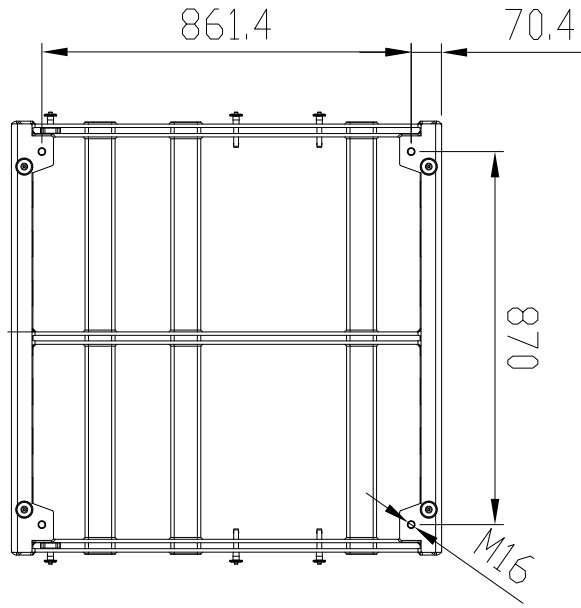

FL-B LG TTL 55

FLY BAR LONG

FEATURES

- TTL Modules: 1 pcs for MAX 24 pcs

**TECHNICAL SPECIFICATIONS**

| | | |
|--------------------------------|-----------------|------------------------|
| Physical specifications | Color: | Black |
| Size | Weight: | 105.8 kg / 233.25 lbs |
| Shipping information | Package Height: | 170 mm / 6.69 inches |
| | Package Width: | 1040 mm / 40.94 inches |
| | Package Depth: | 1090 mm / 42.91 inches |
| | Package Weight: | 131.4 kg / 289.69 lbs |

PART NUMBER

- **13360207**

FL-B LG TTL 55

EAN 8024530016272

FLYBAR LUNGO
TTL55-A