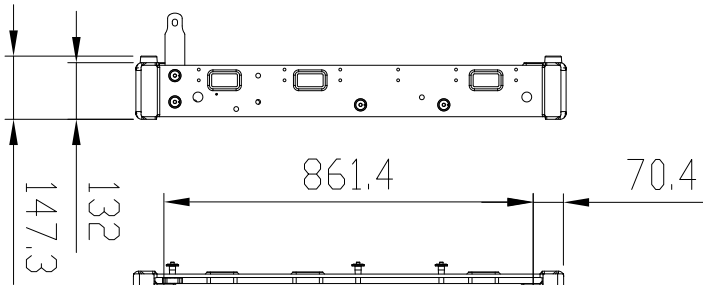

FL-B LG TTL 55

FLY BAR LONG

FEATURES

- TTL Modules: 1 pcs for MAX 24 pcs

**TECHNICAL SPECIFICATIONS**

| | | |
|--------------------------------|-----------------|------------------------|
| Physical specifications | Color: | Black |
| Size | Weight: | 105.8 kg / 233.25 lbs |
| Shipping information | Package Height: | 170 mm / 6.69 inches |
| | Package Width: | 1040 mm / 40.94 inches |
| | Package Depth: | 1090 mm / 42.91 inches |
| | Package Weight: | 131.4 kg / 289.69 lbs |

PART NUMBER

- **13360207**

FL-B LG TTL 55

EAN 8024530016272

FLYBAR LUNGO
TTL55-A