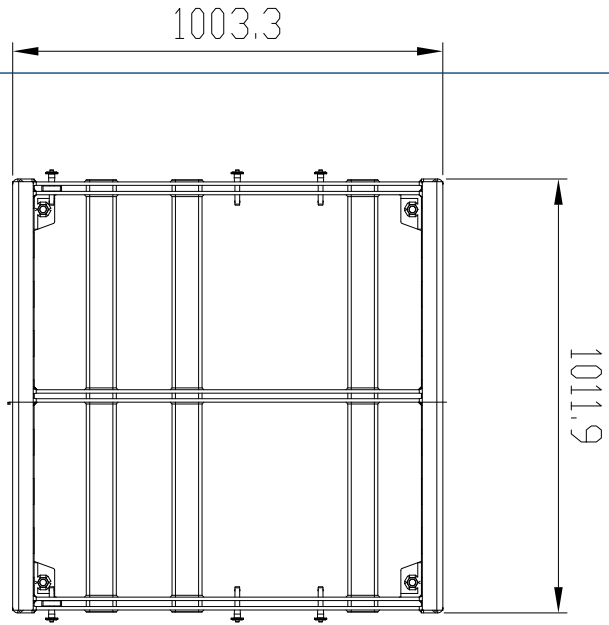

FL-B LG TTL 55

FLY BAR LONG

FEATURES

- TTL Modules: 1 pcs for MAX 24 pcs

**TECHNICAL SPECIFICATIONS**

| | | |
|--------------------------------|-----------------|------------------------|
| Physical specifications | Color: | Black |
| Size | Weight: | 105.8 kg / 233.25 lbs |
| Shipping information | Package Height: | 170 mm / 6.69 inches |
| | Package Width: | 1040 mm / 40.94 inches |
| | Package Depth: | 1090 mm / 42.91 inches |
| | Package Weight: | 131.4 kg / 289.69 lbs |

PART NUMBER

- **13360207**

FL-B LG TTL 55

EAN 8024530016272

FLYBAR LUNGO
TTL55-A