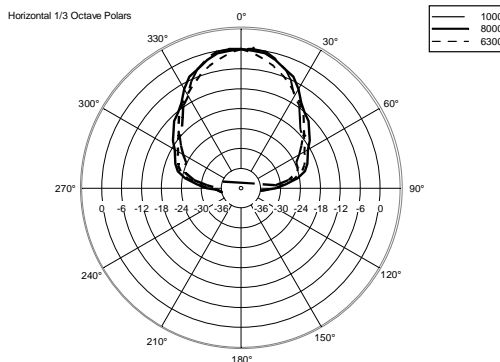

HVL 15-P

LONG THROW THREE-WAY SYSTEM

ACOUSTIC MEASUREMENTS

HVL 15-P

LONG THROW THREE-WAY SYSTEM

ACOUSTIC MEASUREMENTS

HVL 15-P

LONG THROW THREE-WAY SYSTEM

ACOUSTIC MEASUREMENTS