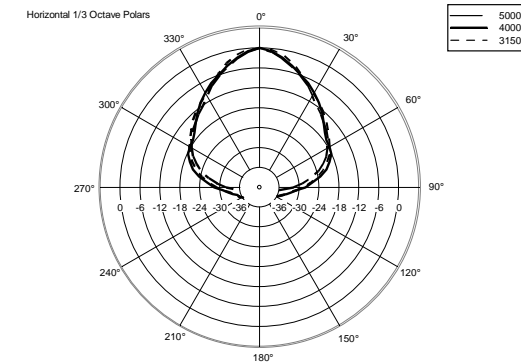

HVL 15-P

LONG THROW THREE-WAY SYSTEM

ACOUSTIC MEASUREMENTS

HVL 15-P

LONG THROW THREE-WAY SYSTEM

ACOUSTIC MEASUREMENTS

HVL 15-P

LONG THROW THREE-WAY SYSTEM

ACOUSTIC MEASUREMENTS