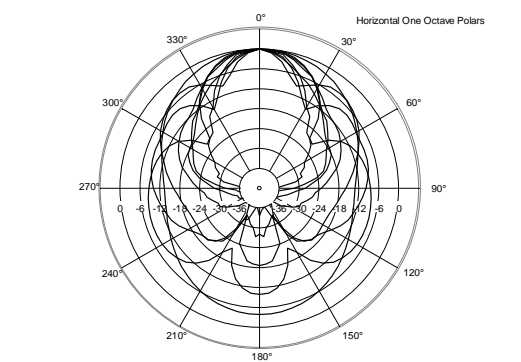

HVL 15-P

LONG THROW THREE-WAY SYSTEM

ACOUSTIC MEASUREMENTS

HVL 15-P

LONG THROW THREE-WAY SYSTEM

ACOUSTIC MEASUREMENTS

HVL 15-P

LONG THROW THREE-WAY SYSTEM

ACOUSTIC MEASUREMENTS