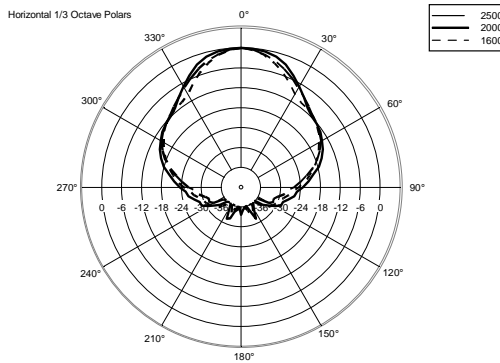

HVL 15-P

LONG THROW THREE-WAY SYSTEM

ACOUSTIC MEASUREMENTS

HVL 15-P

LONG THROW THREE-WAY SYSTEM

ACOUSTIC MEASUREMENTS

HVL 15-P

LONG THROW THREE-WAY SYSTEM

ACOUSTIC MEASUREMENTS