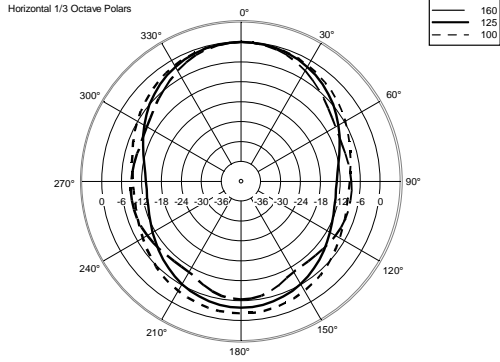

HVL 15-P

LONG THROW THREE-WAY SYSTEM

ACOUSTIC MEASUREMENTS

HVL 15-P

LONG THROW THREE-WAY SYSTEM

ACOUSTIC MEASUREMENTS

HVL 15-P

LONG THROW THREE-WAY SYSTEM

ACOUSTIC MEASUREMENTS