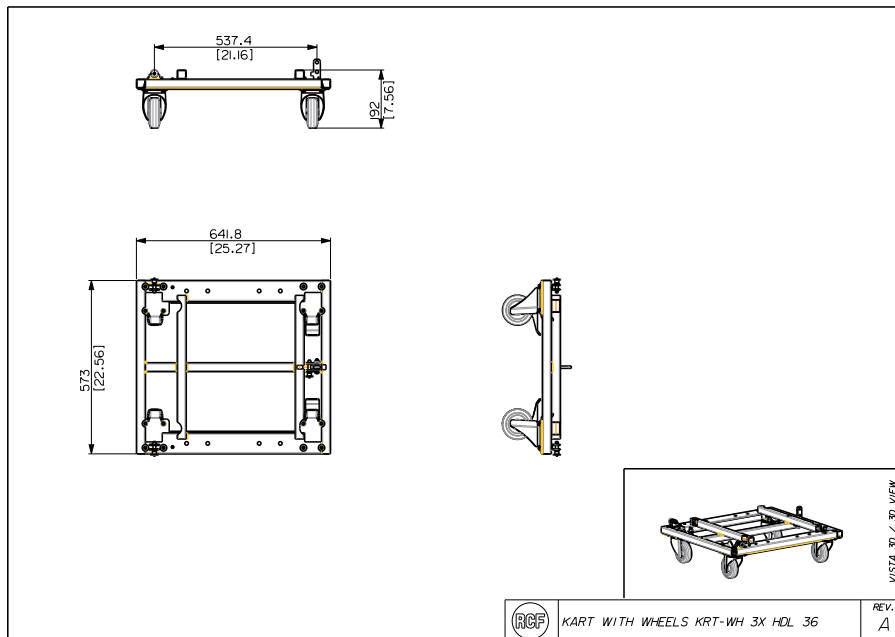

KRT-WH 3X HDL 36

CART WITH WHEELS

Description The heavy-duty RCF KART can safely transport up to 3 cabinets. 4 wheels included.

Standard compliance Safety agency CE compliant
Size Weight 20 kg / 44.09 lbs

Line Art 2D

Part Number 13360431 KRT-WH 3X HDL 36

EAN 8024530016784

Technical Specifications

RCF products are continually improved. All specifications are therefore subject to change without notice.