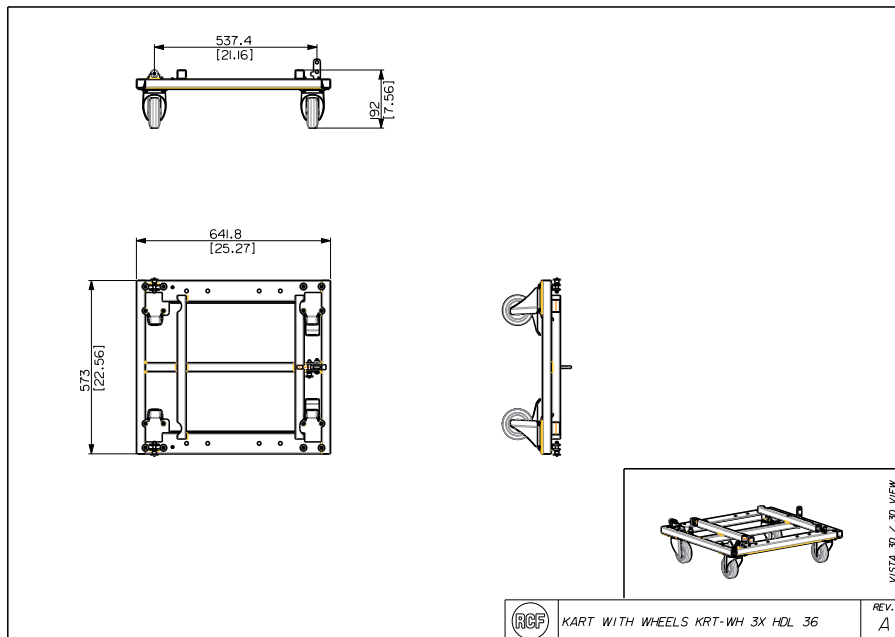

KRT-WH 3X HDL 36

CART WITH WHEELS

Description The heavy-duty RCF KART can safely transport up to 3 cabinets. 4 wheels included.

Standard compliance Safety agency CE compliant
Size / Weight Weight 20 kg / 44.09 lbs

Line Art 2D

Part Number 13360431 KRT-WH 3X HDL 36

EAN 8024530016784

Technical Specifications

Products are continually improved. All specifications are therefore subject to change without notice.