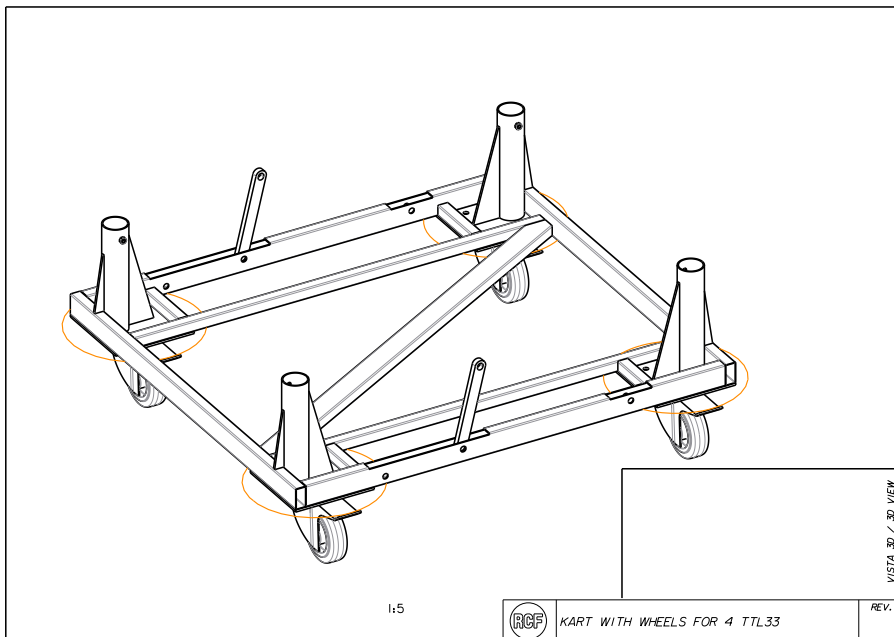

KRT-WH 4X TTL 33

KART WITH WHEELS

Description

The heavy duty RCF TTL33-A Kart can be use to easily transport up to 4 TTL33-A cabinets. The cabinets and Kart are fully compatible and it is possible to easily transport TTL33-A cabinets in straight or splayed configurations. It is possible to transport 4 TTL33-A modules with the fly-bar connected, making sure that the total system centre of gravity is properly in centre of the kart.

Standard compliance

Safety agency

CE compliant

Size

Weight

24 kg / 52.91 lbs

Physical specifications

Color

Black

Line Art 2D

1:5

KART WITH WHEELS FOR 4 TTL33

REV.

VISTA 3D / 3D VIEW

Part Number

13360059 KRT-WH 4X TTL 33