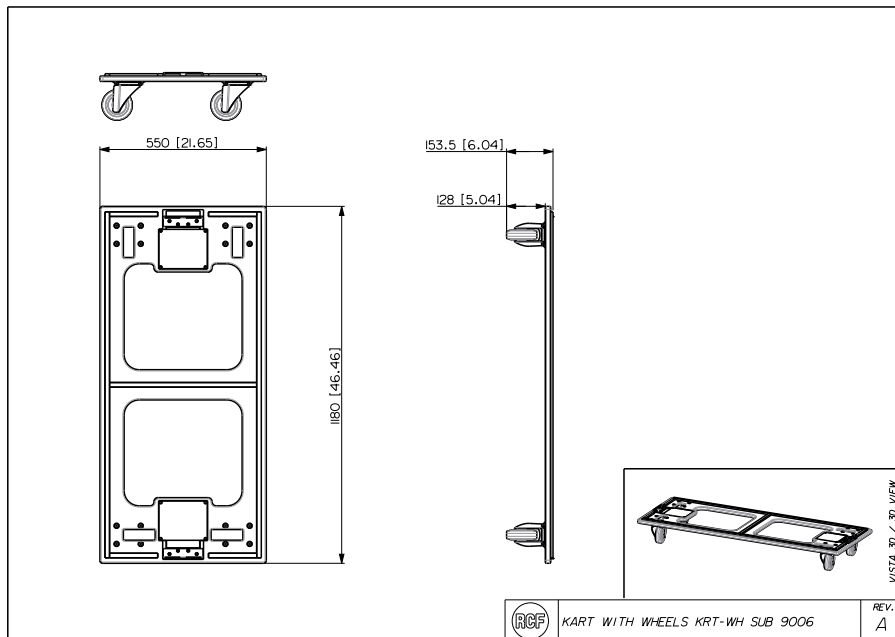

KRT-WH SUB 9006

KART

Description Detachable front wheel board including 4 x 100 mm yellow wheels

Standard compliance Safety agency CE compliant
Size / Weight Weight 9.2 kg / 20.28 lbs
Physical specifications Color Black

Line Art 2D

Part Number 13360361 KRT-WH SUB 9006 Black EAN 8024530013769