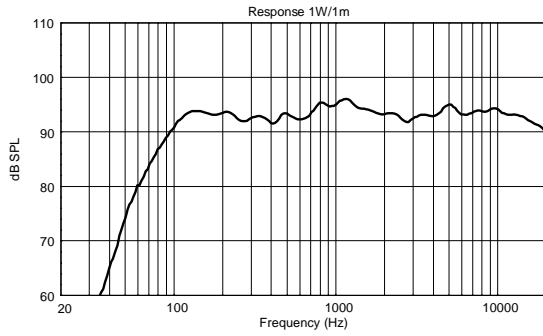

M 801

TWO-WAY PASSIVE SPEAKER

ACOUSTIC MEASUREMENTS

M 801

TWO-WAY PASSIVE SPEAKER

ACOUSTIC MEASUREMENTS

M 801

TWO-WAY PASSIVE SPEAKER

ACOUSTIC MEASUREMENTS