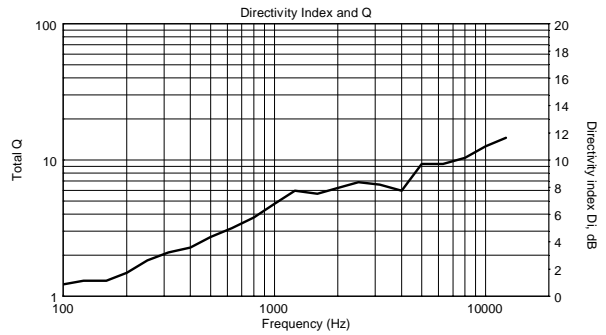

M 801

TWO-WAY PASSIVE SPEAKER

ACOUSTIC MEASUREMENTS

M 801

TWO-WAY PASSIVE SPEAKER

ACOUSTIC MEASUREMENTS

M 801

TWO-WAY PASSIVE SPEAKER

ACOUSTIC MEASUREMENTS