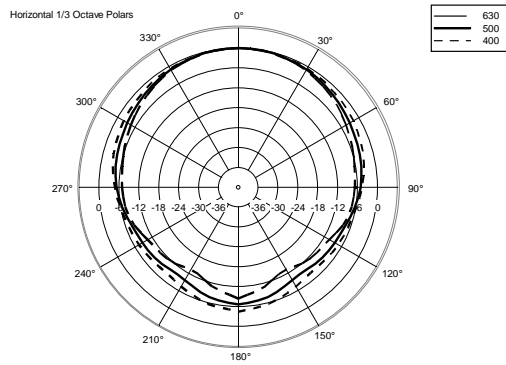

M 801

TWO-WAY PASSIVE SPEAKER

ACOUSTIC MEASUREMENTS

M 801

TWO-WAY PASSIVE SPEAKER

ACOUSTIC MEASUREMENTS

M 801

TWO-WAY PASSIVE SPEAKER

ACOUSTIC MEASUREMENTS