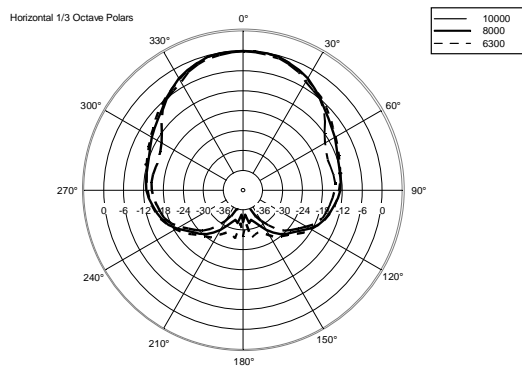

M 801

TWO-WAY PASSIVE SPEAKER

ACOUSTIC MEASUREMENTS

M 801

TWO-WAY PASSIVE SPEAKER

ACOUSTIC MEASUREMENTS

M 801

TWO-WAY PASSIVE SPEAKER

ACOUSTIC MEASUREMENTS