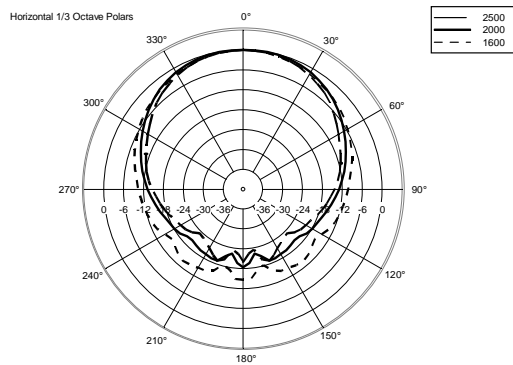

M 801

TWO-WAY PASSIVE SPEAKER

ACOUSTIC MEASUREMENTS

M 801

TWO-WAY PASSIVE SPEAKER

ACOUSTIC MEASUREMENTS

M 801

TWO-WAY PASSIVE SPEAKER

ACOUSTIC MEASUREMENTS