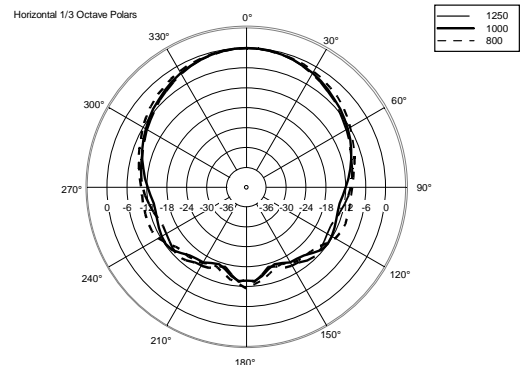

M 801

TWO-WAY PASSIVE SPEAKER

ACOUSTIC MEASUREMENTS

M 801

TWO-WAY PASSIVE SPEAKER

ACOUSTIC MEASUREMENTS

M 801

TWO-WAY PASSIVE SPEAKER

ACOUSTIC MEASUREMENTS