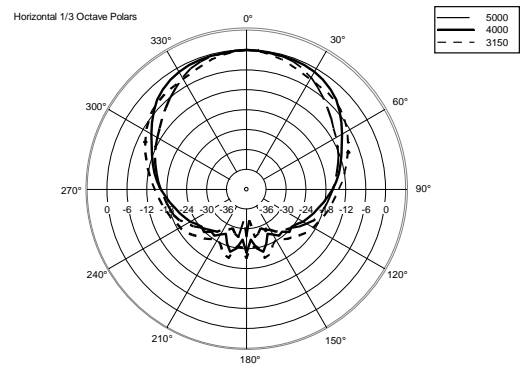

M 801

TWO-WAY PASSIVE SPEAKER

ACOUSTIC MEASUREMENTS

M 801

TWO-WAY PASSIVE SPEAKER

ACOUSTIC MEASUREMENTS

M 801

TWO-WAY PASSIVE SPEAKER

ACOUSTIC MEASUREMENTS