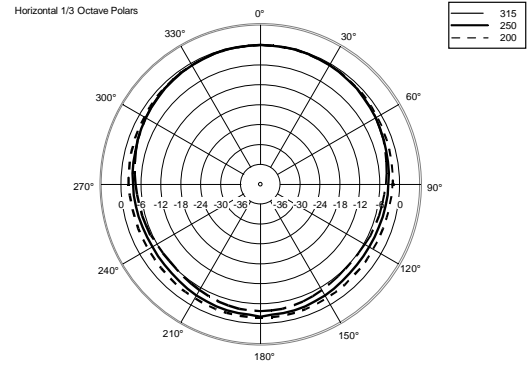

M 801

TWO-WAY PASSIVE SPEAKER

ACOUSTIC MEASUREMENTS

M 801

TWO-WAY PASSIVE SPEAKER

ACOUSTIC MEASUREMENTS

M 801

TWO-WAY PASSIVE SPEAKER

ACOUSTIC MEASUREMENTS