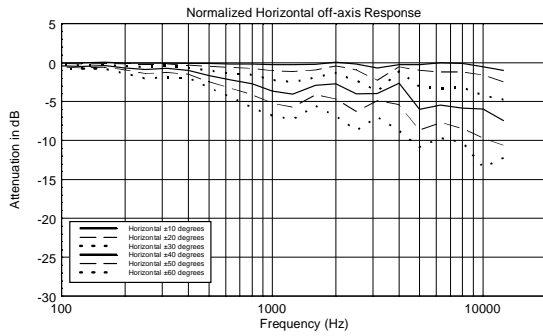

M 801

TWO-WAY PASSIVE SPEAKER

ACOUSTIC MEASUREMENTS

M 801

TWO-WAY PASSIVE SPEAKER

ACOUSTIC MEASUREMENTS

M 801

TWO-WAY PASSIVE SPEAKER

ACOUSTIC MEASUREMENTS