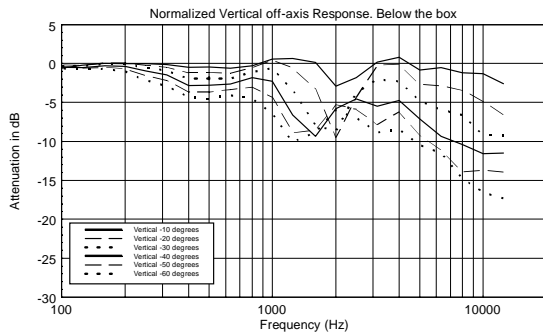

M 801

TWO-WAY PASSIVE SPEAKER

ACOUSTIC MEASUREMENTS

M 801

TWO-WAY PASSIVE SPEAKER

ACOUSTIC MEASUREMENTS

M 801

TWO-WAY PASSIVE SPEAKER

ACOUSTIC MEASUREMENTS