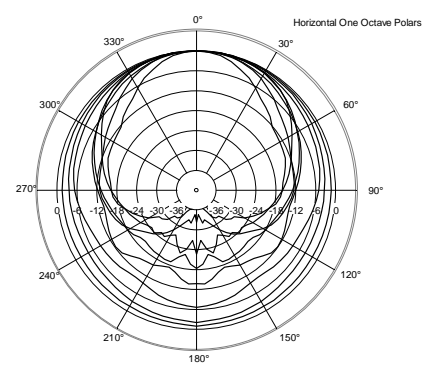

M 801

TWO-WAY PASSIVE SPEAKER

ACOUSTIC MEASUREMENTS

M 801

TWO-WAY PASSIVE SPEAKER

ACOUSTIC MEASUREMENTS

M 801

TWO-WAY PASSIVE SPEAKER

ACOUSTIC MEASUREMENTS