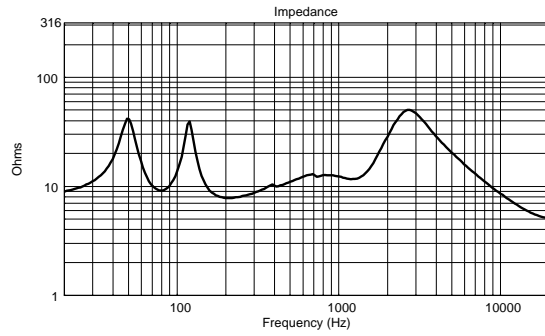

M 801

TWO-WAY PASSIVE SPEAKER

ACOUSTIC MEASUREMENTS

M 801

TWO-WAY PASSIVE SPEAKER

ACOUSTIC MEASUREMENTS

M 801

TWO-WAY PASSIVE SPEAKER

ACOUSTIC MEASUREMENTS