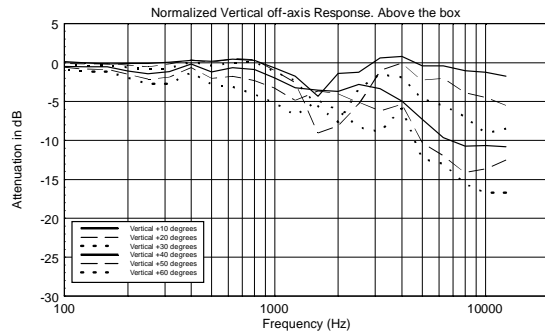

M 801

TWO-WAY PASSIVE SPEAKER

ACOUSTIC MEASUREMENTS

M 801

TWO-WAY PASSIVE SPEAKER

ACOUSTIC MEASUREMENTS

M 801

TWO-WAY PASSIVE SPEAKER

ACOUSTIC MEASUREMENTS