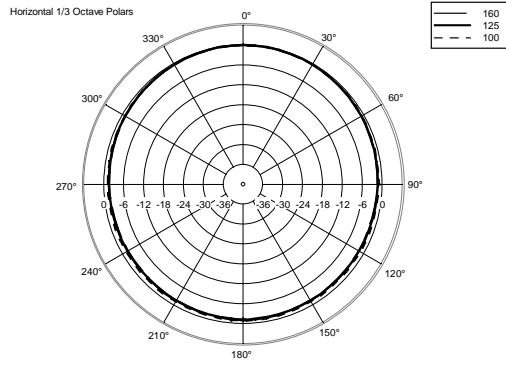

M 801

TWO-WAY PASSIVE SPEAKER

ACOUSTIC MEASUREMENTS

M 801

TWO-WAY PASSIVE SPEAKER

ACOUSTIC MEASUREMENTS

M 801

TWO-WAY PASSIVE SPEAKER

ACOUSTIC MEASUREMENTS