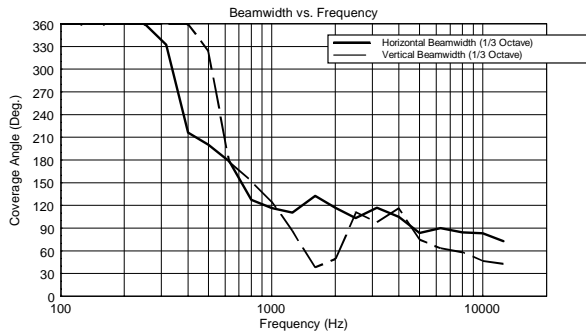

M 801

TWO-WAY PASSIVE SPEAKER

ACOUSTIC MEASUREMENTS

M 801

TWO-WAY PASSIVE SPEAKER

ACOUSTIC MEASUREMENTS

M 801

TWO-WAY PASSIVE SPEAKER

ACOUSTIC MEASUREMENTS