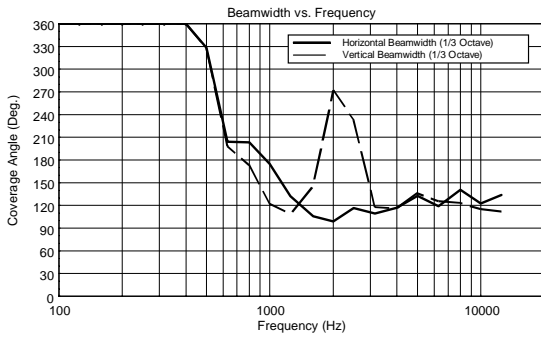

MR 50T

PAIR OF TWO-WAY SPEAKERS WITH LINE TRANSFORMER

ACOUSTIC MEASUREMENTS

MR 50T

PAIR OF TWO-WAY SPEAKERS WITH LINE TRANSFORMER

ACOUSTIC MEASUREMENTS

MR 50T

PAIR OF TWO-WAY SPEAKERS WITH LINE TRANSFORMER

ACOUSTIC MEASUREMENTS