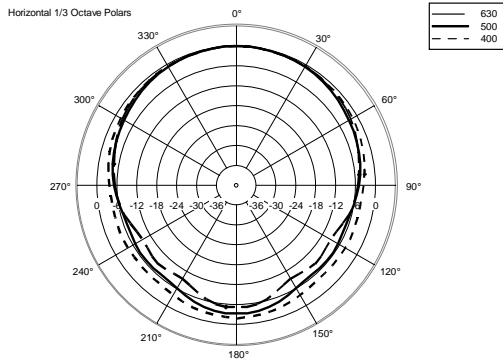

MR 50T

PAIR OF TWO-WAY SPEAKERS WITH LINE TRANSFORMER

ACOUSTIC MEASUREMENTS

MR 50T

PAIR OF TWO-WAY SPEAKERS WITH LINE TRANSFORMER

ACOUSTIC MEASUREMENTS

MR 50T

PAIR OF TWO-WAY SPEAKERS WITH LINE TRANSFORMER

ACOUSTIC MEASUREMENTS