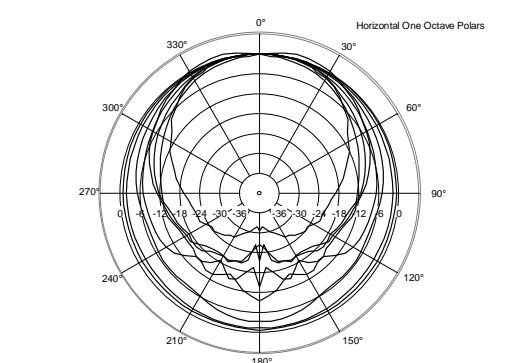

MR 50T

PAIR OF TWO-WAY SPEAKERS WITH LINE TRANSFORMER

ACOUSTIC MEASUREMENTS

MR 50T

PAIR OF TWO-WAY SPEAKERS WITH LINE TRANSFORMER

ACOUSTIC MEASUREMENTS

MR 50T

PAIR OF TWO-WAY SPEAKERS WITH LINE TRANSFORMER

ACOUSTIC MEASUREMENTS