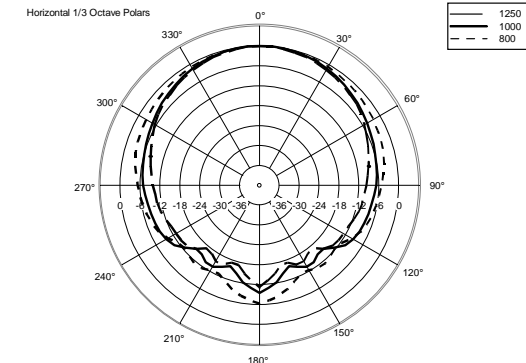

MR 50T

PAIR OF TWO-WAY SPEAKERS WITH LINE TRANSFORMER

ACOUSTIC MEASUREMENTS

MR 50T

PAIR OF TWO-WAY SPEAKERS WITH LINE TRANSFORMER

ACOUSTIC MEASUREMENTS

MR 50T

PAIR OF TWO-WAY SPEAKERS WITH LINE TRANSFORMER

ACOUSTIC MEASUREMENTS