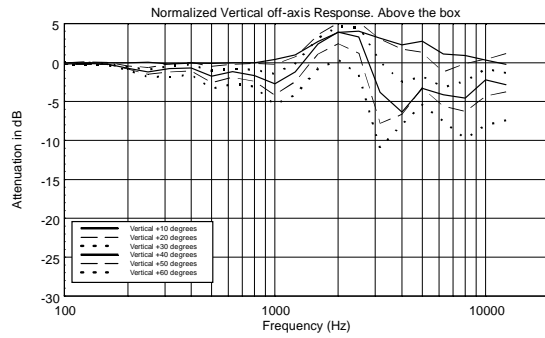

MR 50T

PAIR OF TWO-WAY SPEAKERS WITH LINE TRANSFORMER

ACOUSTIC MEASUREMENTS

MR 50T

PAIR OF TWO-WAY SPEAKERS WITH LINE TRANSFORMER

ACOUSTIC MEASUREMENTS

MR 50T

PAIR OF TWO-WAY SPEAKERS WITH LINE TRANSFORMER

ACOUSTIC MEASUREMENTS