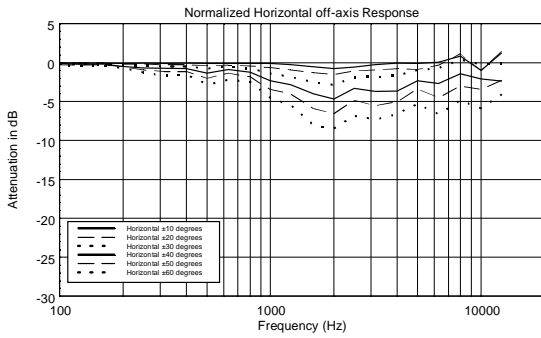

MR 50T

PAIR OF TWO-WAY SPEAKERS WITH LINE TRANSFORMER

ACOUSTIC MEASUREMENTS

MR 50T

PAIR OF TWO-WAY SPEAKERS WITH LINE TRANSFORMER

ACOUSTIC MEASUREMENTS

MR 50T

PAIR OF TWO-WAY SPEAKERS WITH LINE TRANSFORMER

ACOUSTIC MEASUREMENTS