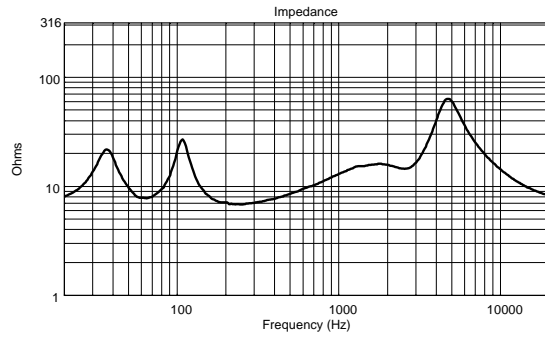

MR 50T

PAIR OF TWO-WAY SPEAKERS WITH LINE TRANSFORMER

ACOUSTIC MEASUREMENTS

MR 50T

PAIR OF TWO-WAY SPEAKERS WITH LINE TRANSFORMER

ACOUSTIC MEASUREMENTS

MR 50T

PAIR OF TWO-WAY SPEAKERS WITH LINE TRANSFORMER

ACOUSTIC MEASUREMENTS