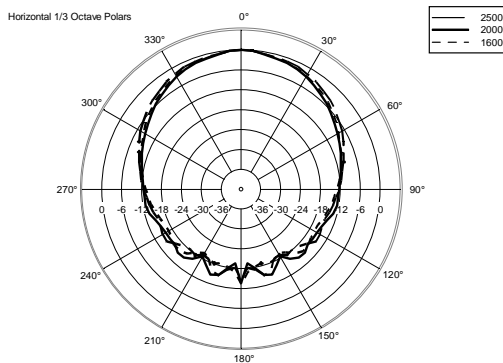

MR 50T

PAIR OF TWO-WAY SPEAKERS WITH LINE TRANSFORMER

ACOUSTIC MEASUREMENTS

MR 50T

PAIR OF TWO-WAY SPEAKERS WITH LINE TRANSFORMER

ACOUSTIC MEASUREMENTS

MR 50T

PAIR OF TWO-WAY SPEAKERS WITH LINE TRANSFORMER

ACOUSTIC MEASUREMENTS