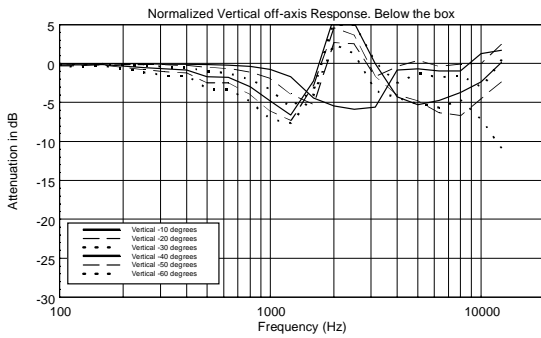

MR 50T

PAIR OF TWO-WAY SPEAKERS WITH LINE TRANSFORMER

ACOUSTIC MEASUREMENTS

MR 50T

PAIR OF TWO-WAY SPEAKERS WITH LINE TRANSFORMER

ACOUSTIC MEASUREMENTS

MR 50T

PAIR OF TWO-WAY SPEAKERS WITH LINE TRANSFORMER

ACOUSTIC MEASUREMENTS