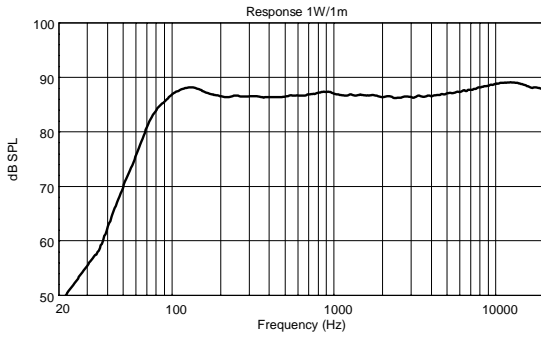

MR 50T

PAIR OF TWO-WAY SPEAKERS WITH LINE TRANSFORMER

ACOUSTIC MEASUREMENTS

MR 50T

PAIR OF TWO-WAY SPEAKERS WITH LINE TRANSFORMER

ACOUSTIC MEASUREMENTS

MR 50T

PAIR OF TWO-WAY SPEAKERS WITH LINE TRANSFORMER

ACOUSTIC MEASUREMENTS