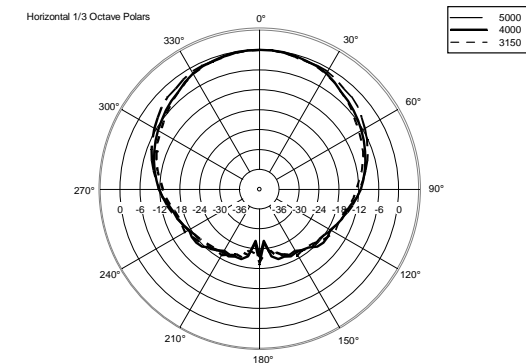

MR 50T

PAIR OF TWO-WAY SPEAKERS WITH LINE TRANSFORMER

ACOUSTIC MEASUREMENTS

MR 50T

PAIR OF TWO-WAY SPEAKERS WITH LINE TRANSFORMER

ACOUSTIC MEASUREMENTS

MR 50T

PAIR OF TWO-WAY SPEAKERS WITH LINE TRANSFORMER

ACOUSTIC MEASUREMENTS