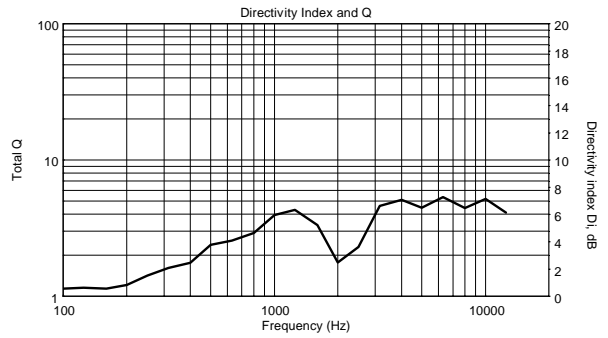

MR 50T

PAIR OF TWO-WAY SPEAKERS WITH LINE TRANSFORMER

ACOUSTIC MEASUREMENTS

MR 50T

PAIR OF TWO-WAY SPEAKERS WITH LINE TRANSFORMER

ACOUSTIC MEASUREMENTS

MR 50T

PAIR OF TWO-WAY SPEAKERS WITH LINE TRANSFORMER

ACOUSTIC MEASUREMENTS