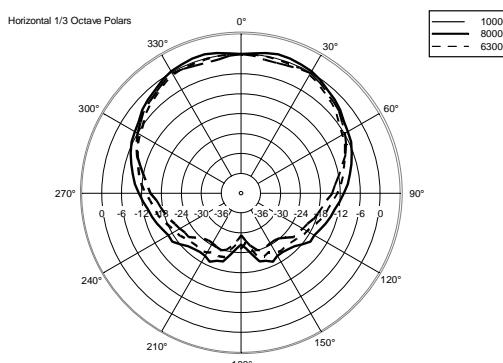

MR 50T

PAIR OF TWO-WAY SPEAKERS WITH LINE TRANSFORMER

ACOUSTIC MEASUREMENTS

MR 50T

PAIR OF TWO-WAY SPEAKERS WITH LINE TRANSFORMER

ACOUSTIC MEASUREMENTS

MR 50T

PAIR OF TWO-WAY SPEAKERS WITH LINE TRANSFORMER

ACOUSTIC MEASUREMENTS