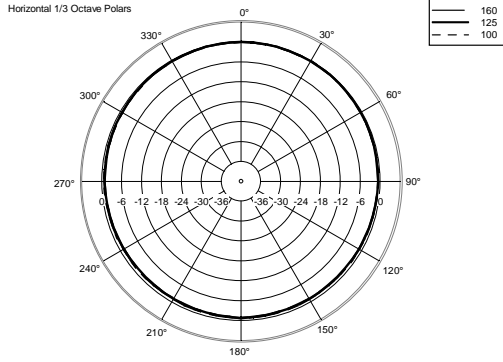

MR 50T

PAIR OF TWO-WAY SPEAKERS WITH LINE TRANSFORMER

ACOUSTIC MEASUREMENTS

MR 50T

PAIR OF TWO-WAY SPEAKERS WITH LINE TRANSFORMER

ACOUSTIC MEASUREMENTS

MR 50T

PAIR OF TWO-WAY SPEAKERS WITH LINE TRANSFORMER

ACOUSTIC MEASUREMENTS