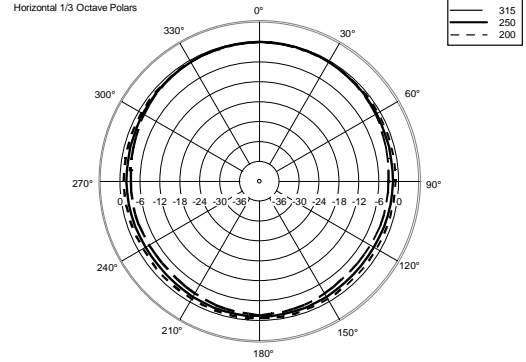

MR 50T

PAIR OF TWO-WAY SPEAKERS WITH LINE TRANSFORMER

ACOUSTIC MEASUREMENTS

MR 50T

PAIR OF TWO-WAY SPEAKERS WITH LINE TRANSFORMER

ACOUSTIC MEASUREMENTS

MR 50T

PAIR OF TWO-WAY SPEAKERS WITH LINE TRANSFORMER

ACOUSTIC MEASUREMENTS