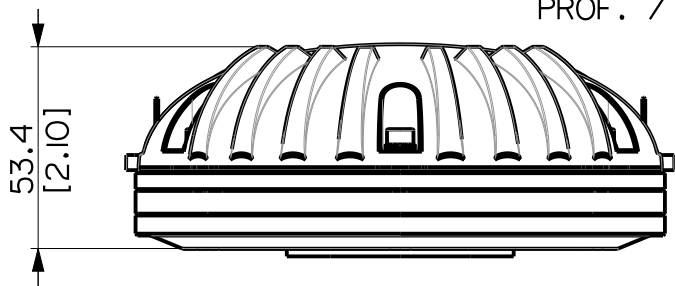

M6 N°4 FORI/HOLES
PROF. / DEPTH 9

VISTA 3D / 3D VIEW

C.DRIVER ND940 8 OHM

REV.
A