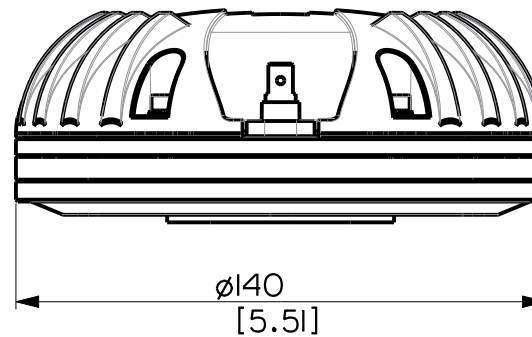

M6 N°4 FORI/HOLES
PROF. / DEPTH 9

VISTA 3D / 3D VIEW

C.DRIVER ND940 8 OHM

REV.
A