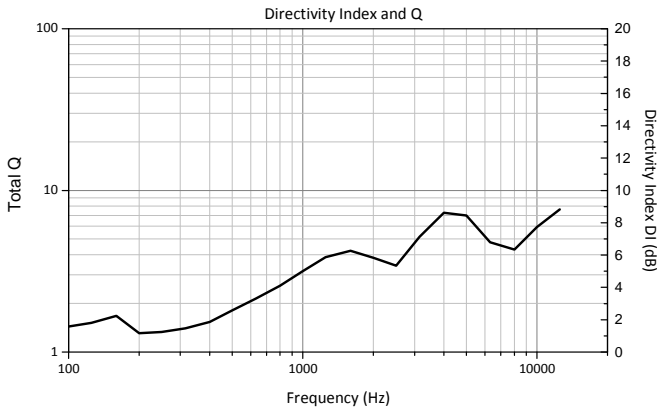

NXL 14-A

COMPACT ACTIVE POINT SOURCE SPEAKER

ACOUSTIC MEASUREMENTS

NXL 14-A

COMPACT ACTIVE POINT SOURCE SPEAKER

ACOUSTIC MEASUREMENTS

NXL 14-A

COMPACT ACTIVE POINT SOURCE SPEAKER

ACOUSTIC MEASUREMENTS