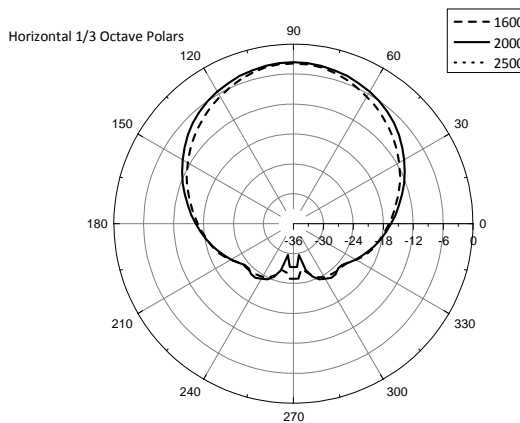

NXL 14-A

COMPACT ACTIVE POINT SOURCE SPEAKER

ACOUSTIC MEASUREMENTS

NXL 14-A

COMPACT ACTIVE POINT SOURCE SPEAKER

ACOUSTIC MEASUREMENTS

NXL 14-A

COMPACT ACTIVE POINT SOURCE SPEAKER

ACOUSTIC MEASUREMENTS