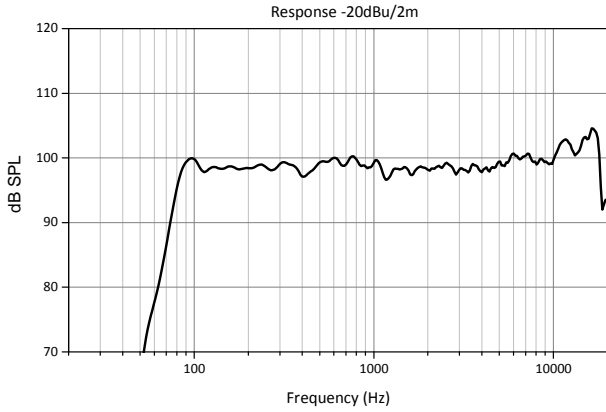

NXL 14-A

COMPACT ACTIVE POINT SOURCE SPEAKER

ACOUSTIC MEASUREMENTS

NXL 14-A

COMPACT ACTIVE POINT SOURCE SPEAKER

ACOUSTIC MEASUREMENTS

NXL 14-A

COMPACT ACTIVE POINT SOURCE SPEAKER

ACOUSTIC MEASUREMENTS