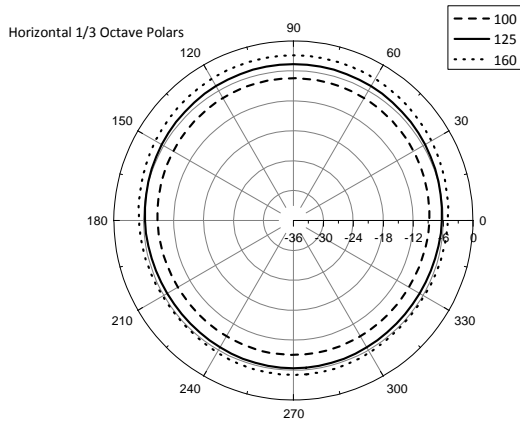

NXL 14-A

COMPACT ACTIVE POINT SOURCE SPEAKER

ACOUSTIC MEASUREMENTS

NXL 14-A

COMPACT ACTIVE POINT SOURCE SPEAKER

ACOUSTIC MEASUREMENTS

NXL 14-A

COMPACT ACTIVE POINT SOURCE SPEAKER

ACOUSTIC MEASUREMENTS