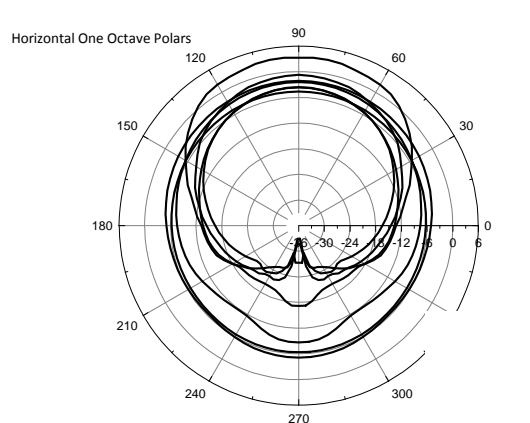

NXL 14-A

COMPACT ACTIVE POINT SOURCE SPEAKER

ACOUSTIC MEASUREMENTS

NXL 14-A

COMPACT ACTIVE POINT SOURCE SPEAKER

ACOUSTIC MEASUREMENTS

NXL 14-A

COMPACT ACTIVE POINT SOURCE SPEAKER

ACOUSTIC MEASUREMENTS