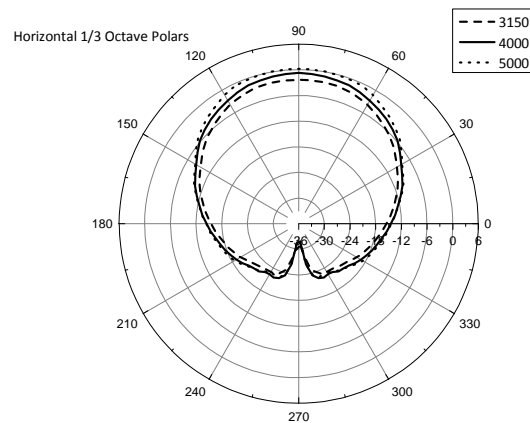

NXL 14-A

COMPACT ACTIVE POINT SOURCE SPEAKER

ACOUSTIC MEASUREMENTS

NXL 14-A

COMPACT ACTIVE POINT SOURCE SPEAKER

ACOUSTIC MEASUREMENTS

NXL 14-A

COMPACT ACTIVE POINT SOURCE SPEAKER

ACOUSTIC MEASUREMENTS