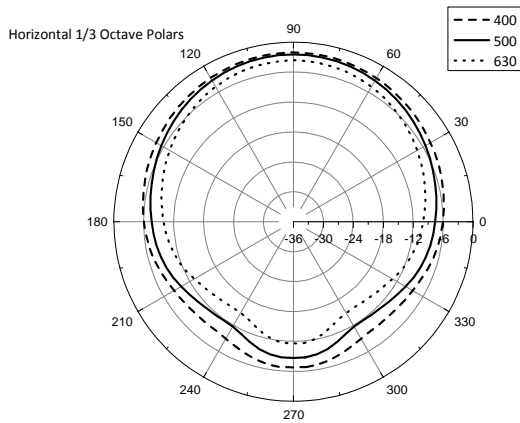

NXL 14-A

COMPACT ACTIVE POINT SOURCE SPEAKER

ACOUSTIC MEASUREMENTS

NXL 14-A

COMPACT ACTIVE POINT SOURCE SPEAKER

ACOUSTIC MEASUREMENTS

NXL 14-A

COMPACT ACTIVE POINT SOURCE SPEAKER

ACOUSTIC MEASUREMENTS