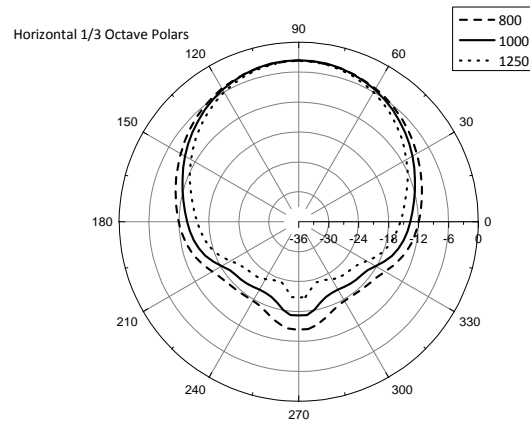

NXL 14-A

COMPACT ACTIVE POINT SOURCE SPEAKER

ACOUSTIC MEASUREMENTS

NXL 14-A

COMPACT ACTIVE POINT SOURCE SPEAKER

ACOUSTIC MEASUREMENTS

NXL 14-A

COMPACT ACTIVE POINT SOURCE SPEAKER

ACOUSTIC MEASUREMENTS