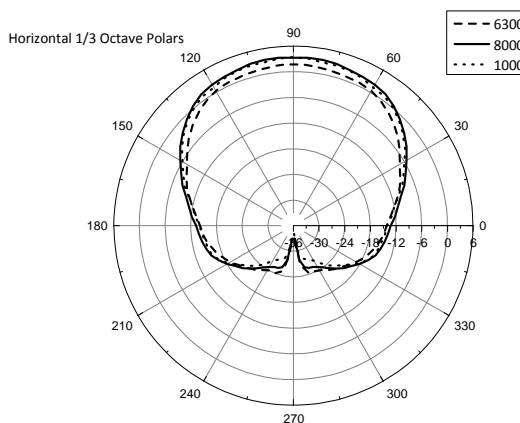

NXL 14-A

COMPACT ACTIVE POINT SOURCE SPEAKER

ACOUSTIC MEASUREMENTS

NXL 14-A

COMPACT ACTIVE POINT SOURCE SPEAKER

ACOUSTIC MEASUREMENTS

NXL 14-A

COMPACT ACTIVE POINT SOURCE SPEAKER

ACOUSTIC MEASUREMENTS