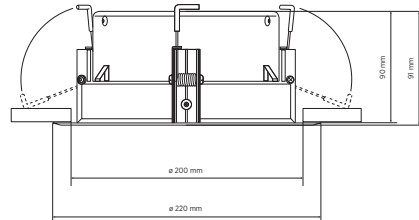

PL 68EN

CEILING SPEAKER WITH FIRE DOME

Line Art 2D

TECHNICAL SPECIFICATIONS

Acoustical specifications

Frequency Response (-10dB)	230 Hz ÷ 20000 Hz
Max SPL @ 1m	102 dB
Max SPL @ 4m	90 dB
Coverage angle	126°
System Sensitivity	94 dB
System Sensitivity 1W @ 4m	82 dB

Power section

Amplification	Full Range
Power Handling	6 W
Peak Power Handling	24 W PEAK
Protections	Thermal fuse
Recommended Amplifiers	DXT 3000, DXT 4000, DXT 7000

Transducers

Fullrange	1 x 6.0"

Input/Output section

Input connectors	Ceramic screw terminals
Output connectors	Ceramic screw terminals
Constant Voltage Transformer	100 V
Power selection 1	6 W - 1667 ohm
Power selection 2	3 W - 3333 ohm
Power selection 3	1.5 W - 6667 ohm

Standard compliance

Safety agency	CE compliant
EN54-24 certified	Yes
CPR number	1488-CPR-0486/W

Physical specifications

Cabinet/Case Material	Metal
Hardware	Steel back cover
Grille	Steel
Color	White - RAL 9003
Height	91 mm / 3.58 inches
Recessed Depth	90 mm / 3.54 inches
Diameter	220 mm / 8.66 inches
Cut out diameter	200 mm / 7.87 inches
Weight	1.12 kg / 2.47 lbs