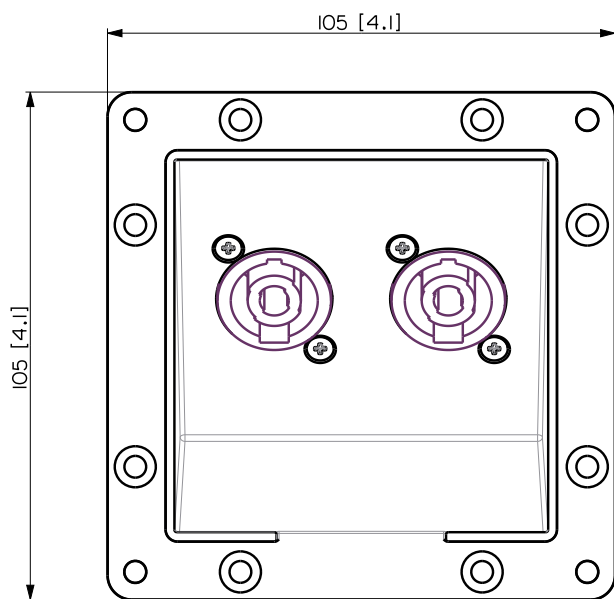

PNL IN-OUT SPEAKON

SPEAKON IN-OUT CONNECTOR OPTIONAL PANEL

DESCRIPTION

PNL IN-OUT is an optional panel that allows to switch from EUROBLOCK to SpeakON input / output connectors. This can be done easily thanks to the single connector on the back.

FEATURES

- COMPACT M and SUB SERIES approved original accessory.
- Made of shock resistant ABS.
- Colour black RAL 9005.

**TECHNICAL SPECIFICATIONS**

General specifications	Input / output connectors:	SpeakON
Standard compliance	Safety agency:	CE compliant
Physical specifications	Cabinet/Case Material:	Plastic
	Color:	Black - RAL 9005
Size	Height:	105 mm / 4.13 inches
	Width:	105 mm / 4.13 inches
	Depth:	63 mm / 2.48 inches
	Weight:	0.1 kg / 0.22 lbs
Shipping information	Package Height:	90 mm / 3.54 inches
	Package Width:	137 mm / 5.39 inches
	Package Depth:	125 mm / 4.92 inches
	Package Weight:	0.15 kg / 0.33 lbs

PART NUMBER

- **12399062**

PNL IN-OUT SPEAKON

EAN 8024530018733

VISTA 3D / 3D VIEW

	PANEL PNL IN-OUT SPEAKON COMPACT M	REV. A
--	------------------------------------	-----------