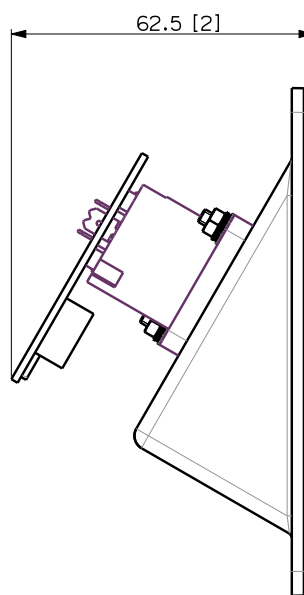

PNL IN-OUT SPEAKON

SPEAKON IN-OUT CONNECTOR OPTIONAL PANEL

DESCRIPTION

PNL IN-OUT is an optional panel that allows to switch from EUROBLOCK to SpeakON input / output connectors. This can be done easily thanks to the single connector on the back.

FEATURES

- COMPACT M and SUB SERIES approved original accessory.
- Made of shock resistant ABS.
- Colour black RAL 9005.

**TECHNICAL SPECIFICATIONS**

General specifications	Input / output connectors:	SpeakON
Standard compliance	Safety agency:	CE compliant
Physical specifications	Cabinet/Case Material:	Plastic
	Color:	Black - RAL 9005
Size	Height:	105 mm / 4.13 inches
	Width:	105 mm / 4.13 inches
	Depth:	63 mm / 2.48 inches
	Weight:	0.1 kg / 0.22 lbs
Shipping information	Package Height:	90 mm / 3.54 inches
	Package Width:	137 mm / 5.39 inches
	Package Depth:	125 mm / 4.92 inches
	Package Weight:	0.15 kg / 0.33 lbs

PART NUMBER

- **12399062**

PNL IN-OUT SPEAKON

EAN 8024530018733

VISTA 3D / 3D VIEW

	PANEL PNL IN-OUT SPEAKON COMPACT M	REV. A
--	------------------------------------	-----------