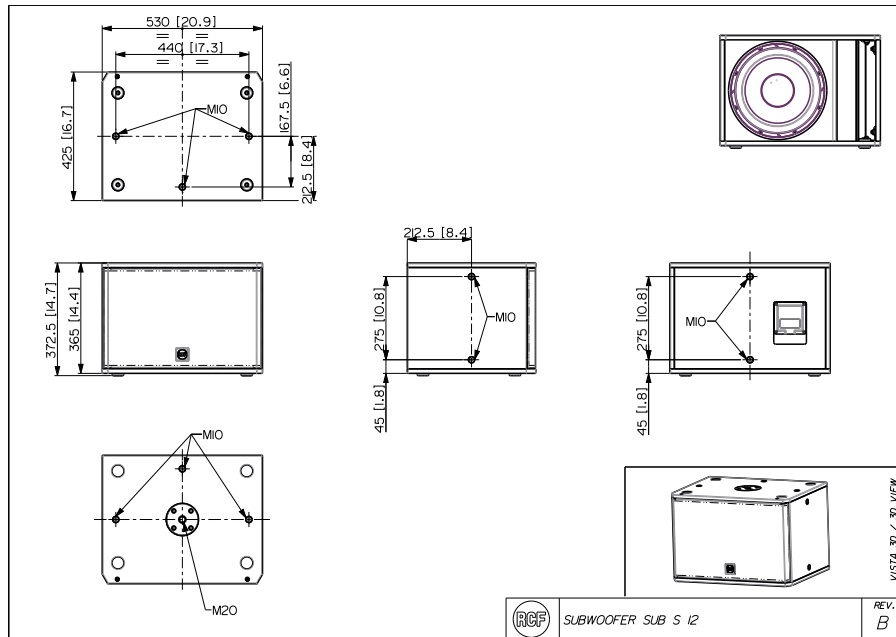

S 12

BASS REFLEX SUBWOOFER

Line Art 2D

Acoustical specifications

TECHNICAL SPECIFICATIONS

Frequency Response (-10dB)
Max SPL @ 1m
System Sensitivity

40 Hz ÷ 200 Hz
125 dB
93 dB

Power section

Amplification
Nominal Impedance
Power Handling
Peak Power Handling
Recommended Amplifiers

Full Range
8 ohm
400 W RMS
1600 W PEAK
DMA 162, DMA 162P, DMA 504, IPS 1.5K, IPS 2.5K, QPS 6.0K

Transducers

Woofer

1 x 12", 2.5" v.c

Input/Output section

Input connectors
Output connectors

Euroblock
Euroblock

Standard compliance

Safety agency

CE compliant

Physical specifications

Cabinet/Case Material
Hardware
Pole mount/Cap
Grille
Color

Plywood
12 x M10
M20 thread
Steel with clothing
Black

Size

Height
Width
Depth
Weight

373 mm / 14.69 inches
530 mm / 20.87 inches
425 mm / 16.73 inches
24.6 kg / 54.23 lbs

Upgrade Kits

ACCESSORIES

CONNECTION PANELS

12399063 PNL IN-OUT AMPHENOL
12399062 PNL IN-OUT SPEAKON

Black EAN 8024530020149
Black - RAL 9005 EAN 8024530018733