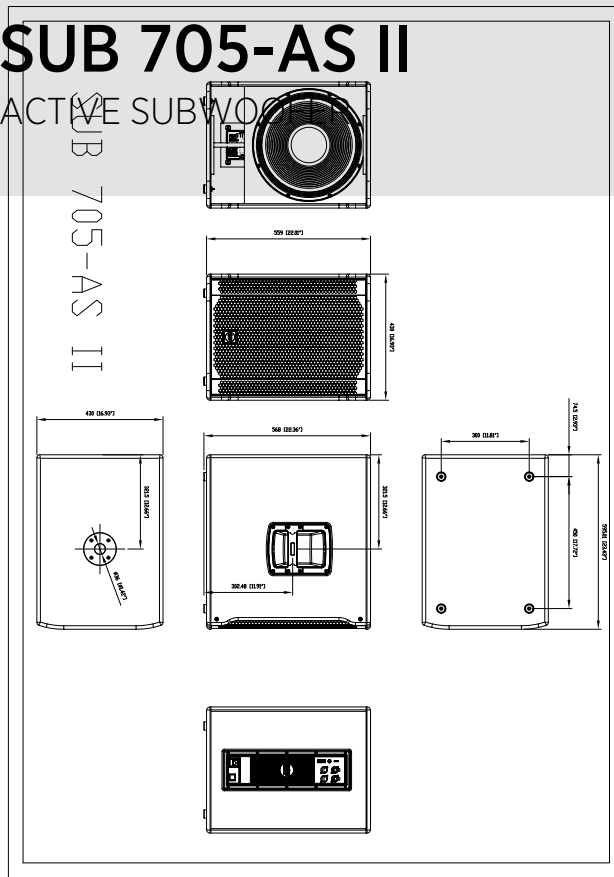

SUB 705-AS II

ACTIVE SUBWOOFER

Description

The SUB 705-AS II is a compact and powerful bass reflex subwoofer. It is equipped with a 15" high power woofer with 3" voice coil, powered by a 1400 Watt digital amplifier in a robust plywood housing with deep and punchy tuning for a powerful bass. Thanks to the built-in digital stereo crossover (DSP) with adjustable crossover frequency, it can be easily and quickly set up with a satellite speaker. The SUB 705-AS II easily combines with 12" and 15", ideal for RCF ART and D-Line Series.

Line Art 2D

TECHNICAL SPECIFICATIONS

Acoustical specifications	Frequency Response	40 Hz ÷ 120 Hz
	Max SPL @ 1m	131 dB
Transducers	Woofer	15", 3.0" v.c
Input/Output section	Input signal	bal/unbal
	Input connectors	XLR
	Output connectors	XLR
	Input sensitivity	-2 dBu/+4 dBu
Processor section	Hi-Pass Frequencies	110 Hz
	Low-Pass Frequencies	80 Hz
	Protections	Thermal, RMS
	Limiter	Soft Limiter
	Controls	Volume, EQ, Phase, Xover
Power section	Total Power	1400 W Peak, 700 W RMS
	Low frequencies	1400 W Peak, 700 W RMS
	Cooling	Convection
	Connections	VDE
Standard compliance	Safety agency	CE compliant
Physical specifications	Cabinet/Case Material	Baltic birch plywood
	Handles	2 side
	Pole mount/Cap	Yes
	Color	Black
Size	Height	568 mm / 22.36 inches
	Width	430 mm / 16.93 inches
	Depth	595 mm / 23.43 inches
	Weight	28 kg / 82.89 lbs