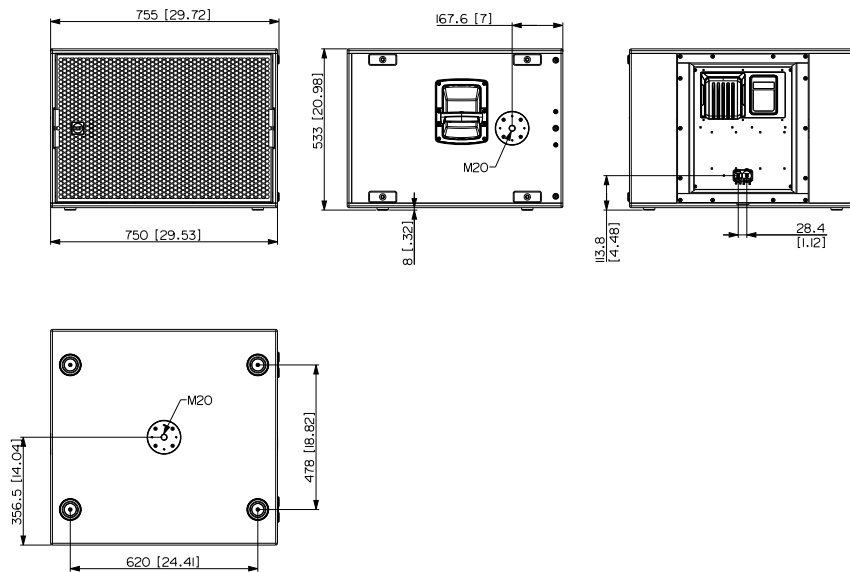

SUB 9019-AS

HIGH POWER 19" ACTIVE SUBWOOFER

Line Art 2D

TECHNICAL SPECIFICATIONS

Acoustical specifications	Frequency Response	30 Hz - 200 Hz
	Max SPL @ 1m	138 dB
Transducers	Woofers	1 x 19" neo, 4.0" v.c
Input/Output section	Input signal	bal/unbal
	Input connectors	XLR, RDNet Ethercon
	Output connectors	XLR, RDNet Ethercon
	Input sensitivity	-2 dBu/+4 dBu
Processor section	Protections	Thermal
	Limiter	Soft Limiter
	Controls	MUTE, VOL, PRESETS, RDTAP
	RDNet	Onboard
Power section	Total Power	4000 W Peak
	Cooling	Convection/Forced
	Connections	Powercon TRUE1 TOP IN/OUT
Standard compliance	Safety agency	CE compliant
Physical specifications	Cabinet/Case Material	Plywood
	Hardware	2 x M20 pole mount accessories
	Handles	1 handle per side
	Pole mount/Cap	M20 thread
	Grille	Steel with clothing
	Color	Black