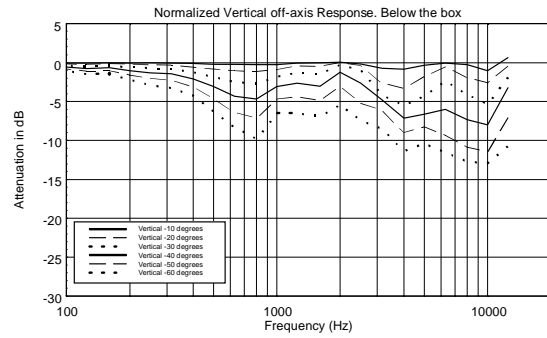

TT 20-CXA

ACTIVE TWO-WAY HIGH DEFINITION MONITOR

ACOUSTIC MEASUREMENTS

TT 20-CXA

ACTIVE TWO-WAY HIGH DEFINITION MONITOR

ACOUSTIC MEASUREMENTS

TT 20-CXA

ACTIVE TWO-WAY HIGH DEFINITION MONITOR

ACOUSTIC MEASUREMENTS