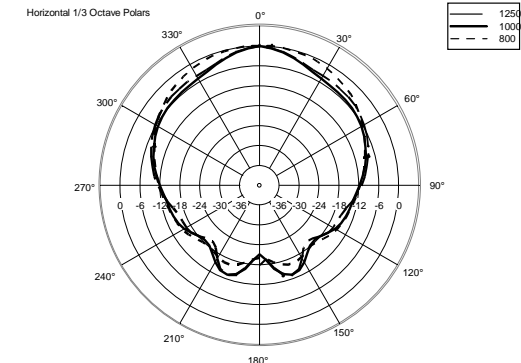

TT 20-CXA

ACTIVE TWO-WAY HIGH DEFINITION MONITOR

ACOUSTIC MEASUREMENTS

TT 20-CXA

ACTIVE TWO-WAY HIGH DEFINITION MONITOR

ACOUSTIC MEASUREMENTS

TT 20-CXA

ACTIVE TWO-WAY HIGH DEFINITION MONITOR

ACOUSTIC MEASUREMENTS