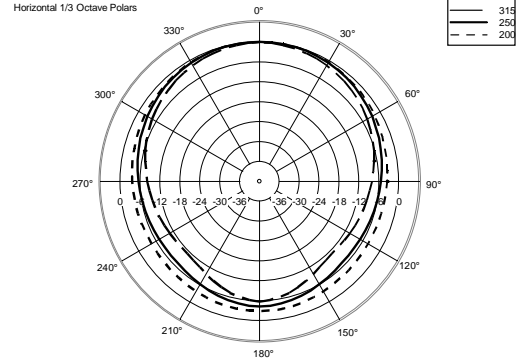

TT 20-CXA

ACTIVE TWO-WAY HIGH DEFINITION MONITOR

ACOUSTIC MEASUREMENTS

TT 20-CXA

ACTIVE TWO-WAY HIGH DEFINITION MONITOR

ACOUSTIC MEASUREMENTS

TT 20-CXA

ACTIVE TWO-WAY HIGH DEFINITION MONITOR

ACOUSTIC MEASUREMENTS