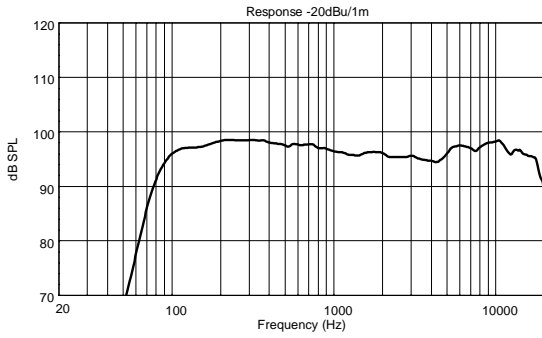

TT 20-CXA

ACTIVE TWO-WAY HIGH DEFINITION MONITOR

ACOUSTIC MEASUREMENTS

TT 20-CXA

ACTIVE TWO-WAY HIGH DEFINITION MONITOR

ACOUSTIC MEASUREMENTS

TT 20-CXA

ACTIVE TWO-WAY HIGH DEFINITION MONITOR

ACOUSTIC MEASUREMENTS