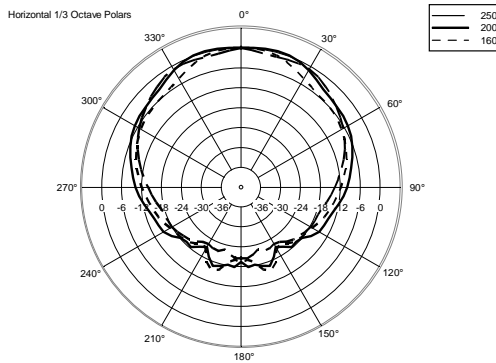

TT 20-CXA

ACTIVE TWO-WAY HIGH DEFINITION MONITOR

ACOUSTIC MEASUREMENTS

TT 20-CXA

ACTIVE TWO-WAY HIGH DEFINITION MONITOR

ACOUSTIC MEASUREMENTS

TT 20-CXA

ACTIVE TWO-WAY HIGH DEFINITION MONITOR

ACOUSTIC MEASUREMENTS