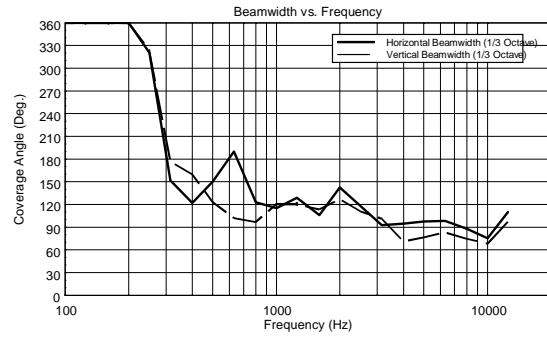

TT 20-CXA

ACTIVE TWO-WAY HIGH DEFINITION MONITOR

ACOUSTIC MEASUREMENTS

TT 20-CXA

ACTIVE TWO-WAY HIGH DEFINITION MONITOR

ACOUSTIC MEASUREMENTS

TT 20-CXA

ACTIVE TWO-WAY HIGH DEFINITION MONITOR

ACOUSTIC MEASUREMENTS