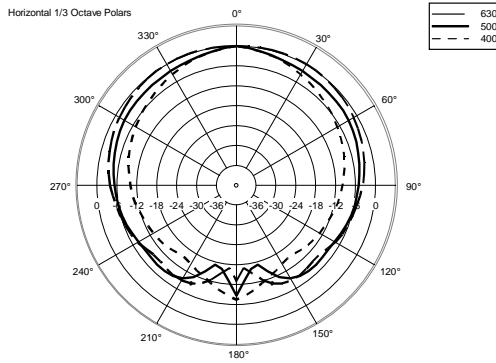

TT 20-CXA

ACTIVE TWO-WAY HIGH DEFINITION MONITOR

ACOUSTIC MEASUREMENTS

TT 20-CXA

ACTIVE TWO-WAY HIGH DEFINITION MONITOR

ACOUSTIC MEASUREMENTS

TT 20-CXA

ACTIVE TWO-WAY HIGH DEFINITION MONITOR

ACOUSTIC MEASUREMENTS