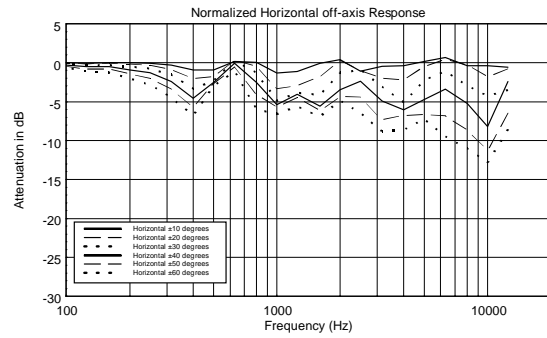

TT 20-CXA

ACTIVE TWO-WAY HIGH DEFINITION MONITOR

ACOUSTIC MEASUREMENTS

TT 20-CXA

ACTIVE TWO-WAY HIGH DEFINITION MONITOR

ACOUSTIC MEASUREMENTS

TT 20-CXA

ACTIVE TWO-WAY HIGH DEFINITION MONITOR

ACOUSTIC MEASUREMENTS