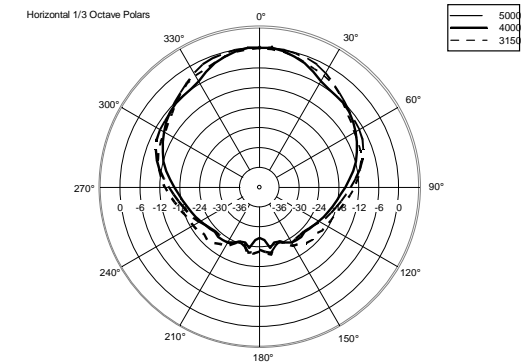

TT 20-CXA

ACTIVE TWO-WAY HIGH DEFINITION MONITOR

ACOUSTIC MEASUREMENTS

TT 20-CXA

ACTIVE TWO-WAY HIGH DEFINITION MONITOR

ACOUSTIC MEASUREMENTS

TT 20-CXA

ACTIVE TWO-WAY HIGH DEFINITION MONITOR

ACOUSTIC MEASUREMENTS