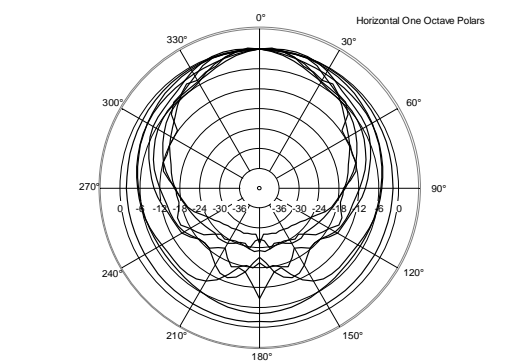

TT 20-CXA

ACTIVE TWO-WAY HIGH DEFINITION MONITOR

ACOUSTIC MEASUREMENTS

TT 20-CXA

ACTIVE TWO-WAY HIGH DEFINITION MONITOR

ACOUSTIC MEASUREMENTS

TT 20-CXA

ACTIVE TWO-WAY HIGH DEFINITION MONITOR

ACOUSTIC MEASUREMENTS