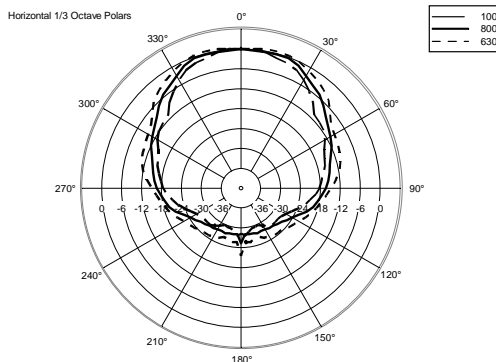

TT 20-CXA

ACTIVE TWO-WAY HIGH DEFINITION MONITOR

ACOUSTIC MEASUREMENTS

TT 20-CXA

ACTIVE TWO-WAY HIGH DEFINITION MONITOR

ACOUSTIC MEASUREMENTS

TT 20-CXA

ACTIVE TWO-WAY HIGH DEFINITION MONITOR

ACOUSTIC MEASUREMENTS