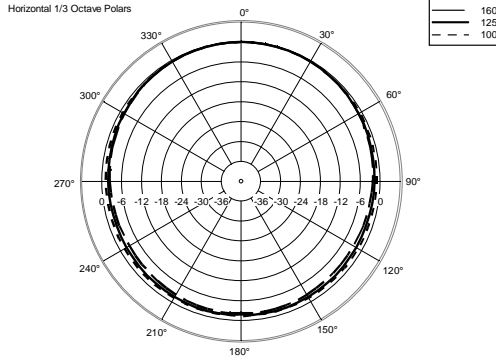

TT 20-CXA

ACTIVE TWO-WAY HIGH DEFINITION MONITOR

ACOUSTIC MEASUREMENTS

TT 20-CXA

ACTIVE TWO-WAY HIGH DEFINITION MONITOR

ACOUSTIC MEASUREMENTS

TT 20-CXA

ACTIVE TWO-WAY HIGH DEFINITION MONITOR

ACOUSTIC MEASUREMENTS