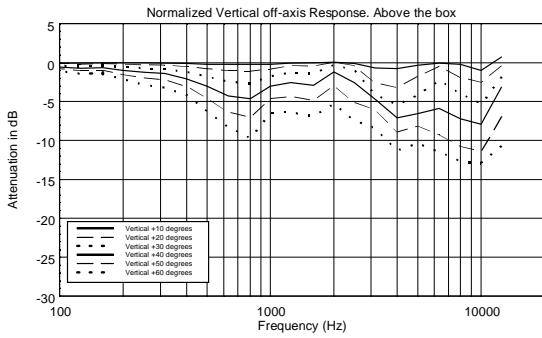

TT 20-CXA

ACTIVE TWO-WAY HIGH DEFINITION MONITOR

ACOUSTIC MEASUREMENTS

TT 20-CXA

ACTIVE TWO-WAY HIGH DEFINITION MONITOR

ACOUSTIC MEASUREMENTS

TT 20-CXA

ACTIVE TWO-WAY HIGH DEFINITION MONITOR

ACOUSTIC MEASUREMENTS