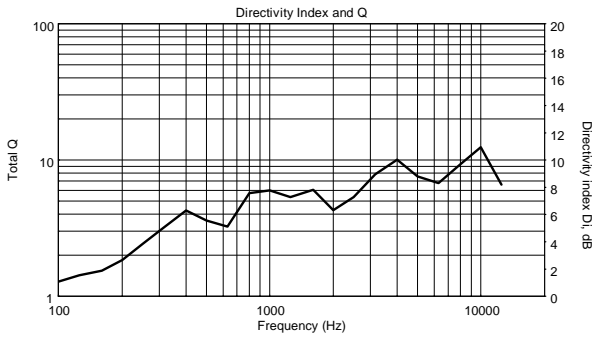

TT 20-CXA

ACTIVE TWO-WAY HIGH DEFINITION MONITOR

ACOUSTIC MEASUREMENTS

TT 20-CXA

ACTIVE TWO-WAY HIGH DEFINITION MONITOR

ACOUSTIC MEASUREMENTS

TT 20-CXA

ACTIVE TWO-WAY HIGH DEFINITION MONITOR

ACOUSTIC MEASUREMENTS