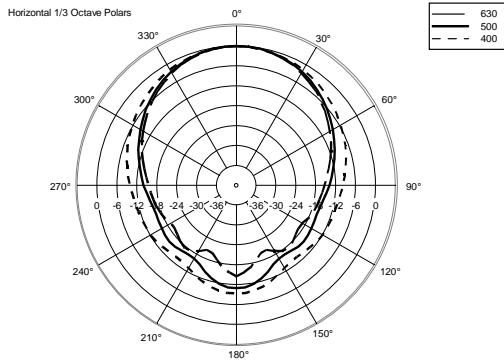

TT 25-A II

ACTIVE HIGH OUTPUT TWO-WAY SPEAKER

ACOUSTIC MEASUREMENTS

TT 25-A II

ACTIVE HIGH OUTPUT TWO-WAY SPEAKER

ACOUSTIC MEASUREMENTS

TT 25-A II

ACTIVE HIGH OUTPUT TWO-WAY SPEAKER

ACOUSTIC MEASUREMENTS