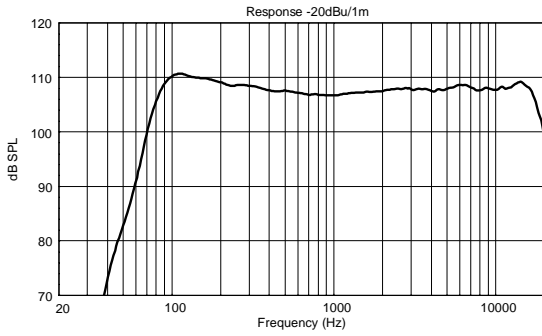

TT 25-A II

ACTIVE HIGH OUTPUT TWO-WAY SPEAKER

ACOUSTIC MEASUREMENTS

TT 25-A II

ACTIVE HIGH OUTPUT TWO-WAY SPEAKER

ACOUSTIC MEASUREMENTS

TT 25-A II

ACTIVE HIGH OUTPUT TWO-WAY SPEAKER

ACOUSTIC MEASUREMENTS