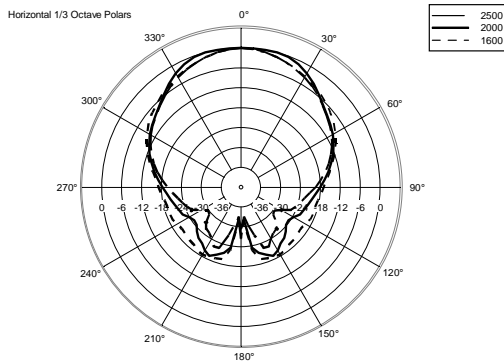

TT 25-A II

ACTIVE HIGH OUTPUT TWO-WAY SPEAKER

ACOUSTIC MEASUREMENTS

TT 25-A II

ACTIVE HIGH OUTPUT TWO-WAY SPEAKER

ACOUSTIC MEASUREMENTS

TT 25-A II

ACTIVE HIGH OUTPUT TWO-WAY SPEAKER

ACOUSTIC MEASUREMENTS