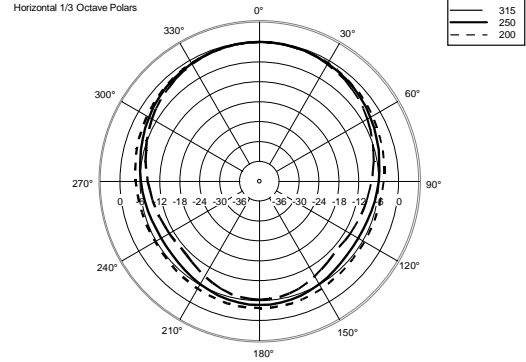

TT 25-A II

ACTIVE HIGH OUTPUT TWO-WAY SPEAKER

ACOUSTIC MEASUREMENTS

TT 25-A II

ACTIVE HIGH OUTPUT TWO-WAY SPEAKER

ACOUSTIC MEASUREMENTS

TT 25-A II

ACTIVE HIGH OUTPUT TWO-WAY SPEAKER

ACOUSTIC MEASUREMENTS