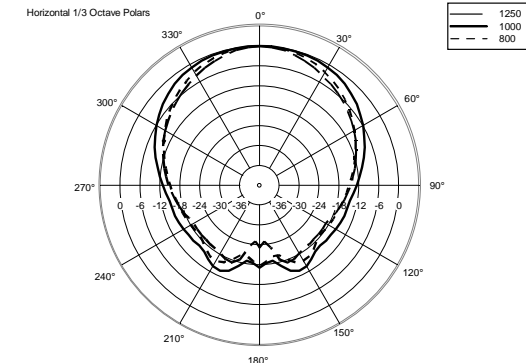

TT 25-A II

ACTIVE HIGH OUTPUT TWO-WAY SPEAKER

ACOUSTIC MEASUREMENTS

TT 25-A II

ACTIVE HIGH OUTPUT TWO-WAY SPEAKER

ACOUSTIC MEASUREMENTS

TT 25-A II

ACTIVE HIGH OUTPUT TWO-WAY SPEAKER

ACOUSTIC MEASUREMENTS