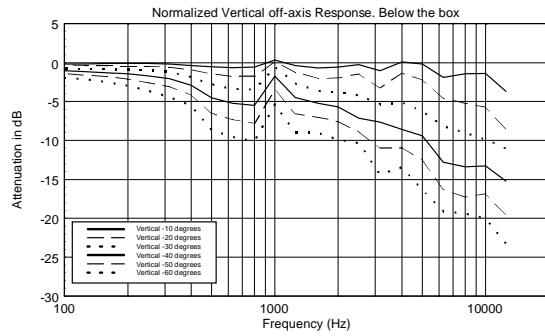

TT 25-A II

ACTIVE HIGH OUTPUT TWO-WAY SPEAKER

ACOUSTIC MEASUREMENTS

TT 25-A II

ACTIVE HIGH OUTPUT TWO-WAY SPEAKER

ACOUSTIC MEASUREMENTS

TT 25-A II

ACTIVE HIGH OUTPUT TWO-WAY SPEAKER

ACOUSTIC MEASUREMENTS