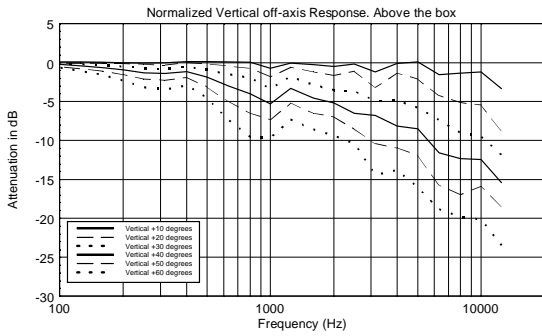

TT 25-A II

ACTIVE HIGH OUTPUT TWO-WAY SPEAKER

ACOUSTIC MEASUREMENTS

TT 25-A II

ACTIVE HIGH OUTPUT TWO-WAY SPEAKER

ACOUSTIC MEASUREMENTS

TT 25-A II

ACTIVE HIGH OUTPUT TWO-WAY SPEAKER

ACOUSTIC MEASUREMENTS