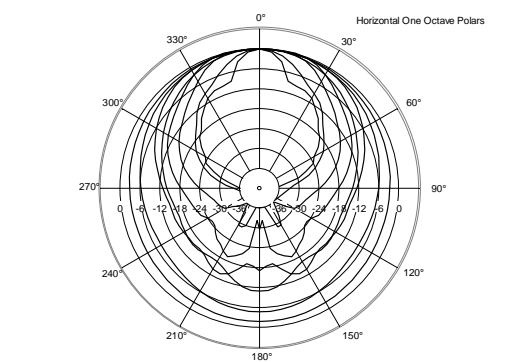

TT 25-A II

ACTIVE HIGH OUTPUT TWO-WAY SPEAKER

ACOUSTIC MEASUREMENTS

TT 25-A II

ACTIVE HIGH OUTPUT TWO-WAY SPEAKER

ACOUSTIC MEASUREMENTS

TT 25-A II

ACTIVE HIGH OUTPUT TWO-WAY SPEAKER

ACOUSTIC MEASUREMENTS