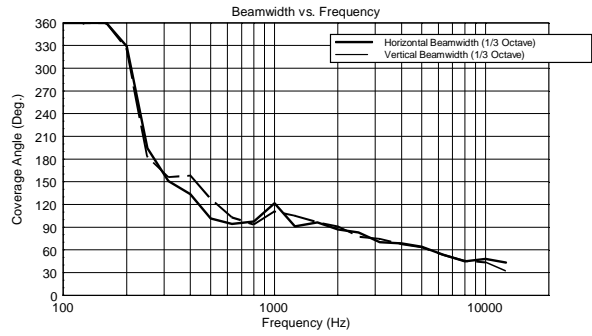

TT 25-A II

ACTIVE HIGH OUTPUT TWO-WAY SPEAKER

ACOUSTIC MEASUREMENTS

TT 25-A II

ACTIVE HIGH OUTPUT TWO-WAY SPEAKER

ACOUSTIC MEASUREMENTS

TT 25-A II

ACTIVE HIGH OUTPUT TWO-WAY SPEAKER

ACOUSTIC MEASUREMENTS