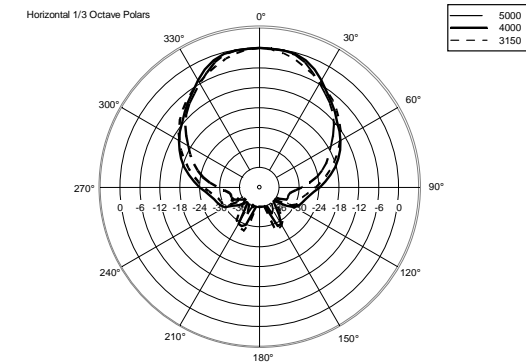

TT 25-A II

ACTIVE HIGH OUTPUT TWO-WAY SPEAKER

ACOUSTIC MEASUREMENTS

TT 25-A II

ACTIVE HIGH OUTPUT TWO-WAY SPEAKER

ACOUSTIC MEASUREMENTS

TT 25-A II

ACTIVE HIGH OUTPUT TWO-WAY SPEAKER

ACOUSTIC MEASUREMENTS