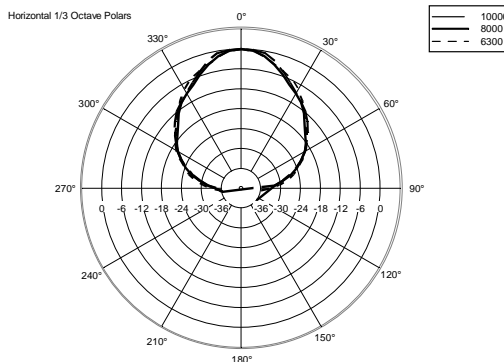

TT 25-A II

ACTIVE HIGH OUTPUT TWO-WAY SPEAKER

ACOUSTIC MEASUREMENTS

TT 25-A II

ACTIVE HIGH OUTPUT TWO-WAY SPEAKER

ACOUSTIC MEASUREMENTS

TT 25-A II

ACTIVE HIGH OUTPUT TWO-WAY SPEAKER

ACOUSTIC MEASUREMENTS