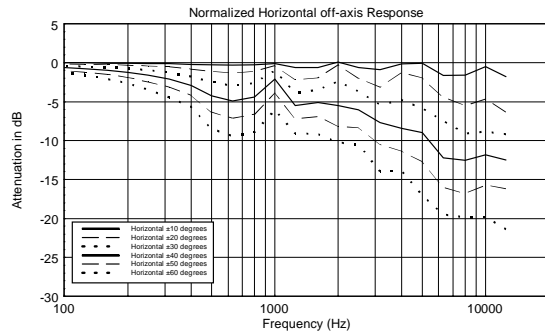

TT 25-A II

ACTIVE HIGH OUTPUT TWO-WAY SPEAKER

ACOUSTIC MEASUREMENTS

TT 25-A II

ACTIVE HIGH OUTPUT TWO-WAY SPEAKER

ACOUSTIC MEASUREMENTS

TT 25-A II

ACTIVE HIGH OUTPUT TWO-WAY SPEAKER

ACOUSTIC MEASUREMENTS