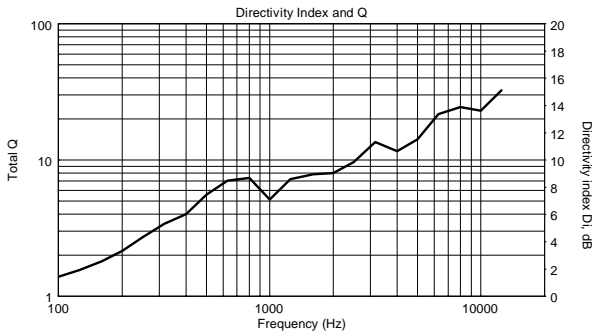

TT 25-A II

ACTIVE HIGH OUTPUT TWO-WAY SPEAKER

ACOUSTIC MEASUREMENTS

TT 25-A II

ACTIVE HIGH OUTPUT TWO-WAY SPEAKER

ACOUSTIC MEASUREMENTS

TT 25-A II

ACTIVE HIGH OUTPUT TWO-WAY SPEAKER

ACOUSTIC MEASUREMENTS