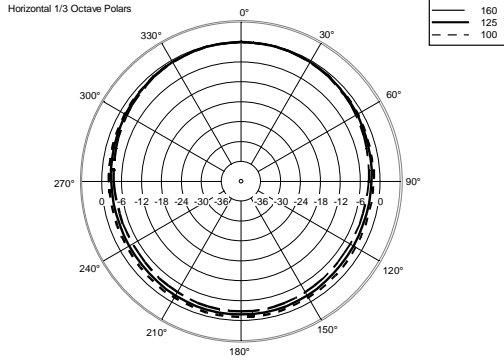

TT 25-A II

ACTIVE HIGH OUTPUT TWO-WAY SPEAKER

ACOUSTIC MEASUREMENTS

TT 25-A II

ACTIVE HIGH OUTPUT TWO-WAY SPEAKER

ACOUSTIC MEASUREMENTS

TT 25-A II

ACTIVE HIGH OUTPUT TWO-WAY SPEAKER

ACOUSTIC MEASUREMENTS