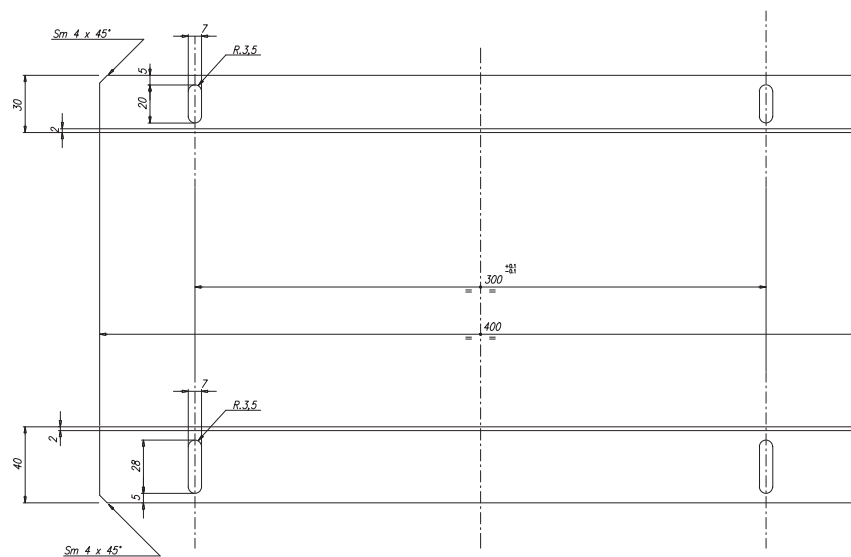

AR 1050

RACK LATERAL SUPPORT

Description 1 unit accessory for installation in RCF CR2600 series racks.

Standard compliance Safety agency CE compliant
Size / Weight Weight 0.85 kg / 1.87 lbs
Physical specifications Color Grey

Line Art 2D

Part Number 17360039 AR 1050

Grey

EAN 8024530016180

Technical Specifications

Products are continually improved. All specifications are therefore subject to change without notice.