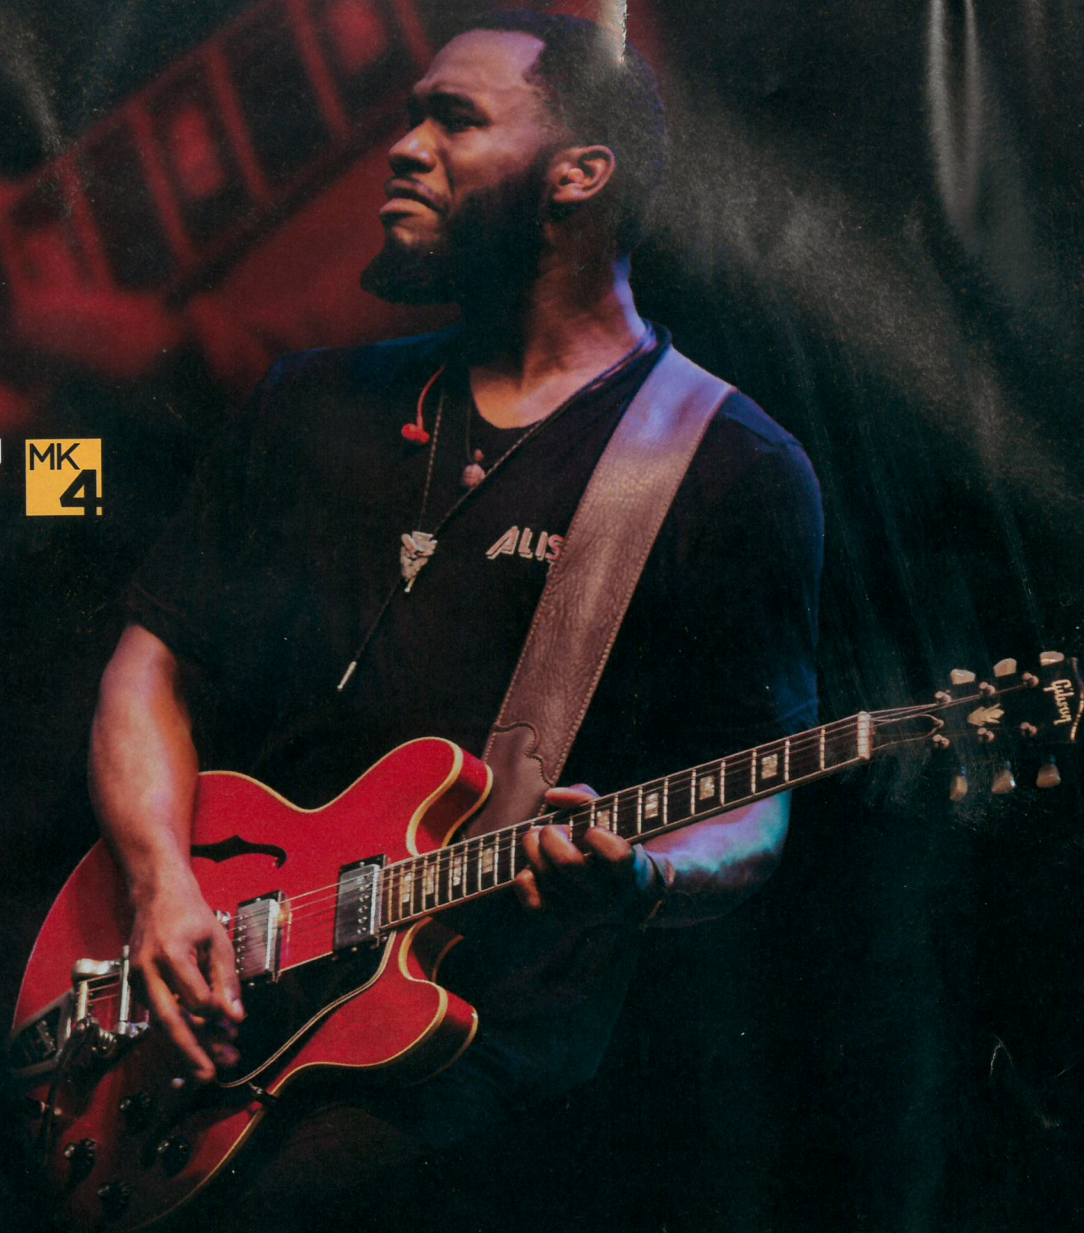

# 7 ART 7 MK 4

## THE NEXT GENERATION

The ART Series is the beating heart of RCF. These multiple purpose active speakers represent the finest example of audio design in a rugged composite cabinet, now in black. The ART 7 Mk4 Series is equipped with a new generation of 2-way Class-D fan-less amplifiers, high-powered woofers and the latest compression driver technology, plus a redesigned front grille.