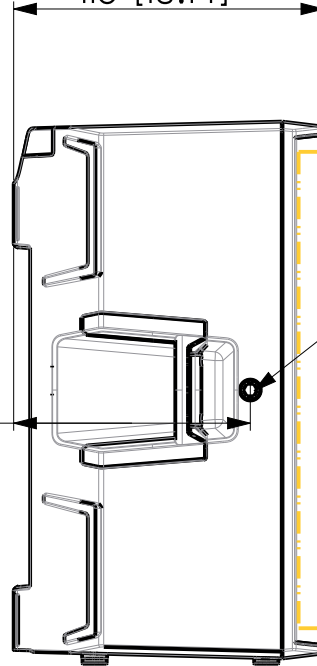

236.4 [9]

709.9 [28]

6.7 [2.26]

410 [16.14]

312.9 [12.3]

MIO

VISTA 3D / 3D VIEW

SPEAKER ART 915-A 220-240V