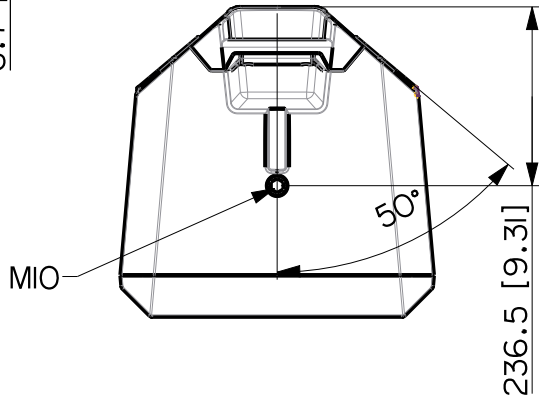

236.4 [9]

709.9 [28]

6.7 [2.26]

410 [16.14]

312.9 [12.3]

MIO

VISTA 3D / 3D VIEW

SPEAKER ART 915-A 220-240V