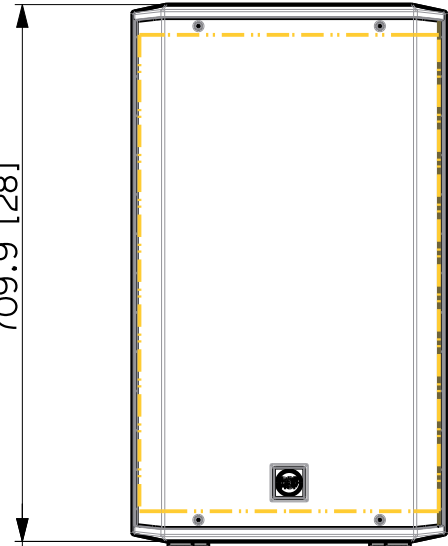

236.4 [9]

709.9 [28]

6.7 [2.26]

410 [16.14]

312.9 [12.3]

MIO

VISTA 3D / 3D VIEW

SPEAKER ART 915-A 220-240V