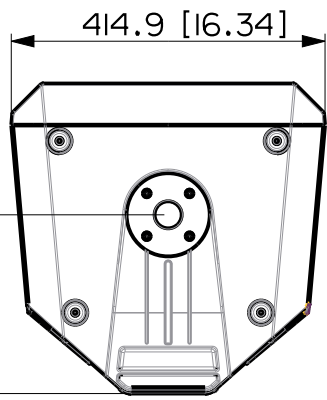

236.4 [9]

709.9 [28]

6.7 [2.26]

410 [16.14]

312.9 [12.3]

MIO

VISTA 3D / 3D VIEW

SPEAKER ART 915-A 220-240V