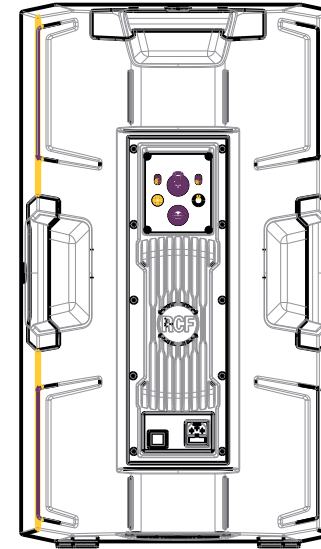

236.4 [9]

709.9 [28]

6.7 [2.26]

410 [16.14]

312.9 [12.3]

MIO

VISTA 3D / 3D VIEW

SPEAKER ART 915-A 220-240V