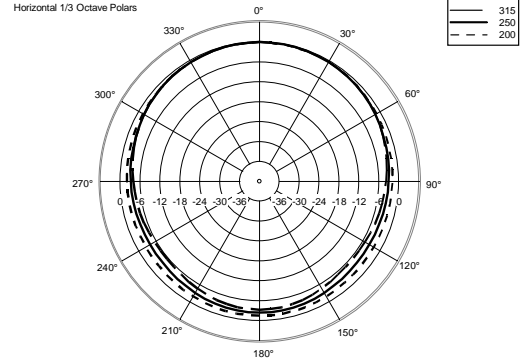

AYRA PRO6

PROFESSIONAL ACTIVE TWO-WAY STUDIO MONITORS

ACOUSTIC MEASUREMENTS

AYRA PRO6

PROFESSIONAL ACTIVE TWO-WAY STUDIO MONITORS

ACOUSTIC MEASUREMENTS

AYRA PRO6

PROFESSIONAL ACTIVE TWO-WAY STUDIO MONITORS

ACOUSTIC MEASUREMENTS