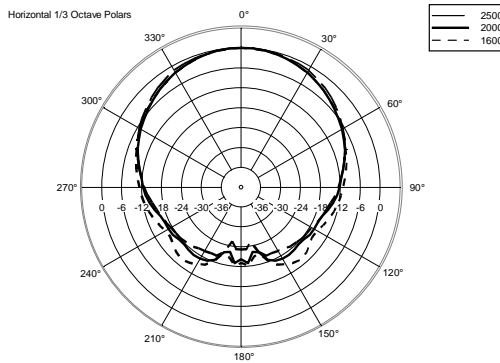

AYRA PRO6

PROFESSIONAL ACTIVE TWO-WAY STUDIO MONITORS

ACOUSTIC MEASUREMENTS

AYRA PRO6

PROFESSIONAL ACTIVE TWO-WAY STUDIO MONITORS

ACOUSTIC MEASUREMENTS

AYRA PRO6

PROFESSIONAL ACTIVE TWO-WAY STUDIO MONITORS

ACOUSTIC MEASUREMENTS