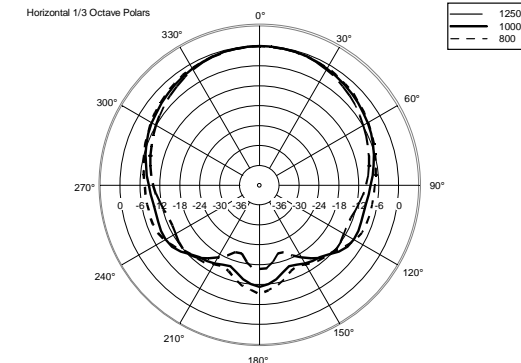

AYRA PRO6

PROFESSIONAL ACTIVE TWO-WAY STUDIO MONITORS

ACOUSTIC MEASUREMENTS

AYRA PRO6

PROFESSIONAL ACTIVE TWO-WAY STUDIO MONITORS

ACOUSTIC MEASUREMENTS

AYRA PRO6

PROFESSIONAL ACTIVE TWO-WAY STUDIO MONITORS

ACOUSTIC MEASUREMENTS