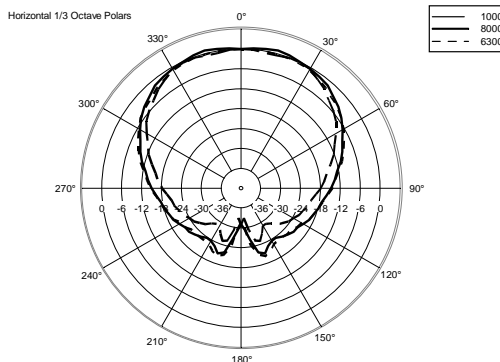

AYRA PRO6

PROFESSIONAL ACTIVE TWO-WAY STUDIO MONITORS

ACOUSTIC MEASUREMENTS

AYRA PRO6

PROFESSIONAL ACTIVE TWO-WAY STUDIO MONITORS

ACOUSTIC MEASUREMENTS

AYRA PRO6

PROFESSIONAL ACTIVE TWO-WAY STUDIO MONITORS

ACOUSTIC MEASUREMENTS