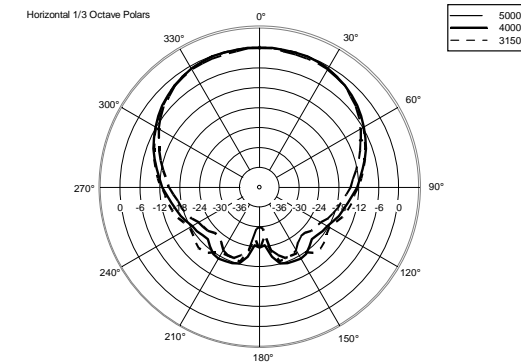

AYRA PRO6

PROFESSIONAL ACTIVE TWO-WAY STUDIO MONITORS

ACOUSTIC MEASUREMENTS

AYRA PRO6

PROFESSIONAL ACTIVE TWO-WAY STUDIO MONITORS

ACOUSTIC MEASUREMENTS

AYRA PRO6

PROFESSIONAL ACTIVE TWO-WAY STUDIO MONITORS

ACOUSTIC MEASUREMENTS