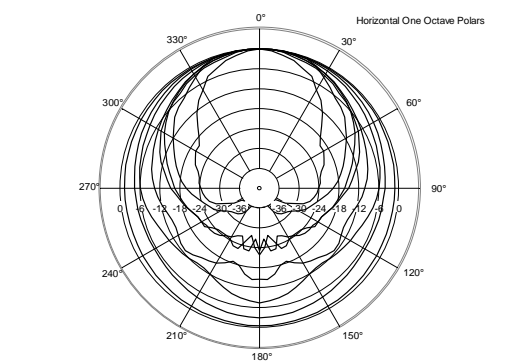

C 3110-96

TWO-WAY PASSIVE SPEAKER

ACOUSTIC MEASUREMENTS

C 3110-96

TWO-WAY PASSIVE SPEAKER

ACOUSTIC MEASUREMENTS

C 3110-96

TWO-WAY PASSIVE SPEAKER

ACOUSTIC MEASUREMENTS