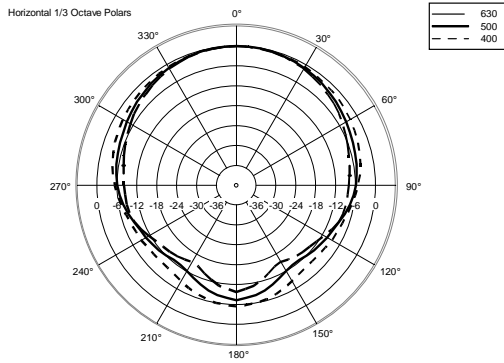

C 3110-96

TWO-WAY PASSIVE SPEAKER

ACOUSTIC MEASUREMENTS

C 3110-96

TWO-WAY PASSIVE SPEAKER

ACOUSTIC MEASUREMENTS

C 3110-96

TWO-WAY PASSIVE SPEAKER

ACOUSTIC MEASUREMENTS