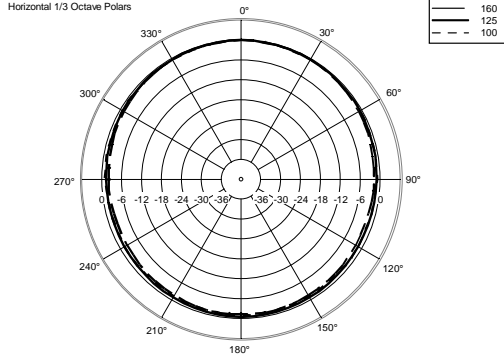

C 3110-96

TWO-WAY PASSIVE SPEAKER

ACOUSTIC MEASUREMENTS

C 3110-96

TWO-WAY PASSIVE SPEAKER

ACOUSTIC MEASUREMENTS

C 3110-96

TWO-WAY PASSIVE SPEAKER

ACOUSTIC MEASUREMENTS