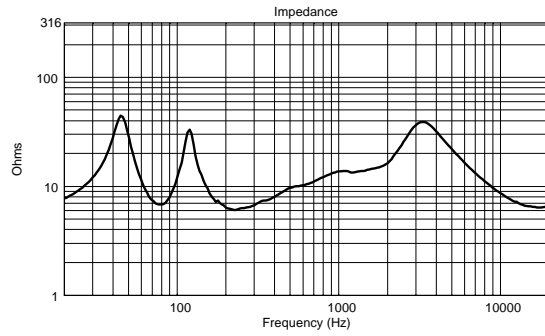

C 3110-96

TWO-WAY PASSIVE SPEAKER

ACOUSTIC MEASUREMENTS

C 3110-96

TWO-WAY PASSIVE SPEAKER

ACOUSTIC MEASUREMENTS

C 3110-96

TWO-WAY PASSIVE SPEAKER

ACOUSTIC MEASUREMENTS