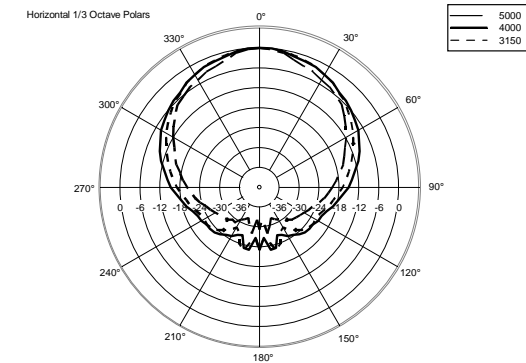

C 3110-96

TWO-WAY PASSIVE SPEAKER

ACOUSTIC MEASUREMENTS

C 3110-96

TWO-WAY PASSIVE SPEAKER

ACOUSTIC MEASUREMENTS

C 3110-96

TWO-WAY PASSIVE SPEAKER

ACOUSTIC MEASUREMENTS