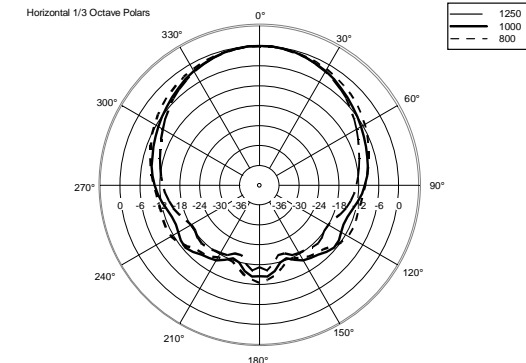

C 3110-96

TWO-WAY PASSIVE SPEAKER

ACOUSTIC MEASUREMENTS

C 3110-96

TWO-WAY PASSIVE SPEAKER

ACOUSTIC MEASUREMENTS

C 3110-96

TWO-WAY PASSIVE SPEAKER

ACOUSTIC MEASUREMENTS