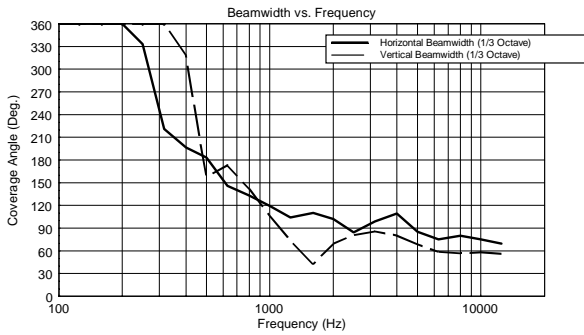

C 3110-96

TWO-WAY PASSIVE SPEAKER

ACOUSTIC MEASUREMENTS

C 3110-96

TWO-WAY PASSIVE SPEAKER

ACOUSTIC MEASUREMENTS

C 3110-96

TWO-WAY PASSIVE SPEAKER

ACOUSTIC MEASUREMENTS