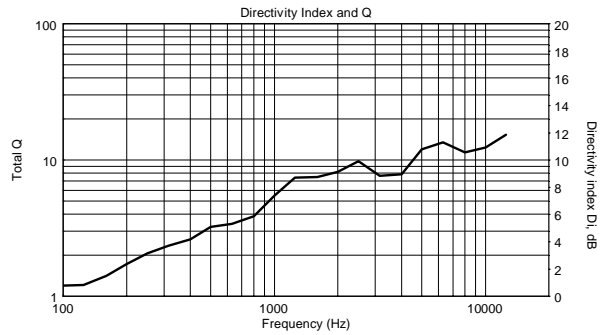

C 3110-96

TWO-WAY PASSIVE SPEAKER

ACOUSTIC MEASUREMENTS

C 3110-96

TWO-WAY PASSIVE SPEAKER

ACOUSTIC MEASUREMENTS

C 3110-96

TWO-WAY PASSIVE SPEAKER

ACOUSTIC MEASUREMENTS