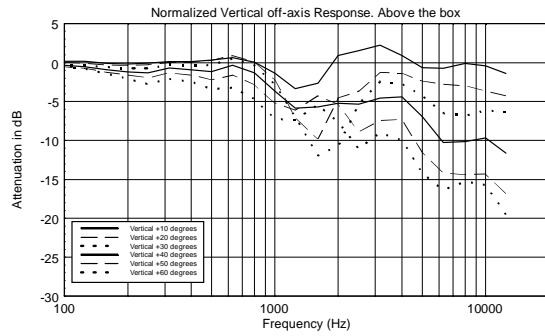

C 3110-96

TWO-WAY PASSIVE SPEAKER

ACOUSTIC MEASUREMENTS

C 3110-96

TWO-WAY PASSIVE SPEAKER

ACOUSTIC MEASUREMENTS

C 3110-96

TWO-WAY PASSIVE SPEAKER

ACOUSTIC MEASUREMENTS