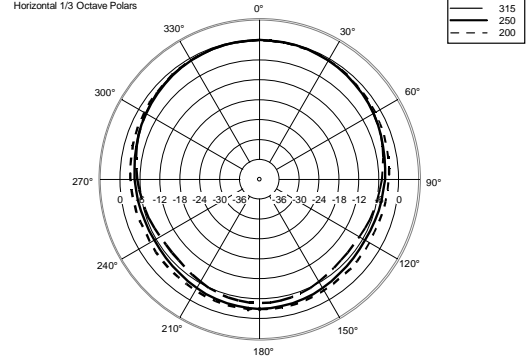

C 3110-96

TWO-WAY PASSIVE SPEAKER

ACOUSTIC MEASUREMENTS

C 3110-96

TWO-WAY PASSIVE SPEAKER

ACOUSTIC MEASUREMENTS

C 3110-96

TWO-WAY PASSIVE SPEAKER

ACOUSTIC MEASUREMENTS