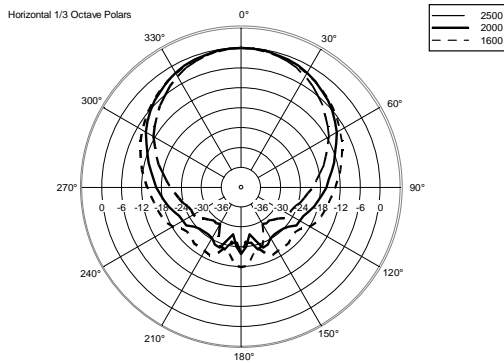

C 3110-96

TWO-WAY PASSIVE SPEAKER

ACOUSTIC MEASUREMENTS

C 3110-96

TWO-WAY PASSIVE SPEAKER

ACOUSTIC MEASUREMENTS

C 3110-96

TWO-WAY PASSIVE SPEAKER

ACOUSTIC MEASUREMENTS