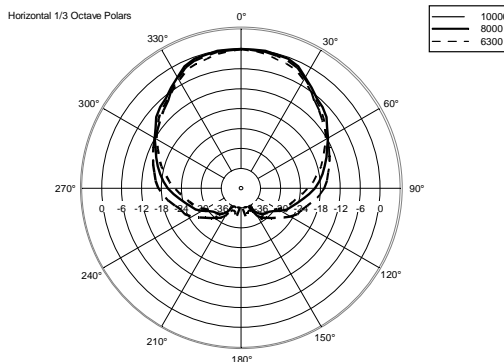

C 3110-96

TWO-WAY PASSIVE SPEAKER

ACOUSTIC MEASUREMENTS

C 3110-96

TWO-WAY PASSIVE SPEAKER

ACOUSTIC MEASUREMENTS

C 3110-96

TWO-WAY PASSIVE SPEAKER

ACOUSTIC MEASUREMENTS