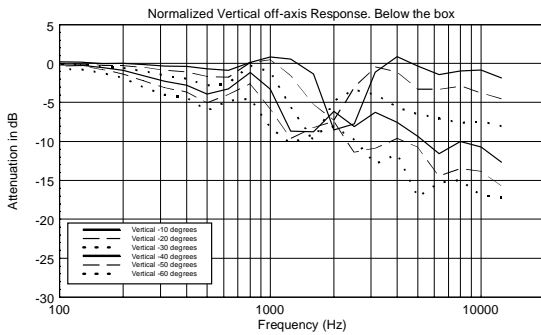

C 3110-96

TWO-WAY PASSIVE SPEAKER

ACOUSTIC MEASUREMENTS

C 3110-96

TWO-WAY PASSIVE SPEAKER

ACOUSTIC MEASUREMENTS

C 3110-96

TWO-WAY PASSIVE SPEAKER

ACOUSTIC MEASUREMENTS