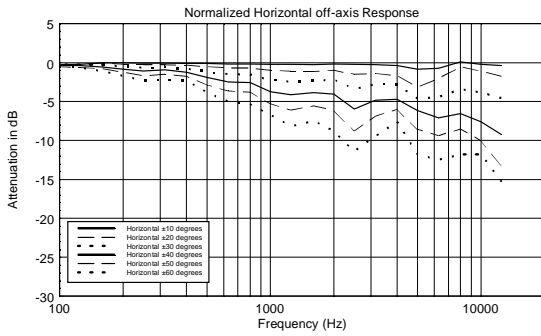

C 3110-96

TWO-WAY PASSIVE SPEAKER

ACOUSTIC MEASUREMENTS

C 3110-96

TWO-WAY PASSIVE SPEAKER

ACOUSTIC MEASUREMENTS

C 3110-96

TWO-WAY PASSIVE SPEAKER

ACOUSTIC MEASUREMENTS