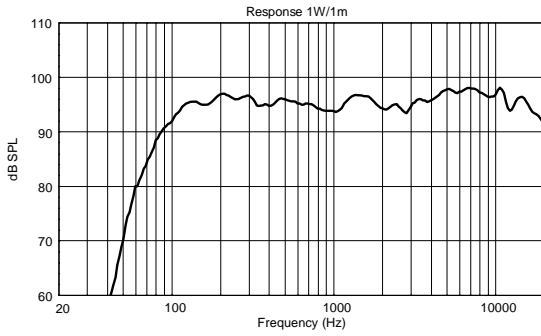

C 3110-96

TWO-WAY PASSIVE SPEAKER

ACOUSTIC MEASUREMENTS

C 3110-96

TWO-WAY PASSIVE SPEAKER

ACOUSTIC MEASUREMENTS

C 3110-96

TWO-WAY PASSIVE SPEAKER

ACOUSTIC MEASUREMENTS