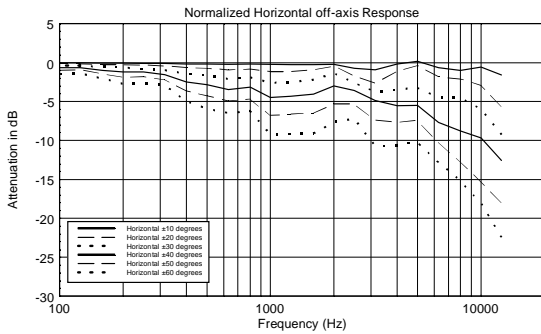

C 5215-99

TWO-WAY PASSIVE SPEAKER

ACOUSTIC MEASUREMENTS

C 5215-99

TWO-WAY PASSIVE SPEAKER

ACOUSTIC MEASUREMENTS

C 5215-99

TWO-WAY PASSIVE SPEAKER

ACOUSTIC MEASUREMENTS