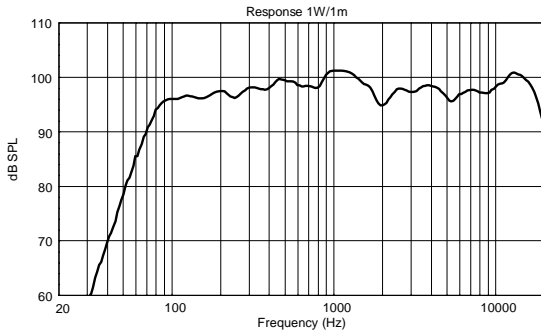

C 5215-99

TWO-WAY PASSIVE SPEAKER

ACOUSTIC MEASUREMENTS

C 5215-99

TWO-WAY PASSIVE SPEAKER

ACOUSTIC MEASUREMENTS

C 5215-99

TWO-WAY PASSIVE SPEAKER

ACOUSTIC MEASUREMENTS