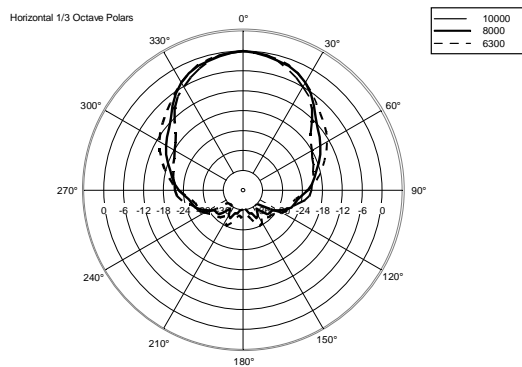

C 5215-99

TWO-WAY PASSIVE SPEAKER

ACOUSTIC MEASUREMENTS

C 5215-99

TWO-WAY PASSIVE SPEAKER

ACOUSTIC MEASUREMENTS

C 5215-99

TWO-WAY PASSIVE SPEAKER

ACOUSTIC MEASUREMENTS