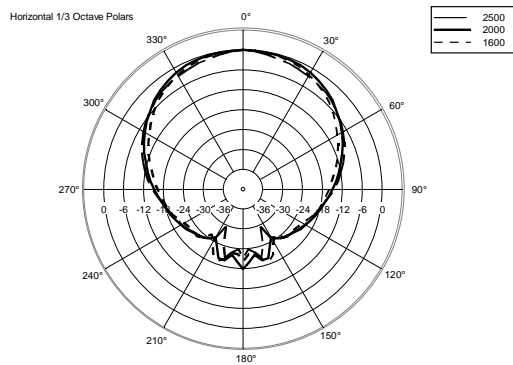

C 5215-99

TWO-WAY PASSIVE SPEAKER

ACOUSTIC MEASUREMENTS

C 5215-99

TWO-WAY PASSIVE SPEAKER

ACOUSTIC MEASUREMENTS

C 5215-99

TWO-WAY PASSIVE SPEAKER

ACOUSTIC MEASUREMENTS