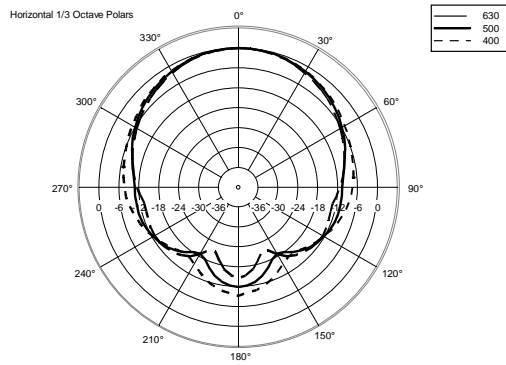

C 5215-99

TWO-WAY PASSIVE SPEAKER

ACOUSTIC MEASUREMENTS

C 5215-99

TWO-WAY PASSIVE SPEAKER

ACOUSTIC MEASUREMENTS

C 5215-99

TWO-WAY PASSIVE SPEAKER

ACOUSTIC MEASUREMENTS