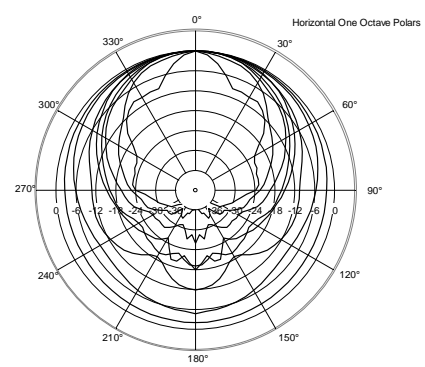

C 5215-99

TWO-WAY PASSIVE SPEAKER

ACOUSTIC MEASUREMENTS

C 5215-99

TWO-WAY PASSIVE SPEAKER

ACOUSTIC MEASUREMENTS

C 5215-99

TWO-WAY PASSIVE SPEAKER

ACOUSTIC MEASUREMENTS