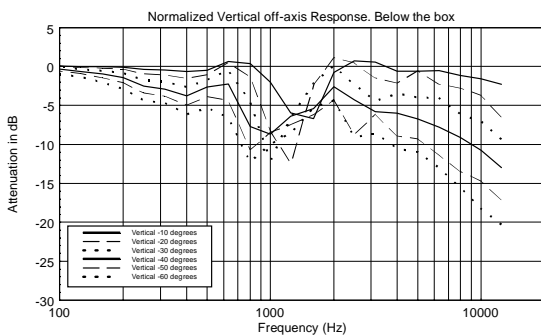

C 5215-99

TWO-WAY PASSIVE SPEAKER

ACOUSTIC MEASUREMENTS

C 5215-99

TWO-WAY PASSIVE SPEAKER

ACOUSTIC MEASUREMENTS

C 5215-99

TWO-WAY PASSIVE SPEAKER

ACOUSTIC MEASUREMENTS