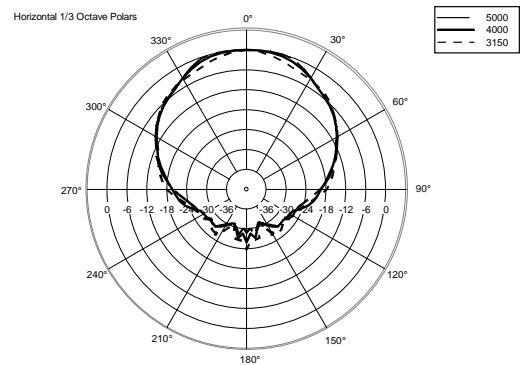

C 5215-99

TWO-WAY PASSIVE SPEAKER

ACOUSTIC MEASUREMENTS

C 5215-99

TWO-WAY PASSIVE SPEAKER

ACOUSTIC MEASUREMENTS

C 5215-99

TWO-WAY PASSIVE SPEAKER

ACOUSTIC MEASUREMENTS