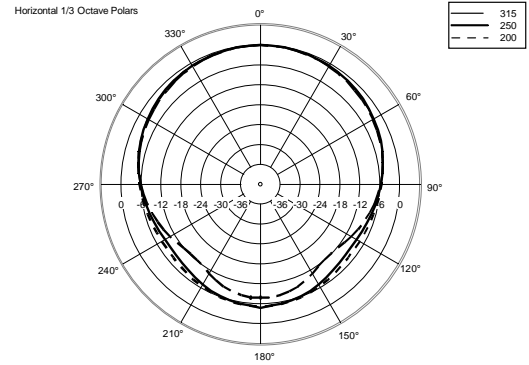

C 5215-99

TWO-WAY PASSIVE SPEAKER

ACOUSTIC MEASUREMENTS

C 5215-99

TWO-WAY PASSIVE SPEAKER

ACOUSTIC MEASUREMENTS

C 5215-99

TWO-WAY PASSIVE SPEAKER

ACOUSTIC MEASUREMENTS