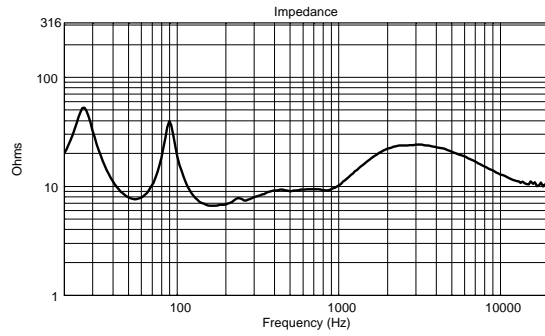

C 5215-99

TWO-WAY PASSIVE SPEAKER

ACOUSTIC MEASUREMENTS

C 5215-99

TWO-WAY PASSIVE SPEAKER

ACOUSTIC MEASUREMENTS

C 5215-99

TWO-WAY PASSIVE SPEAKER

ACOUSTIC MEASUREMENTS