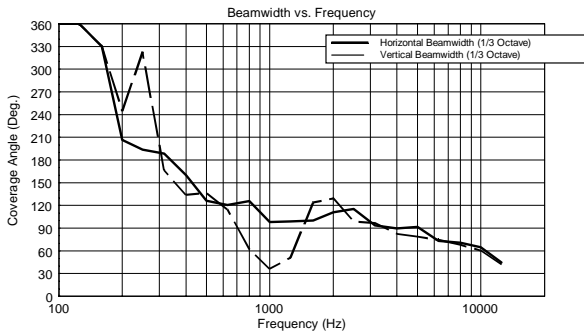

C 5215-99

TWO-WAY PASSIVE SPEAKER

ACOUSTIC MEASUREMENTS

C 5215-99

TWO-WAY PASSIVE SPEAKER

ACOUSTIC MEASUREMENTS

C 5215-99

TWO-WAY PASSIVE SPEAKER

ACOUSTIC MEASUREMENTS