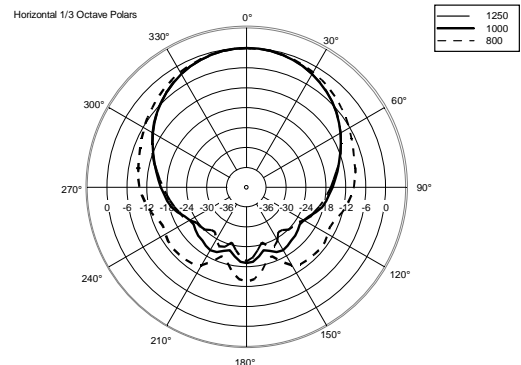

C 5215-99

TWO-WAY PASSIVE SPEAKER

ACOUSTIC MEASUREMENTS

C 5215-99

TWO-WAY PASSIVE SPEAKER

ACOUSTIC MEASUREMENTS

C 5215-99

TWO-WAY PASSIVE SPEAKER

ACOUSTIC MEASUREMENTS