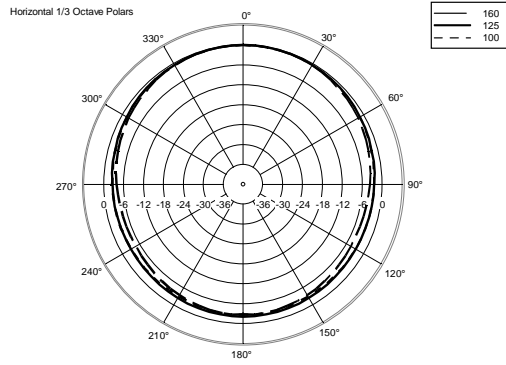

C 5215-99

TWO-WAY PASSIVE SPEAKER

ACOUSTIC MEASUREMENTS

C 5215-99

TWO-WAY PASSIVE SPEAKER

ACOUSTIC MEASUREMENTS

C 5215-99

TWO-WAY PASSIVE SPEAKER

ACOUSTIC MEASUREMENTS