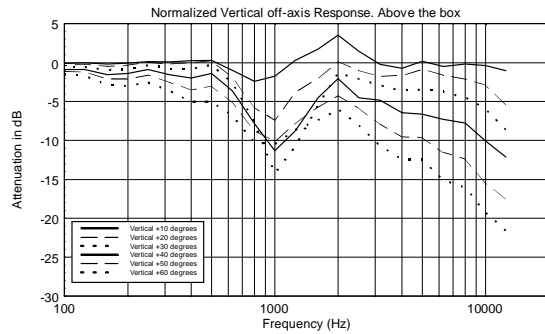

C 5215-99

TWO-WAY PASSIVE SPEAKER

ACOUSTIC MEASUREMENTS

C 5215-99

TWO-WAY PASSIVE SPEAKER

ACOUSTIC MEASUREMENTS

C 5215-99

TWO-WAY PASSIVE SPEAKER

ACOUSTIC MEASUREMENTS