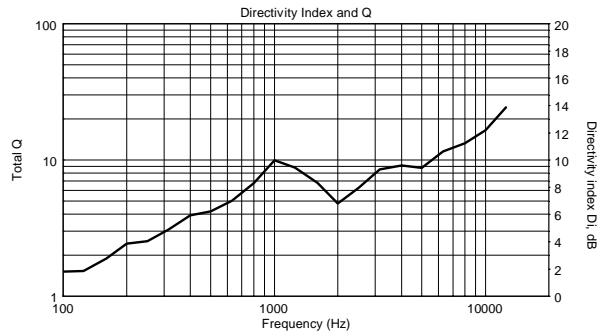

C 5215-99

TWO-WAY PASSIVE SPEAKER

ACOUSTIC MEASUREMENTS

C 5215-99

TWO-WAY PASSIVE SPEAKER

ACOUSTIC MEASUREMENTS

C 5215-99

TWO-WAY PASSIVE SPEAKER

ACOUSTIC MEASUREMENTS