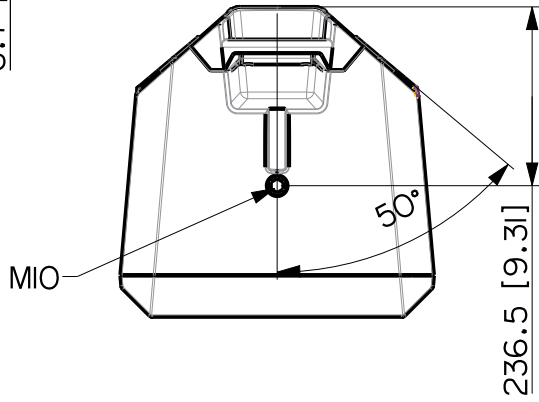

236.4 [9]

709.9 [28]

6.7 [.26]

312.9 [12.3]

MIO

SPEAKER A 15 8ohm

VISTA 3D / 3D VIEW

REV. A