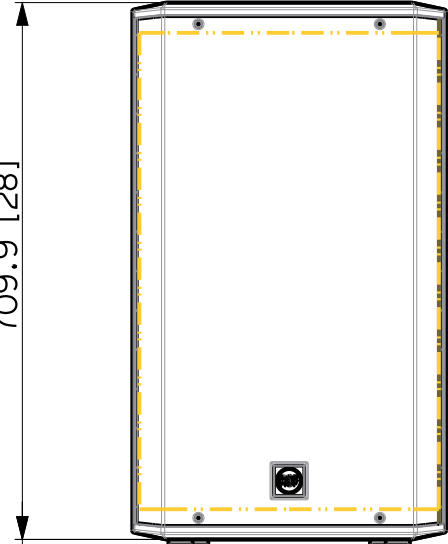

236.4 [9]

709.9 [28]

6.7 [.26]

312.9 [12.3]

MIO

SPEAKER A 15 8ohm

VISTA 3D / 3D VIEW

REV. A