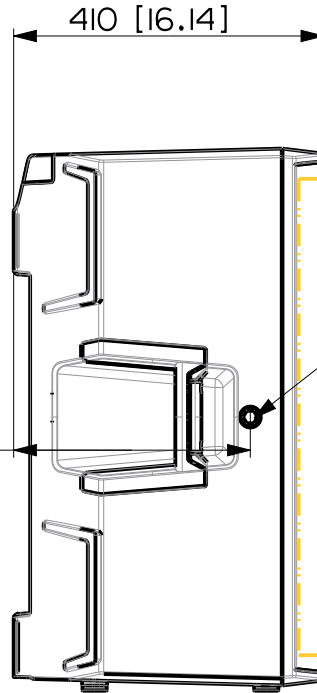

236.4 [9]

709.9 [28]

6.7 [.26]

312.9 [12.3]

MIO

SPEAKER A 15 8ohm

VISTA 3D / 3D VIEW

REV. A