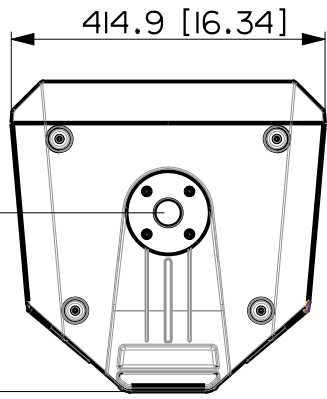

236.4 [9]

709.9 [28]

6.7 [.26]

312.9 [12.3]

MIO

SPEAKER A 15 8ohm

VISTA 3D / 3D VIEW

REV. A