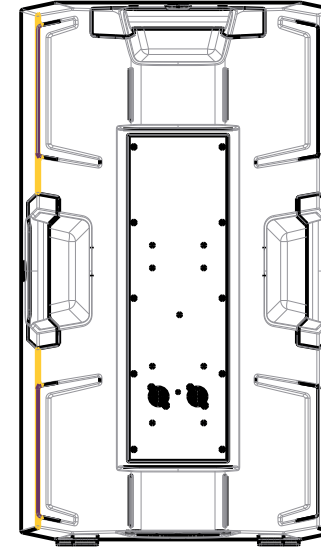

236.4 [9]

709.9 [28]

6.7 [.26]

312.9 [12.3]

MIO

SPEAKER A 15 8ohm

VISTA 3D / 3D VIEW

REV. A