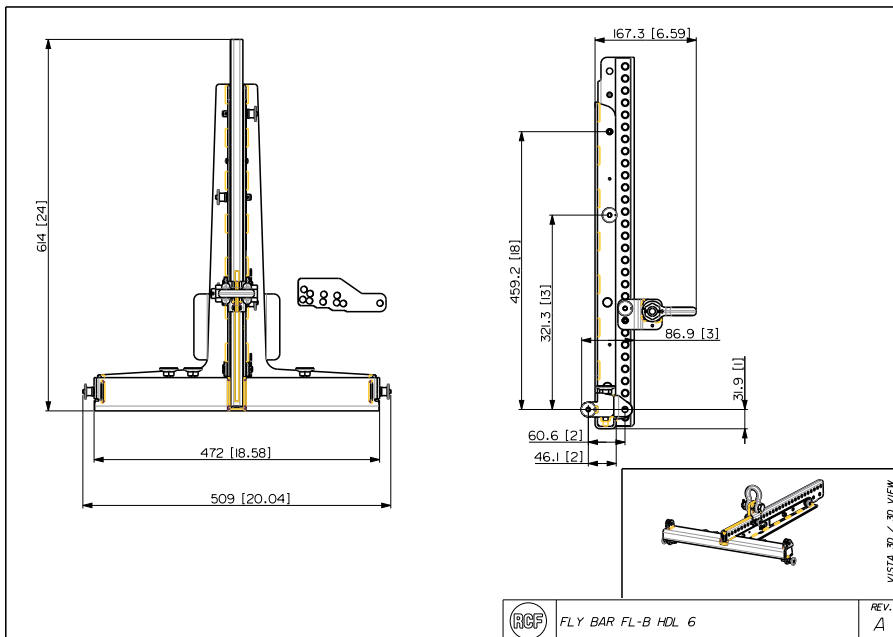

### Description

Flybar for HDL 6-A; HDL 12-AS; HDL 26-A; HDL 35-AS + 1x Pickup Tab with Shackle + Stacking Bar + Pole Mount + M20 Adapter. Pins included.

### Size / Weight

Weight

7.48 kg / 16.49 lbs

### Physical specifications

Color

Black, White

Line Art 2D