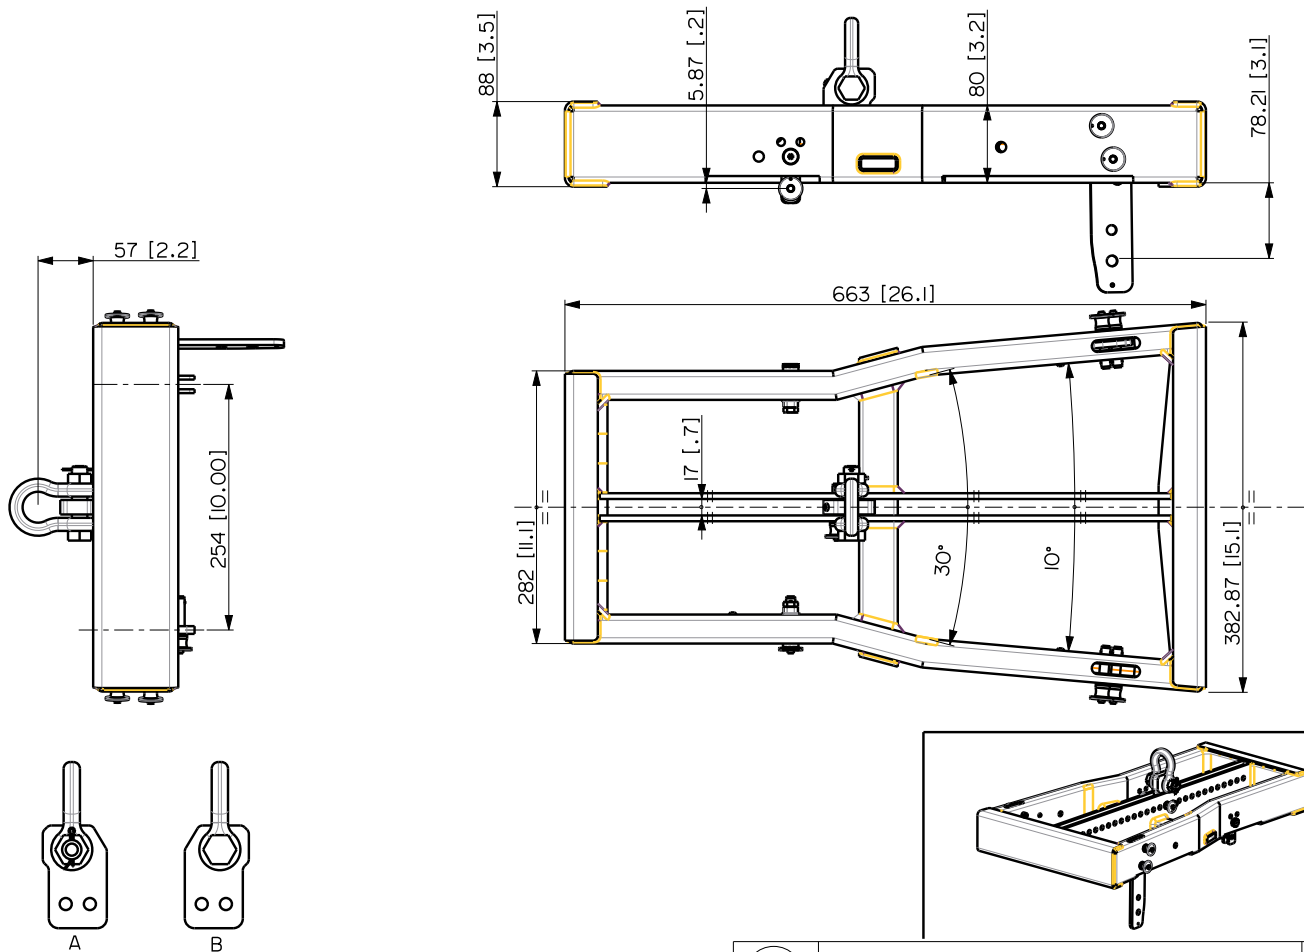

FL-B TTL 6

FLY BAR

DESCRIPTION

Flybar fot TTL6-A and TTL6-AS

**TECHNICAL SPECIFICATIONS**

General specifications	Compatibility	TTL6-A and TTL6-AS
Standard compliance	CE marking:	Yes
Physical specifications	Color:	Black
Size	Height:	88 mm / 3.46 inches
	Width:	383 mm / 15.08 inches
	Depth:	663 mm / 26.1 inches
	Weight:	21.5 kg / 47.4 lbs
Shipping informations	Package Height:	110 mm / 4.33 inches
	Package Width:	415 mm / 16.34 inches
	Package Depth:	715 mm / 28.15 inches
	Package Weight:	24 kg / 52.91 lbs

PART NUMBER

- **13360349**

FL-B TTL 6

EAN 8024530013585

VISTA 3D / 3D VIEW

	FLY BAR FL-B TTL 6	REV. A
--	--------------------	-----------