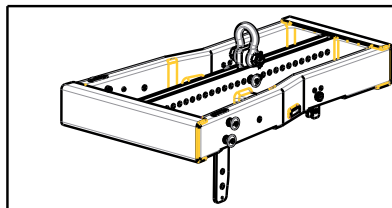

FL-B TTL 6

FLY BAR

DESCRIPTION

Flybar fot TTL6-A and TTL6-AS

**TECHNICAL SPECIFICATIONS**

General specifications	Compatibility	TTL6-A and TTL6-AS
Standard compliance	CE marking:	Yes
Physical specifications	Color:	Black
Size	Height:	88 mm / 3.46 inches
	Width:	383 mm / 15.08 inches
	Depth:	663 mm / 26.1 inches
	Weight:	21.5 kg / 47.4 lbs
Shipping informations	Package Height:	110 mm / 4.33 inches
	Package Width:	415 mm / 16.34 inches
	Package Depth:	715 mm / 28.15 inches
	Package Weight:	24 kg / 52.91 lbs

PART NUMBER

- **13360349**

FL-B TTL 6

EAN 8024530013585

VISTA 3D / 3D VIEW

	FLY BAR FL-B TTL 6	REV. A
--	--------------------	-----------